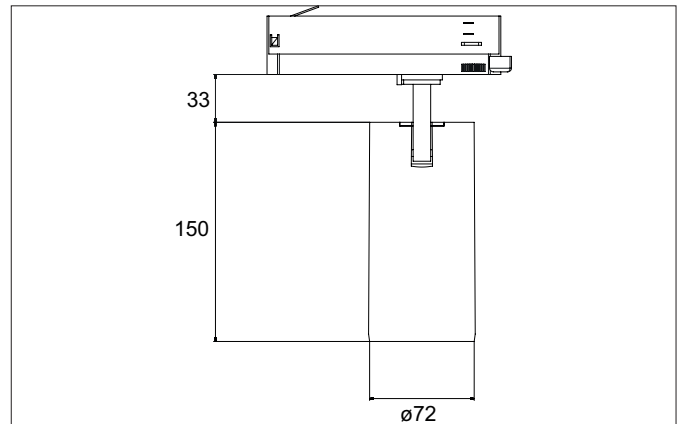

TRAXX MAXI LED track spotlight, on/off switchable

Article no. 88724173

Light.
For Generations.**Tender**

LED track spotlight, on/off switchable, Round. Luminaire diameter 70.0 mm, Weight 0.666 kg, with rotationssymmetrical, deep, wide distributed light intensity.. Luminous flux 3.095 lm, Power 1 x 24 W, Light colour warm white, Correlated color temperature (CCT) 3.000 K, Colour rendering index CRI > 90, Rated life time L80/B50 at 25 °C: 50.000 h, Housing material: Aluminium / Glass / Plastic, Colour: White structure, Permissible ambient temperature (ta): -20 °C - +25 °C, Protection class (EN 61140): II, Degree of protection (DIN EN 60529): IP20. With electronic driver, on/off switchable.

Article data	
Article no.	88724173
GTIN	4251433976981
Series name	TRAXX MAXI
Short description	LED track spotlight, on/off switchable
Material	Aluminium / Glass / Plastic
Colour	White
Type of surface	Structure
Shape	Round
Outer diameter	70 mm
Weight	0.666 kg
Conformance	CE, UKCA

TRAXX MAXI LED track spotlight, on/off switchable

Article no. 88724173

Light.
For Generations.

Lighting technology	
Colour temperature	3.000 K
Light colour	White
Luminous flux	3,095 lm
System efficiency	129 lm/W
Colour rendering	CRI > 90
Reflector	High-gloss
Beam angle	40°
Light sharing	Symmetric
Adjustable color temperature	No

Packing data	
Gross weight	0.796 kg
Length of packaging	290 mm
Packaging width	115 mm
Packaging height	165 mm
Disposal at end of life	This product must not be disposed of with household waste. You are obliged, to dispose of such electrical waste separately. By disposing of electrical waste and other old or defective electronics separately, you support recycling or other forms of re-use. In that way you help to take care and to avoid that harmful substances get into the environment.