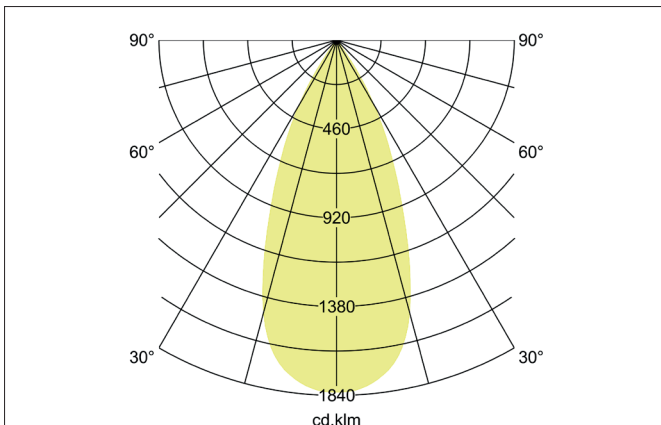

TRAXX MAXI LED track spotlight, on/off switchable

Article no. 88724173

Light.
For Generations.**Tender**

LED track spotlight, on/off switchable, Round. Luminaire diameter 70.0 mm, Weight 0.666 kg, with rotationssymmetrical, deep, wide distributed light intensity.. Luminous flux 3.095 lm, Power 1 x 24 W, Light colour warm white, Correlated color temperature (CCT) 3.000 K, Colour rendering index CRI > 90, Rated life time L80/B50 at 25 °C: 50.000 h, Housing material: Aluminium / Glass / Plastic, Colour: White structure, Permissible ambient temperature (ta): -20 °C - +25 °C, Protection class (EN 61140): II, Degree of protection (DIN EN 60529): IP20. With electronic driver, on/off switchable.

Article data	
Article no.	88724173
GTIN	4251433976981
Series name	TRAXX MAXI
Short description	LED track spotlight, on/off switchable
Material	Aluminium / Glass / Plastic
Colour	White
Type of surface	Structure
Shape	Round
Outer diameter	70 mm
Weight	0.666 kg
Conformance	CE, UKCA

TRAXX MAXI LED track spotlight, on/off switchable

Article no. 88724173

Light.
For Generations.

Lighting technology	
Colour temperature	3.000 K
Light colour	White
Luminous flux	3,095 lm
System efficiency	129 lm/W
Colour rendering	CRI > 90
Reflector	High-gloss
Beam angle	40°
Light sharing	Symmetric
Adjustable color temperature	No