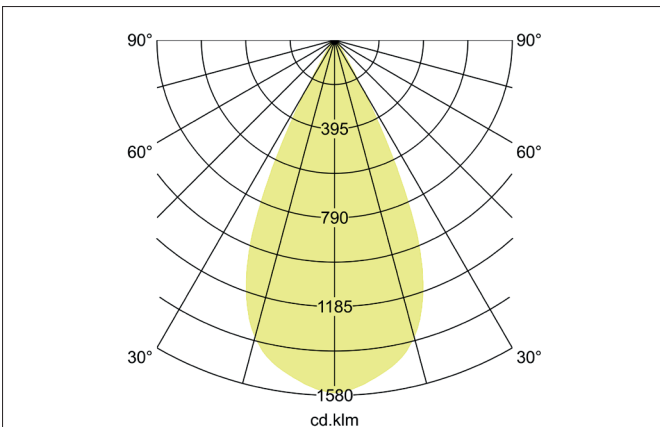

TRAXX MIDI LED recessed spotlight, DALI
 Article no. 88755173DA

Light.
 For Generations.

Tender
 LED recessed spotlight, DALI, Round. Ceiling cut-out Ø 107 mm, Installation depth 128 mm, with rotationssymmetrical, deep, wide distributed light intensity. optimal light distribution due to a glass transparent cover. Luminous flux 2.714 lm, Power 1 x 20 W, Light colour warm white, Correlated color temprature (CCT) 3.000 K, Colour rendering index CRI > 90, Rated life time L80/B50 at 25 °C: 50.000 h, Housing material: Aluminium / Glass / Plastic, Colour: White structure, Permissible ambient temperature (ta): -20 °C - +25 °C, Protection class (EN 61140): II, Degree of protection (DIN EN 60529): IP20, .With electronic driver, DALI dimmable.