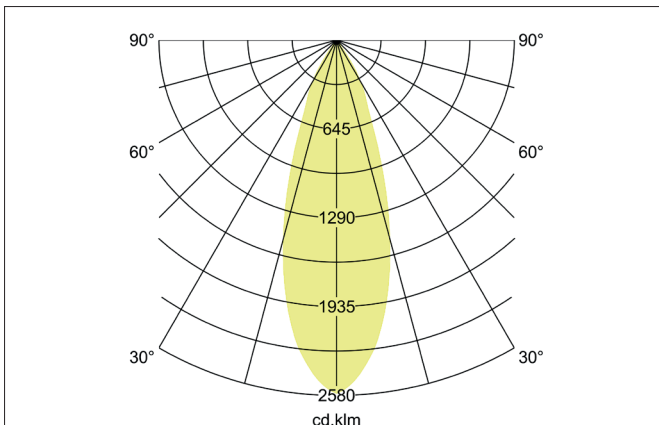

TRAXX MAXI LED recessed spotlight, on/off switchable

Article no. 88763173

Light.
For Generations.**Tender**

LED recessed spotlight, on/off switchable, Round. Ceiling cut-out Ø 120 mm, Installation depth 130 mm, Weight 1,220 kg, with rotations-symmetrical, deep, wide distributed light intensity. optimal light distribution due to a glass transparent cover. Luminous flux 3.546 lm, Power 1 x 27 W, Light colour warm white, Correlated color temperature (CCT) 3.000 K, Colour rendering index CRI > 90, Rated life time L80/B50 at 25 °C: 50.000 h, Housing material: Aluminium / Glass / Plastic, Colour: White structure, Permissible ambient temperature (ta): -20 °C - +25 °C, Protection class (EN 61140): II, Degree of protection (DIN EN 60529): IP20, .With electronic driver, on/off switchable.

Article data	
Article no.	88763173
GTIN	4251433973591
Series name	TRAXX MAXI
Short description	LED recessed spotlight, on/off switchable
Material	Aluminium / Glass / Plastic
Colour	White
Type of surface	Structure
Shape	Round
Built-in diameter	120 mm
Installation depth	130 mm
Weight	1.220 kg

TRAXX MAXI LED recessed spotlight, on/off switchable

Article no. 88763173

Light.
For Generations.

Lighting technology	
Colour temperature	3.000 K
Light colour	White
Light output	Direct
Luminous flux	3,546 lm
System efficiency	131 lm/W
Colour rendering	CRI > 90
Reflector	High-gloss
Beam angle	30°
Light sharing	Symmetric