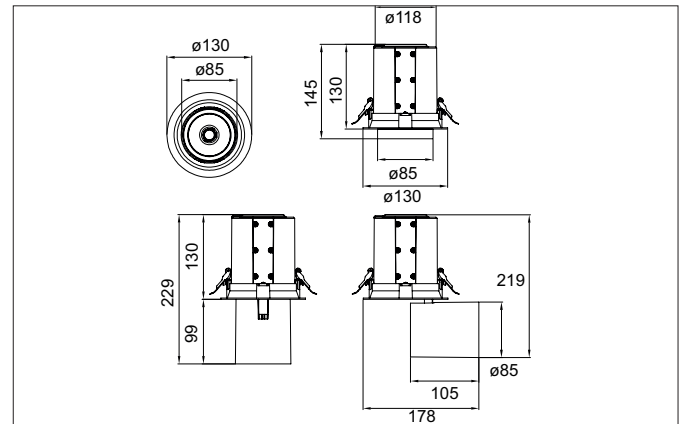

TRAXX MAXI LED recessed spotlight, on/off switchable

Article no. 88763173

Light.
For Generations.**Tender**

LED recessed spotlight, on/off switchable, Round. Ceiling cut-out Ø 120 mm, Installation depth 130 mm, Weight 1,220 kg, with rotations-symmetrical, deep, wide distributed light intensity. optimal light distribution due to a glass transparent cover. Luminous flux 3.546 lm, Power 1 x 27 W, Light colour warm white, Correlated color temperature (CCT) 3.000 K, Colour rendering index CRI > 90, Rated life time L80/B50 at 25 °C: 50.000 h, Housing material: Aluminium / Glass / Plastic, Colour: White structure, Permissible ambient temperature (ta): -20 °C - +25 °C, Protection class (EN 61140): II, Degree of protection (DIN EN 60529): IP20, .With electronic driver, on/off switchable.

Article data	
Article no.	88763173
GTIN	4251433973591
Series name	TRAXX MAXI
Short description	LED recessed spotlight, on/off switchable
Material	Aluminium / Glass / Plastic
Colour	White
Type of surface	Structure
Shape	Round
Built-in diameter	120 mm
Installation depth	130 mm
Weight	1.220 kg

TRAXX MAXI LED recessed spotlight, on/off switchable

Article no. 88763173

Light.
For Generations.

Lighting technology	
Colour temperature	3.000 K
Light colour	White
Light output	Direct
Luminous flux	3,546 lm
System efficiency	131 lm/W
Colour rendering	CRI > 90
Reflector	High-gloss
Beam angle	30°
Light sharing	Symmetric

Packing data	
Gross weight	1.338 kg
Length of packaging	175 mm
Packaging width	175 mm
Packaging height	150 mm
Disposal at end of life	This product must not be disposed of with household waste. You are obliged, to dispose of such electrical waste separately. By disposing of electrical waste and other old or defective electronics separately, you support recycling or other forms of re-use. In that way you help to take care and to avoid that harmful substances get into the environment.