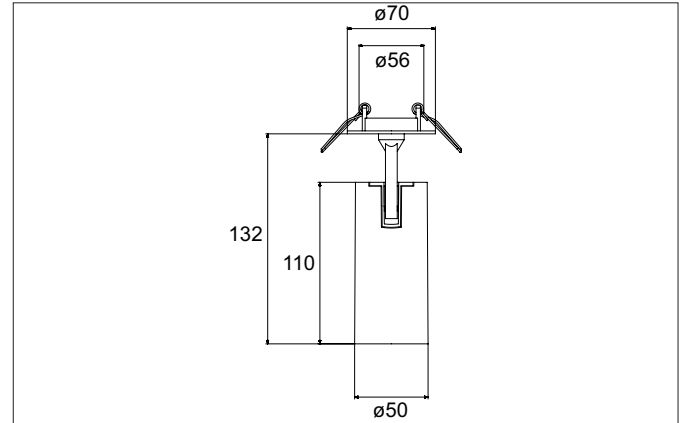

TRAXX MINI LED semi-recessed spotlight, DALI
Article no. 88786173DA

Light.
For Generations.

Tender

LED semi-recessed spotlight, DALI, Round. Ceiling cut-out \varnothing 56 mm, Installation depth 50 mm, with rotationssymmetrical, deep, wide distributed light intensity. optimal light distribution due to a glass transparent cover. Luminous flux 1.756 lm, Power 1 x 14,5 W, Light colour warm white, Correlated color temprature (CCT) 3.000 K, Colour rendering index CRI > 90, Rated life time L80/B50 at 25 °C: 50.000 h, Housing material: Aluminium, Colour: White structure, Permissible ambient temperature (ta): -20 °C - +25 °C, Protection class (EN 61140): II, Degree of protection (DIN EN 60529): IP20, .With electronic driver, DALI dimmable.

Article data	
Article no.	88786173DA
GTIN	4251433985440
Series name	TRAXX MINI
Short description	LED semi-recessed spotlight, DALI
Material	Aluminium
Colour	White
Type of surface	Structure
Shape	Round
Built-in diameter	56 mm
Installation depth	50 mm
Weight	N.N.

TRAXX MINI LED semi-recessed spotlight, DALI

Article no. 88786173DA

Light.
For Generations.

Lighting technology	
Colour temperature	3.000 K
Light colour	White
Light output	Direct
Luminous flux	1,756 lm
System efficiency	121 lm/W
Colour rendering	CRI > 90
Reflector	High-gloss
Beam angle	60°
Light sharing	Symmetric