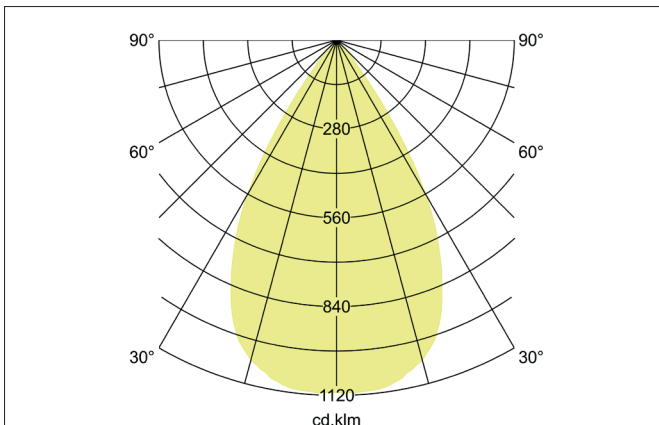

TRAXX MINI LED semi-recessed spotlight, DALI
Article no. 88786173DA

Light.
For Generations.

Tender

LED semi-recessed spotlight, DALI, Round. Ceiling cut-out \varnothing 56 mm, Installation depth 50 mm, with rotationssymmetrical, deep, wide distributed light intensity. optimal light distribution due to a glass transparent cover. Luminous flux 1.756 lm, Power 1 x 14,5 W, Light colour warm white, Correlated color temprature (CCT) 3.000 K, Colour rendering index CRI > 90, Rated life time L80/B50 at 25 °C: 50.000 h, Housing material: Aluminium, Colour: White structure, Permissible ambient temperature (ta): -20 °C - +25 °C, Protection class (EN 61140): II, Degree of protection (DIN EN 60529): IP20, .With electronic driver, DALI dimmable.

Article data	
Article no.	88786173DA
GTIN	4251433985440
Series name	TRAXX MINI
Short description	LED semi-recessed spotlight, DALI
Material	Aluminium
Colour	White
Type of surface	Structure
Shape	Round
Built-in diameter	56 mm
Installation depth	50 mm
Weight	N.N.

TRAXX MINI LED semi-recessed spotlight, DALI

Article no. 88786173DA

Light.
For Generations.

Lighting technology	
Colour temperature	3.000 K
Light colour	White
Light output	Direct
Luminous flux	1,756 lm
System efficiency	121 lm/W
Colour rendering	CRI > 90
Reflector	High-gloss
Beam angle	60°
Light sharing	Symmetric