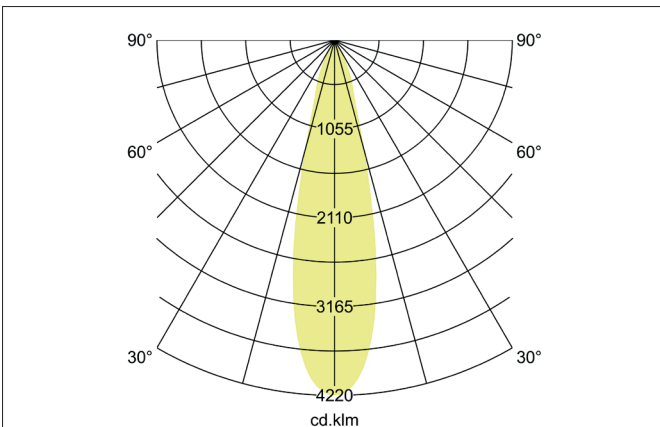

TRAXX MIDI LED recessed spotlight, DALI
 Article no. 88752173DA

Light.
 For Generations.

Tender
 LED recessed spotlight, DALI, Round. Ceiling cut-out Ø 107 mm, Installation depth 128 mm, with rotationssymmetrical, deep, wide distributed light intensity. optimal light distribution due to a glass transparent cover. Luminous flux 2.404 lm, Power 1 x 20 W, Light colour warm white, Correlated color temprature (CCT) 3.000 K, Colour rendering index CRI > 90, Rated life time L80/B50 at 25 °C: 50.000 h, Housing material: Aluminium / Glass / Plastic, Colour: White structure, Permissible ambient temperature (ta): -20 °C - +25 °C, Protection class (EN 61140): II, Degree of protection (DIN EN 60529): IP20, .With electronic driver, DALI dimmable.