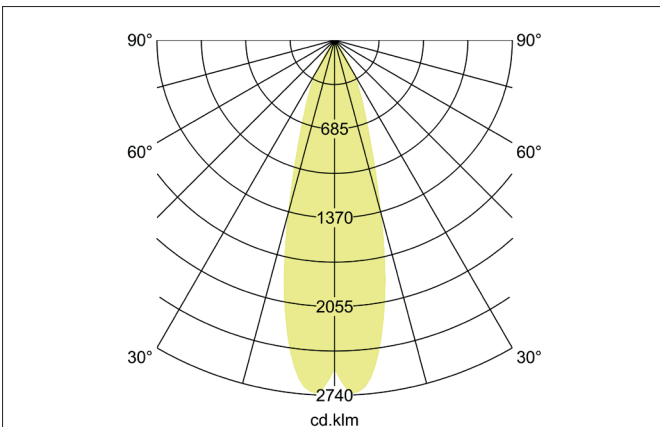

TRAXX MICRO LED semi-recessed spotlight, DALI
 Article no. 88773173DA

Light.
 For Generations.

Tender
 LED semi-recessed spotlight, DALI, Round. Ceiling cut-out \varnothing 56 mm, Installation depth 50 mm, Weight 0,350 kg, with rotationssymmetrical, deep, wide distributed light intensity. optimal light distribution due to a glass transparent cover. Luminous flux 1.385 lm, Power 1 x 11 W, Light colour warm white, Correlated color temperature (CCT) 3.000 K, Colour rendering index CRI > 90, Rated life time L80/B50 at 25 °C: 50.000 h, Housing material: Aluminium, Colour: White structure, Permissible ambient temperature (ta): -20 °C - +25 °C, Protection class (EN 61140): II, Degree of protection (DIN EN 60529): IP20, .With electronic driver, DALI dimmable.

Article data	
Article no.	88773173DA
GTIN	4251433988595
Series name	TRAXX MICRO
Short description	LED semi-recessed spotlight, DALI
Material	Aluminium
Colour	White
Type of surface	Structure
Shape	Round
Built-in diameter	56 mm
Installation depth	50 mm
Weight	0.350 kg

TRAXX MICRO LED semi-recessed spotlight, DALI

Article no. 88773173DA

Light.
For Generations.

Lighting technology	
Colour temperature	3.000 K
Light colour	White
Light output	Direct
Luminous flux	1,385 lm
System efficiency	126 lm/W
Colour rendering	CRI > 90
Reflector	High-gloss
Beam angle	30°
Light sharing	Symmetric