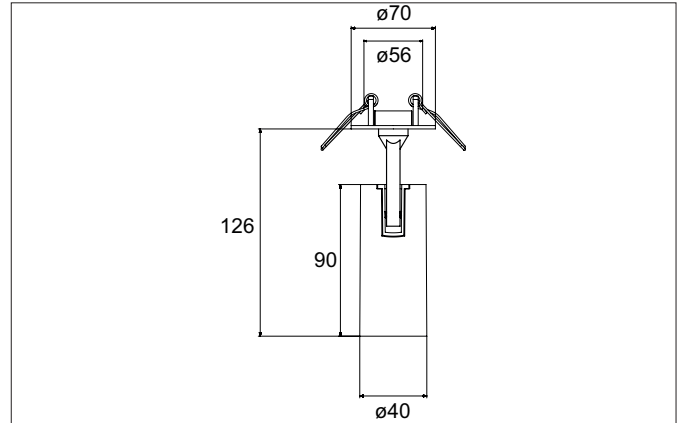

TRAXX MICRO LED semi-recessed spotlight, DALI
 Article no. 88773173DA

Light.
 For Generations.

Tender
 LED semi-recessed spotlight, DALI, Round. Ceiling cut-out \varnothing 56 mm, Installation depth 50 mm, Weight 0,350 kg, with rotationssymmetrical, deep, wide distributed light intensity. optimal light distribution due to a glass transparent cover. Luminous flux 1.385 lm, Power 1 x 11 W, Light colour warm white, Correlated color temperature (CCT) 3.000 K, Colour rendering index CRI > 90, Rated life time L80/B50 at 25 °C: 50.000 h, Housing material: Aluminium, Colour: White structure, Permissible ambient temperature (ta): -20 °C - +25 °C, Protection class (EN 61140): II, Degree of protection (DIN EN 60529): IP20, .With electronic driver, DALI dimmable.

Article data	
Article no.	88773173DA
GTIN	4251433988595
Series name	TRAXX MICRO
Short description	LED semi-recessed spotlight, DALI
Material	Aluminium
Colour	White
Type of surface	Structure
Shape	Round
Built-in diameter	56 mm
Installation depth	50 mm
Weight	0.350 kg

TRAXX MICRO LED semi-recessed spotlight, DALI

Article no. 88773173DA

Light.
For Generations.

Lighting technology	
Colour temperature	3.000 K
Light colour	White
Light output	Direct
Luminous flux	1,385 lm
System efficiency	126 lm/W
Colour rendering	CRI > 90
Reflector	High-gloss
Beam angle	30°
Light sharing	Symmetric

Packing data	
Gross weight	0.41 kg
Length of packaging	225 mm
Packaging width	105 mm
Packaging height	105 mm
Disposal at end of life	This product must not be disposed of with household waste. You are obliged, to dispose of such electrical waste separately. By disposing of electrical waste and other old or defective electronics separately, you support recycling or other forms of re-use. In that way you help to take care and to avoid that harmful substances get into the environment.