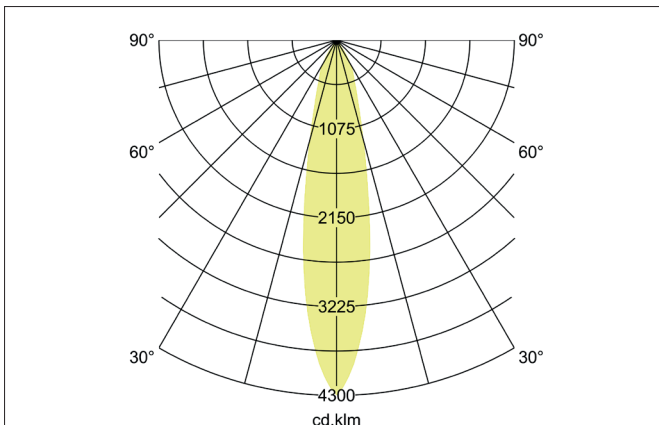

TRAXX MAXI LED track spotlight, on/off switchable

Article no. 88722173

Light.
For Generations.**Tender**

LED track spotlight, on/off switchable, Round. Luminaire diameter 70.0 mm, Weight 0.666 kg, with rotationssymmetrical, deep, wide distributed light intensity. Luminous flux 2.927 lm, Power 1 x 24 W, Light colour warm white, Correlated color temperature (CCT) 3.000 K, Colour rendering index CRI > 90, Rated life time L80/B50 at 25 °C: 50.000 h, Housing material: Aluminium / Glass / Plastic, Colour: White structure, Permissible ambient temperature (ta): -20 °C - +25 °C, Protection class (EN 61140): II, Degree of protection (DIN EN 60529): IP20, .With electronic driver, on/off switchable.

Article data	
Article no.	88722173
GTIN	4251433977018
Series name	TRAXX MAXI
Short description	LED track spotlight, on/off switchable
Material	Aluminium / Glass / Plastic
Colour	White
Type of surface	Structure
Shape	Round
Outer diameter	70 mm
Weight	0.666 kg

TRAXX MAXI LED track spotlight, on/off switchable

Article no. 88722173

Light.
For Generations.

Lighting technology	
Colour temperature	3.000 K
Light colour	White
Luminous flux	2,927 lm
System efficiency	122 lm/W
Colour rendering	CRI > 90
Reflector	High-gloss
Beam angle	20°
Light sharing	Symmetric
Adjustable color temperature	No