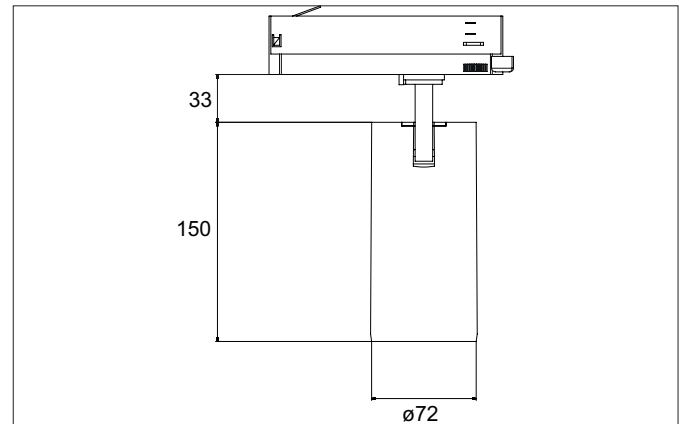

TRAXX MAXI LED track spotlight, on/off switchable

Article no. 88722173

Light.
For Generations.**Tender**

LED track spotlight, on/off switchable, Round. Luminaire diameter 70.0 mm, Weight 0.666 kg, with rotationssymmetrical, deep, wide distributed light intensity. Luminous flux 2.927 lm, Power 1 x 24 W, Light colour warm white, Correlated color temperature (CCT) 3.000 K, Colour rendering index CRI > 90, Rated life time L80/B50 at 25 °C: 50.000 h, Housing material: Aluminium / Glass / Plastic, Colour: White structure, Permissible ambient temperature (ta): -20 °C - +25 °C, Protection class (EN 61140): II, Degree of protection (DIN EN 60529): IP20, .With electronic driver, on/off switchable.

Article data	
Article no.	88722173
GTIN	4251433977018
Series name	TRAXX MAXI
Short description	LED track spotlight, on/off switchable
Material	Aluminium / Glass / Plastic
Colour	White
Type of surface	Structure
Shape	Round
Outer diameter	70 mm
Weight	0.666 kg

TRAXX MAXI LED track spotlight, on/off switchable

Article no. 88722173

Light.
For Generations.

Lighting technology	
Colour temperature	3.000 K
Light colour	White
Luminous flux	2,927 lm
System efficiency	122 lm/W
Colour rendering	CRI > 90
Reflector	High-gloss
Beam angle	20°
Light sharing	Symmetric
Adjustable color temperature	No

Packing data	
Gross weight	0.796 kg
Length of packaging	290 mm
Packaging width	115 mm
Packaging height	165 mm
Disposal at end of life	This product must not be disposed of with household waste. You are obliged, to dispose of such electrical waste separately. By disposing of electrical waste and other old or defective electronics separately, you support recycling or other forms of re-use. In that way you help to take care and to avoid that harmful substances get into the environment.