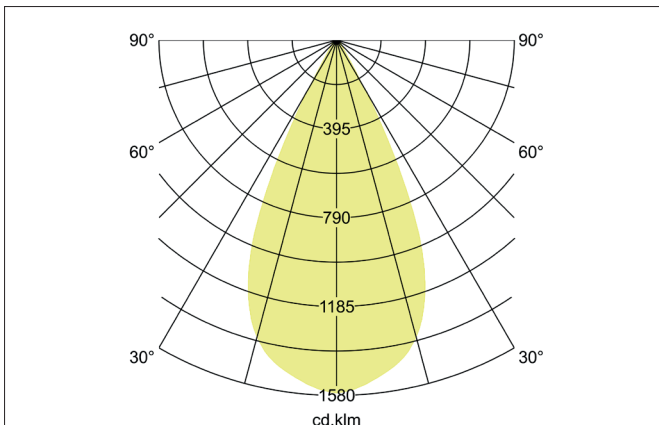

#### Tender

LED track spotlight, on/off switchable, Round. Luminaire diameter 60.0 mm, Weight 0.606 kg, with rotationssymmetrical, deep, wide distributed light intensity. Luminous flux 2.605 lm, Power 1 x 21 W, Light colour warm white, Correlated color temperature (CCT) 3.000 K, Colour rendering index CRI > 90, Rated life time L80/B50 at 25 °C: 50.000 h, Housing material: Aluminium / Glass / Plastic, Colour: White structure, Permissible ambient temperature (ta): -20 °C - +25 °C, Protection class (EN 61140): II, Degree of protection (DIN EN 60529): IP20, .With electronic driver, on/off switchable.