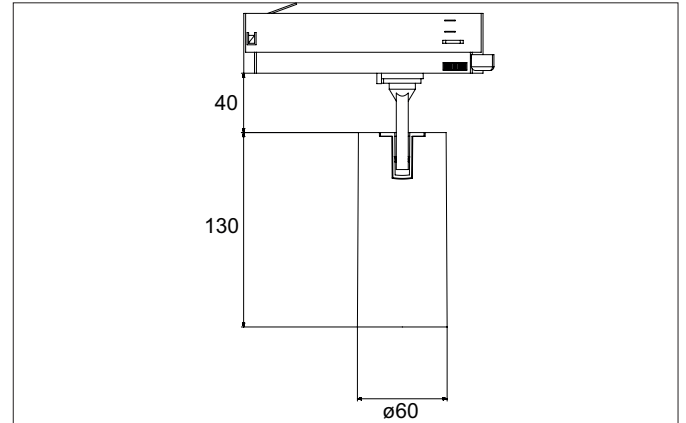

#### Tender

LED track spotlight, on/off switchable, Round. Luminaire diameter 60.0 mm, Weight 0.606 kg, with rotationssymmetrical, deep, wide distributed light intensity. Luminous flux 2.605 lm, Power 1 x 21 W, Light colour warm white, Correlated color temperature (CCT) 3.000 K, Colour rendering index CRI > 90, Rated life time L80/B50 at 25 °C: 50.000 h, Housing material: Aluminium / Glass / Plastic, Colour: White structure, Permissible ambient temperature (ta): -20 °C - +25 °C, Protection class (EN 61140): II, Degree of protection (DIN EN 60529): IP20, .With electronic driver, on/off switchable.

Article data	
Article no.	88715173
GTIN	4251433977001
Series name	TRAXX MIDI
Short description	LED track spotlight, on/off switchable
Material	Aluminium / Glass / Plastic
Colour	White
Type of surface	Structure
Shape	Round
Outer diameter	60 mm
Weight	0.606 kg

Mounting technology	
Mounting method	Surface mounting
Place of installation	Ceiling-mounted
Adjustability	Rotatable and adjustable head
Swivel angle	90°
Rotation angle	350°
Head adjustable angle	90°
Suitable for through-wiring	No

Packing data	
Gross weight	0.669 kg
Length of packaging	175 mm
Packaging width	175 mm
Packaging height	115 mm
Disposal at end of life	This product must not be disposed of with household waste. You are obliged, to dispose of such electrical waste separately. By disposing of electrical waste and other old or defective electronics separately, you support recycling or other forms of re-use. In that way you help to take care and to avoid that harmful substances get into the environment.