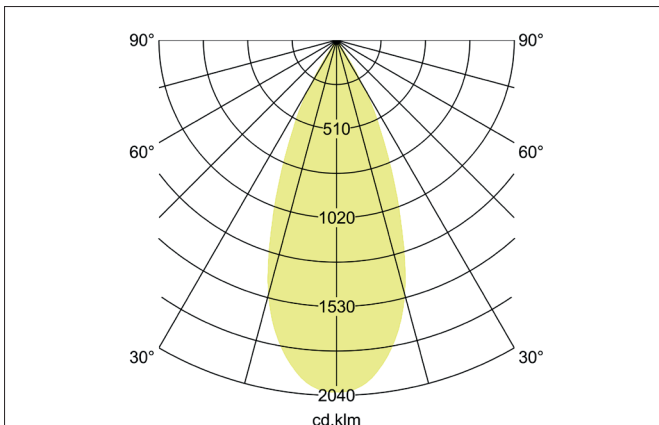

**ARTEMIS MICRO LED recessed spotlight, DALI**  
Article no. 88244173DA

Light.  
For Generations.

**Tender**

LED recessed spotlight, DALI, Round. Ceiling cut-out Ø 90 mm, Installation depth 90 mm, Outer diameter 100 mm, with rotationssymmetrical, deep, wide distributed light intensity. optimal light distribution due to a glass transparent cover. Luminous flux 1.820 lm, Power 1 x 15 W, Light colour warm white, Correlated color temperature (CCT) 3.000 K, Colour rendering index CRI > 90, Housing material: Aluminium, Colour: White structure, Permissible ambient temperature (ta): -20 °C - +25 °C, Protection class (EN 61140): II, Degree of protection (DIN EN 60529): IP20, .With electronic driver, DALI dimmable.

Article data	
Article no.	88244173DA
GTIN	4251433995463
Series name	ARTEMIS MICRO
Short description	LED recessed spotlight, DALI
Material	Aluminium
Colour	White
Type of surface	Structure
Shape	Round
Outer diameter	100 mm
Built-in diameter	90 mm
Installation depth	90 mm
Weight	N.N.