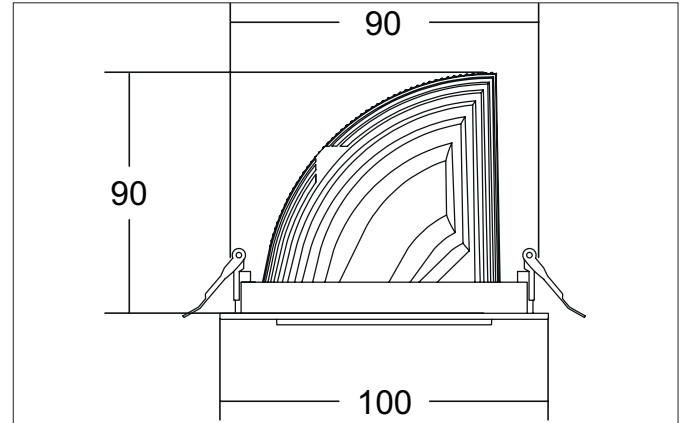

**ARTEMIS MICRO LED recessed spotlight, DALI**  
Article no. 88244173DA

Light.  
For Generations.

**Tender**

LED recessed spotlight, DALI, Round. Ceiling cut-out Ø 90 mm, Installation depth 90 mm, Outer diameter 100 mm, with rotationssymmetrical, deep, wide distributed light intensity. optimal light distribution due to a glass transparent cover. Luminous flux 1.820 lm, Power 1 x 15 W, Light colour warm white, Correlated color temperature (CCT) 3.000 K, Colour rendering index CRI > 90, Housing material: Aluminium, Colour: White structure, Permissible ambient temperature (ta): -20 °C - +25 °C, Protection class (EN 61140): II, Degree of protection (DIN EN 60529): IP20, .With electronic driver, DALI dimmable.

Article data	
Article no.	88244173DA
GTIN	4251433995463
Series name	ARTEMIS MICRO
Short description	LED recessed spotlight, DALI
Material	Aluminium
Colour	White
Type of surface	Structure
Shape	Round
Outer diameter	100 mm
Built-in diameter	90 mm
Installation depth	90 mm
Weight	N.N.

Mounting technology	
Mounting method	Recessed mounting
Place of installation	Ceiling-mounted
Adjustability	Rotatable and adjustable head
Swivel angle	90°
Rotation angle	350°
Head adjustable angle	90°
Further references	No cover with thermal insulation material
Material cover	Glass transparent
Suitable for through-wiring	No