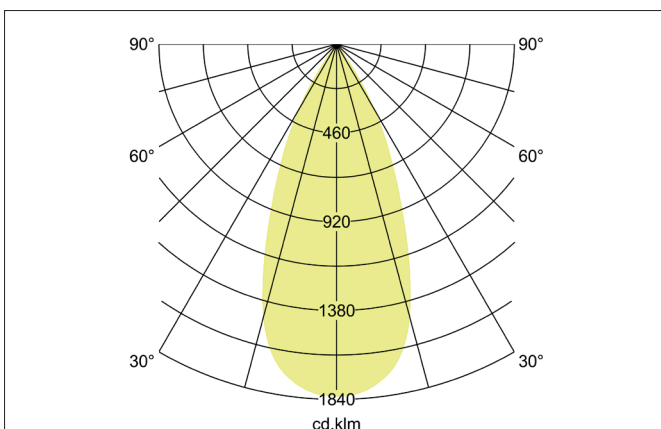

**TRAXX MAXI LED surface mounted spot, DALI**

Article no. 88844173DA

Light.  
For Generations.**Tender**

LED surface mounted spot, DALI, Round. Luminaire diameter 85.0 mm, Hight 163.0 mm Weight 0.655 kg, Reflector silver with rotattions-symmetrical, deep, wide distributed light intensity. optimal light distribution due to a glass transparent cover. Luminous flux 3.710 lm, Power 1 x 28 W, System Efficiency 132 lm/W, Light colour warm white, Correlated color temperature (CCT) 3.000 K, Colour rendering index CRI > 90, Rated life time L80/B50 at 25 °C: 50.000 h, Housing material: Aluminium / Glass / Plastic, Colour: White structure, Permissible ambient temperature (ta): -20 °C - +25 °C, Protection class (EN 61140): I, Degree of protection (DIN EN 60529): IP20, .With electronic driver, DALI dimmable.

Article data	
Article no.	88844173DA
GTIN	4251433985051
Series name	TRAXX MAXI
Short description	LED surface mounted spot, DALI
Material	Aluminium / Glass / Plastic
Colour	White
Type of surface	Structure
Shape	Round
Outer diameter	85 mm
Hight	163 mm
Scope of delivery	Incl. converter for connection to the 230-V mains voltage
Weight	0.655 kg

**TRAXX MAXI LED surface mounted spot, DALI**

Article no. 88844173DA

Light.  
For Generations.

Lighting technology	
Colour temperature	3.000 K
Light colour	White
Light output	Direct
Luminous flux	3,710 lm
System efficiency	132 lm/W
Colour rendering	CRI > 90
Reflector	High-gloss
Reflector colour	silver
Beam angle	40°
Light sharing	Symmetric
Adjustable color temperature	No