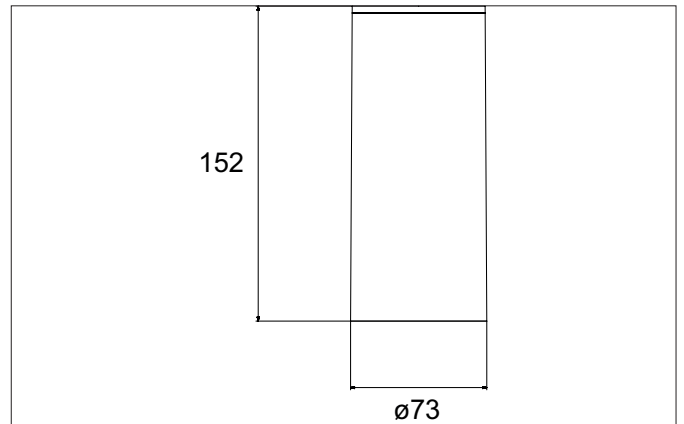

**TRAXX MAXI LED surface mounted spot, DALI**

Article no. 88844173DA

Light.  
For Generations.**Tender**

LED surface mounted spot, DALI, Round. Luminaire diameter 85.0 mm, Hight 163.0 mm Weight 0.655 kg, Reflector silver with rotattions-symmetrical, deep, wide distributed light intensity. optimal light distribution due to a glass transparent cover. Luminous flux 3.710 lm, Power 1 x 28 W, System Efficiency 132 lm/W, Light colour warm white, Correlated color temperature (CCT) 3.000 K, Colour rendering index CRI > 90, Rated life time L80/B50 at 25 °C: 50.000 h, Housing material: Aluminium / Glass / Plastic, Colour: White structure, Permissible ambient temperature (ta): -20 °C - +25 °C, Protection class (EN 61140): I, Degree of protection (DIN EN 60529): IP20, .With electronic driver, DALI dimmable.

Article data	
Article no.	88844173DA
GTIN	4251433985051
Series name	TRAXX MAXI
Short description	LED surface mounted spot, DALI
Material	Aluminium / Glass / Plastic
Colour	White
Type of surface	Structure
Shape	Round
Outer diameter	85 mm
Hight	163 mm
Scope of delivery	Incl. converter for connection to the 230-V mains voltage
Weight	0.655 kg

**TRAXX MAXI LED surface mounted spot, DALI**

Article no. 88844173DA

Light.  
For Generations.

Lighting technology	
Colour temperature	3.000 K
Light colour	White
Light output	Direct
Luminous flux	3,710 lm
System efficiency	132 lm/W
Colour rendering	CRI > 90
Reflector	High-gloss
Reflector colour	silver
Beam angle	40°
Light sharing	Symmetric
Adjustable color temperature	No