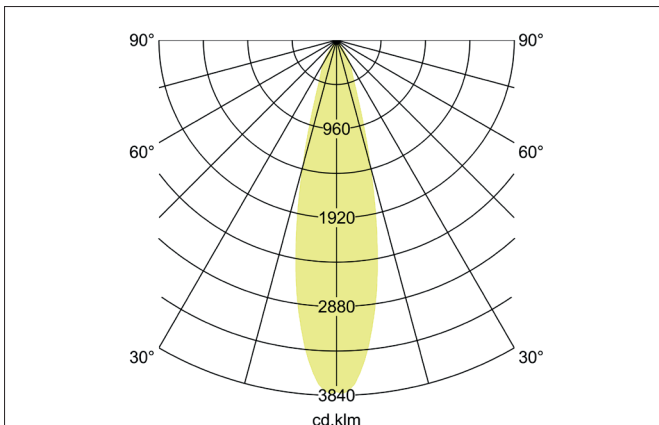

ARTEMIS MIDI LED recessed spotlight, on/off switchable

Article no. 88262173

Light.
For Generations.**Tender**

LED recessed spotlight, on/off switchable, Round. Ceiling cut-out Ø 152 mm, Installation depth 128 mm, Outer diameter 164 mm, Weight 1,000 kg, with rotationssymmetrical, deep, wide distributed light intensity. optimal light distribution due to a glass transparent cover. Luminous flux 3.849 lm, Power 1 x 31,5 W, Light colour warm white, Correlated color temperature (CCT) 3.000 K, Colour rendering index CRI > 90, Housing material: Aluminium, Colour: White structure, Permissible ambient temperature (ta): -20 °C - +25 °C, Protection class (EN 61140): II, Degree of protection (DIN EN 60529): IP20, .With electronic driver, on/off switchable.

Article data	
Article no.	88262173
GTIN	4251433973478
Series name	ARTEMIS MIDI
Short description	LED recessed spotlight, on/off switchable
Material	Aluminium
Colour	White
Type of surface	Structure
Shape	Round
Outer diameter	164 mm
Built-in diameter	152 mm
Installation depth	128 mm
Weight	1.000 kg