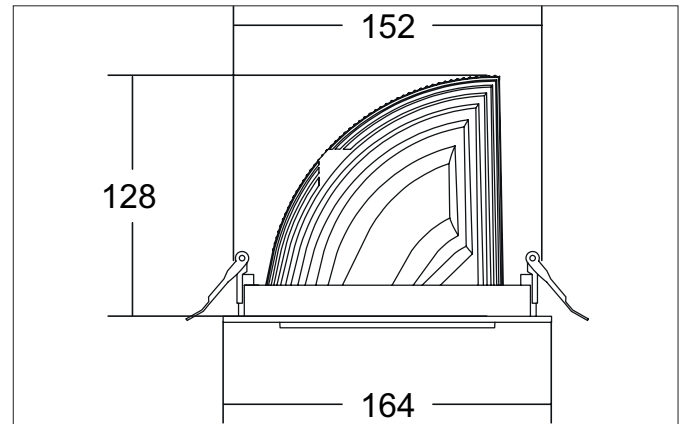

ARTEMIS MIDI LED recessed spotlight, on/off switchable

Article no. 88262173

Light.
For Generations.**Tender**

LED recessed spotlight, on/off switchable, Round. Ceiling cut-out Ø 152 mm, Installation depth 128 mm, Outer diameter 164 mm, Weight 1,000 kg, with rotationssymmetrical, deep, wide distributed light intensity. optimal light distribution due to a glass transparent cover. Luminous flux 3.849 lm, Power 1 x 31,5 W, Light colour warm white, Correlated color temperature (CCT) 3.000 K, Colour rendering index CRI > 90, Housing material: Aluminium, Colour: White structure, Permissible ambient temperature (ta): -20 °C - +25 °C, Protection class (EN 61140): II, Degree of protection (DIN EN 60529): IP20, .With electronic driver, on/off switchable.

Article data	
Article no.	88262173
GTIN	4251433973478
Series name	ARTEMIS MIDI
Short description	LED recessed spotlight, on/off switchable
Material	Aluminium
Colour	White
Type of surface	Structure
Shape	Round
Outer diameter	164 mm
Built-in diameter	152 mm
Installation depth	128 mm
Weight	1.000 kg

Packing data	
Gross weight	1.06 kg
Length of packaging	164 mm
Packaging width	164 mm
Packaging height	128 mm
Disposal at end of life	This product must not be disposed of with household waste. You are obliged, to dispose of such electrical waste separately. By disposing of electrical waste and other old or defective electronics separately, you support recycling or other forms of re-use. In that way you help to take care and to avoid that harmful substances get into the environment.