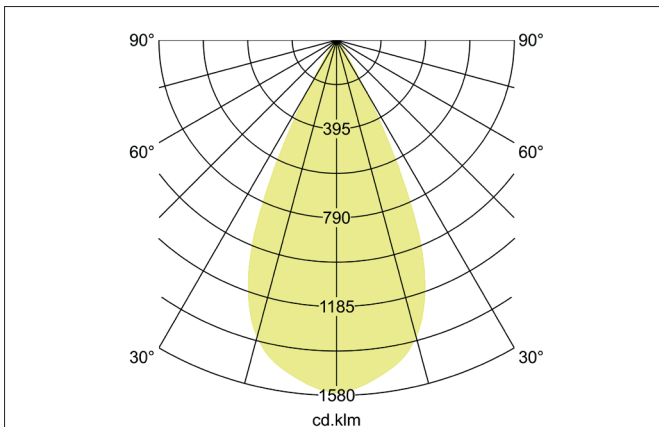

#### Tender

LED semi-recessed spotlight, DALI, Round. Ceiling cut-out  $\varnothing$  68 mm, Installation depth 50 mm, with rotationssymmetrical, deep, wide distributed light intensity. optimal light distribution due to a glass transparent cover. Luminous flux 2.612 lm, Power 1 x 21 W, Light colour warm white, Correlated color temprature (CCT) 3.000 K, Colour rendering index CRI > 90, Rated life time L80/B50 at 25 °C: 50.000 h, Housing material: Aluminium, Colour: White structure, Permissible ambient temperature (ta): -20 °C - +25 °C, Protection class (EN 61140): II, Degree of protection (DIN EN 60529): IP20, .With electronic driver, DALI dimmable.