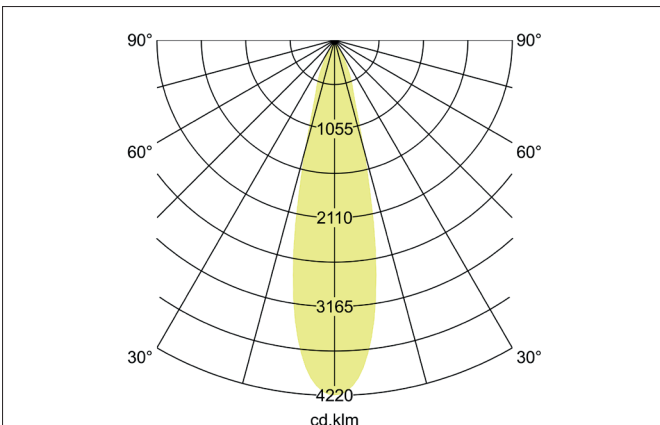

TRAXX MIDI LED recessed spotlight, on/off switchable
 Article no. 88752173

Light.
 For Generations.

Tender

LED recessed spotlight, on/off switchable, Round. Ceiling cut-out Ø 107 mm, Installation depth 128 mm, Weight 0,910 kg, with rotations-symmetrical, deep, wide distributed light intensity. optimal light distribution due to a glass transparent cover. Luminous flux 2.404 lm, Power 1 x 20 W, Light colour warm white, Correlated color temperature (CCT) 3.000 K, Colour rendering index CRI > 90, Rated life time L80/B50 at 25 °C: 50.000 h, Housing material: Aluminium / Glass / Plastic, Colour: White structure, Permissible ambient temperature (ta): -20 °C - +25 °C, Protection class (EN 61140): II, Degree of protection (DIN EN 60529): IP20, .With electronic driver, on/off switchable.

Article data	
Article no.	88752173
GTIN	4251433973553
Series name	TRAXX MIDI
Short description	LED recessed spotlight, on/off switchable
Material	Aluminium / Glass / Plastic
Colour	White
Type of surface	Structure
Shape	Round
Built-in diameter	107 mm
Installation depth	128 mm
Weight	0.910 kg