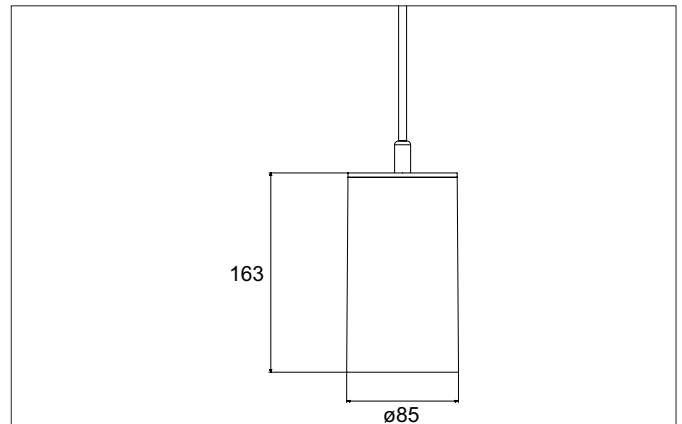

TRAXX MAXI LED pendant luminaire, on/off switchable

Article no. 88883173

Tender

LED pendant luminaire, on/off switchable, Round. Luminaire diameter 85.0 mm, Height 163.0 mm, for pendulum mounting. Pendulum length max. 1500.0 mm Weight 0.839 kg, with rotationssymmetrical, deep, wide distributed light intensity. Cover glass transparent. Luminous flux 3.559 lm, Power 1 x 26,4 W, Light colour warm white, Correlated color temprature (CCT) 3.000 K, Colour rendering index CRI > 90, Rated life time L80/B50 at 25 °C: 50.000 h, Housing material: Aluminium / Glass / Plastic, Colour: White structure, Permissible ambient temperature (ta): -20 °C - +25 °C, Protection class (EN 61140): I, Degree of protection (DIN EN 60529): IP20. With electronic driver, on/off switchable.

Article data	
Article no.	88883173
GTIN	4251433976974
Series name	TRAXX MAXI
Short description	LED pendant luminaire, on/off switchable
Material	Aluminium / Glass / Plastic
Colour	White
Type of surface	Structure
Shape	Round
Outer diameter	85 mm
Height	163 mm
Weight	0.839 kg
Conformance	CE, UKCA

TRAXX MAXI LED pendant luminaire, on/off switchable

Article no. 88883173

Lighting technology	
Colour temperature	3.000 K
Light colour	White
Light output	Direct
Luminous flux	3,559 lm
System efficiency	127 lm/W
McAdam-Step	McAdam-Step 3
Colour rendering	CRI > 90
Reflector	High-gloss
Beam angle	30°
Light sharing	Symmetric
Adjustable color temperature	No

Packing data	
Gross weight	0.983 kg
Length of packaging	220 mm
Packaging width	205 mm
Packaging height	125 mm
Disposal at end of life	This product must not be disposed of with household waste. You are obliged, to dispose of such electrical waste separately. By disposing of electrical waste and other old or defective electronics separately, you support recycling or other forms of re-use. In that way you help to take care and to avoid that harmful substances get into the environment.