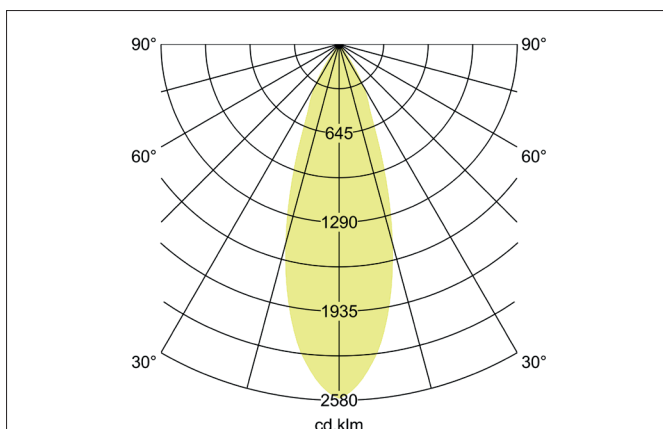

TRAXX MAXI LED pendant luminaire, on/off switchable

Article no. 88883173

Tender

LED pendant luminaire, on/off switchable, Round. Luminaire diameter 85.0 mm, Height 163.0 mm, for pendulum mounting. Pendulum length max. 1500.0 mm Weight 0.839 kg, with rotationssymmetrical, deep, wide distributed light intensity. Cover glass transparent. Luminous flux 3.559 lm, Power 1 x 26,4 W, Light colour warm white, Correlated color temprature (CCT) 3.000 K, Colour rendering index CRI > 90, Rated life time L80/B50 at 25 °C: 50.000 h, Housing material: Aluminium / Glass / Plastic, Colour: White structure, Permissible ambient temperature (ta): -20 °C - +25 °C, Protection class (EN 61140): I, Degree of protection (DIN EN 60529): IP20. With electronic driver, on/off switchable.

Article data	
Article no.	88883173
GTIN	4251433976974
Series name	TRAXX MAXI
Short description	LED pendant luminaire, on/off switchable
Material	Aluminium / Glass / Plastic
Colour	White
Type of surface	Structure
Shape	Round
Outer diameter	85 mm
Height	163 mm
Weight	0.839 kg
Conformance	CE, UKCA

TRAXX MAXI LED pendant luminaire, on/off switchable

Article no. 88883173

Lighting technology	
Colour temperature	3.000 K
Light colour	White
Light output	Direct
Luminous flux	3,559 lm
System efficiency	127 lm/W
McAdam-Step	McAdam-Step 3
Colour rendering	CRI > 90
Reflector	High-gloss
Beam angle	30°
Light sharing	Symmetric
Adjustable color temperature	No