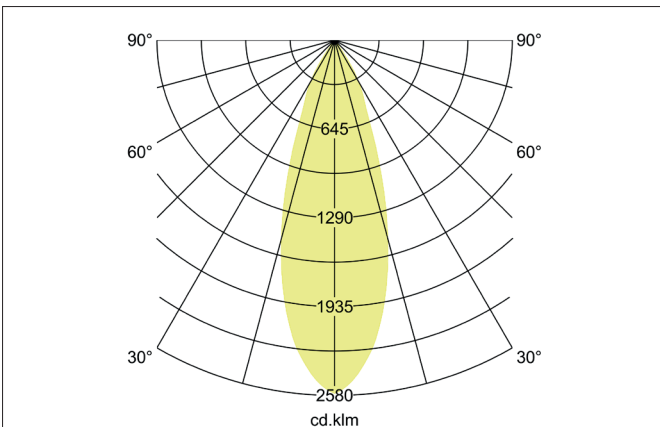

TRAXX MAXI LED pendant luminaire, on/off switchable
 Article no. 88883173

Light.
 For Generations.

Tender
 LED pendant luminaire, on/off switchable, Round., Hight 163.0 mm, for pendulum mounting. Pendulum length max. 1500.0 mm Weight 0.914 kg, with rotattionssymmetrical, deep, wide distributed light intensity. optimal light distribution due to a glass transparent cover.Luminous flux 3.559 lm, Power 1 x 28 W, Light colour warm white, Correlated color temprature (CCT) 3.000 K, Colour rendering index CRI > 90, Rated life time L80/B50 at 25 °C: 50.000 h, Housing material: Aluminium / Glass / Plastic, Colour: White structure, Permissible ambient temperature (ta): -20 °C - +25 °C, Protection class (EN 61140): I, Degree of protection (DIN EN 60529): IP20, .With electronic driver, on/off switchable.

Article data	
Article no.	88883173
GTIN	4251433976974
Series name	TRAXX MAXI
Short description	LED pendant luminaire, on/off switchable
Material	Aluminium / Glass / Plastic
Colour	White
Type of surface	Structure
Shape	Round
Hight	163 mm
Weight	0.914 kg

TRAXX MAXI LED pendant luminaire, on/off switchable

Article no. 88883173

Light.
For Generations.

Lighting technology	
Colour temperature	3.000 K
Light colour	White
Light output	Direct
Luminous flux	3,559 lm
System efficiency	127 lm/W
McAdam-Step	McAdam-Step 3
Colour rendering	CRI > 90
Reflector	High-gloss
Beam angle	30°
Light sharing	Symmetric
Adjustable color temperature	No