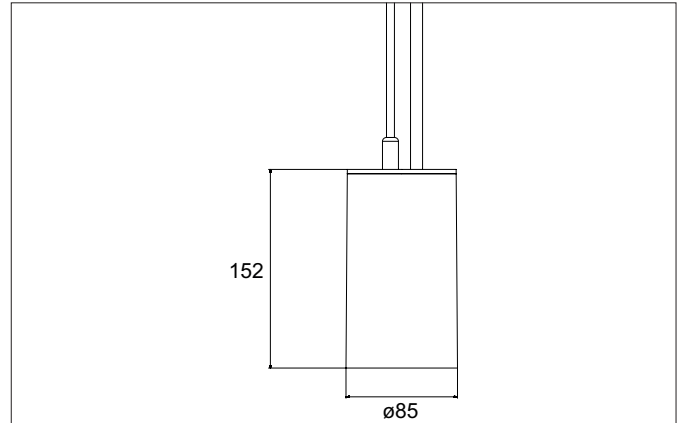

TRAXX MAXI LED pendant luminaire, on/off switchable
 Article no. 88883173

Light.
 For Generations.

Tender
 LED pendant luminaire, on/off switchable, Round., Hight 163.0 mm, for pendulum mounting. Pendulum length max. 1500.0 mm Weight 0.914 kg, with rotattionssymmetrical, deep, wide distributed light intensity. optimal light distribution due to a glass transparent cover.Luminous flux 3.559 lm, Power 1 x 28 W, Light colour warm white, Correlated color temprature (CCT) 3.000 K, Colour rendering index CRI > 90, Rated life time L80/B50 at 25 °C: 50.000 h, Housing material: Aluminium / Glass / Plastic, Colour: White structure, Permissible ambient temperature (ta): -20 °C - +25 °C, Protection class (EN 61140): I, Degree of protection (DIN EN 60529): IP20, .With electronic driver, on/off switchable.

Article data	
Article no.	88883173
GTIN	4251433976974
Series name	TRAXX MAXI
Short description	LED pendant luminaire, on/off switchable
Material	Aluminium / Glass / Plastic
Colour	White
Type of surface	Structure
Shape	Round
Hight	163 mm
Weight	0.914 kg

TRAXX MAXI LED pendant luminaire, on/off switchable

Article no. 88883173

Light.
For Generations.

Lighting technology	
Colour temperature	3.000 K
Light colour	White
Light output	Direct
Luminous flux	3,559 lm
System efficiency	127 lm/W
McAdam-Step	McAdam-Step 3
Colour rendering	CRI > 90
Reflector	High-gloss
Beam angle	30°
Light sharing	Symmetric
Adjustable color temperature	No

Mounting technology	
Mounting method	Suspended
Place of installation	Ceiling-mounted
Adjustability	Not adjustable
stamp	UKCA
Pendulum length max.	1,500 mm
Material cover	Glass transparent
Suitable for through-wiring	No