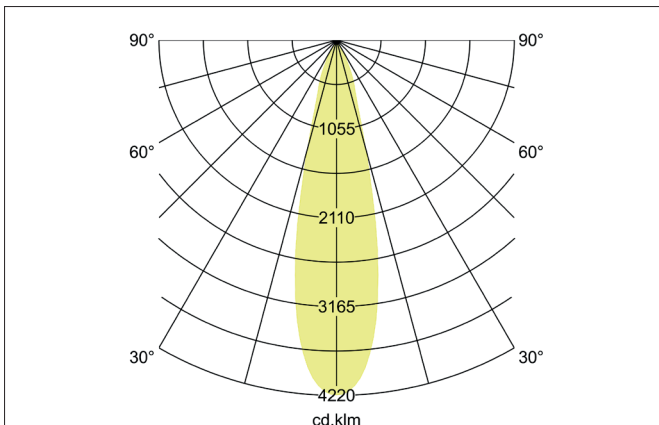

TRAXX MIDI LED semi-recessed spotlight, DALI
Article no. 88792173DA

Light.
For Generations.

Tender

LED semi-recessed spotlight, DALI, Round. Ceiling cut-out Ø 68 mm, Installation depth 50 mm, with rotationssymmetrical, deep, wide distributed light intensity. optimal light distribution due to a glass transparent cover. Luminous flux 2.702 lm, Power 1 x 21 W, Light colour warm white, Correlated color temperature (CCT) 3.000 K, Colour rendering index CRI > 90, Rated life time L80/B50 at 25 °C: 50.000 h, Housing material: Aluminium, Colour: White structure, Permissible ambient temperature (ta): -20 °C - +25 °C, Protection class (EN 61140): II, Degree of protection (DIN EN 60529): IP20, .With electronic driver, DALI dimmable.