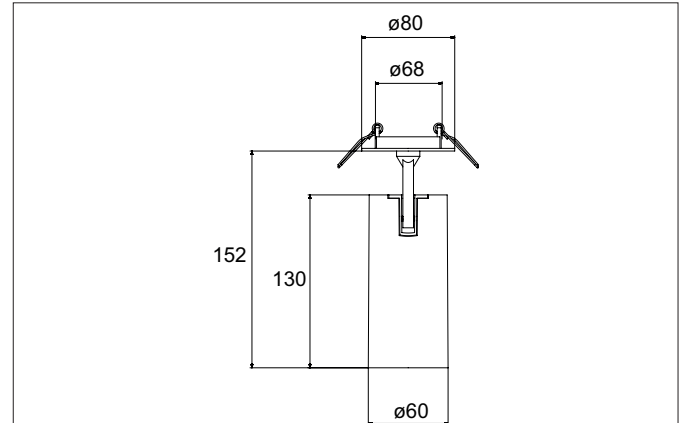

TRAXX MIDI LED semi-recessed spotlight, DALI
Article no. 88792173DA

Light.
For Generations.

Tender

LED semi-recessed spotlight, DALI, Round. Ceiling cut-out Ø 68 mm, Installation depth 50 mm, with rotationssymmetrical, deep, wide distributed light intensity. optimal light distribution due to a glass transparent cover. Luminous flux 2.702 lm, Power 1 x 21 W, Light colour warm white, Correlated color temperature (CCT) 3.000 K, Colour rendering index CRI > 90, Rated life time L80/B50 at 25 °C: 50.000 h, Housing material: Aluminium, Colour: White structure, Permissible ambient temperature (ta): -20 °C - +25 °C, Protection class (EN 61140): II, Degree of protection (DIN EN 60529): IP20, .With electronic driver, DALI dimmable.

Article data	
Article no.	88792173DA
GTIN	4251433985457
Series name	TRAXX MIDI
Short description	LED semi-recessed spotlight, DALI
Material	Aluminium
Colour	White
Type of surface	Structure
Shape	Round
Built-in diameter	68 mm
Installation depth	50 mm
Weight	N.N.

TRAXX MIDI LED semi-recessed spotlight, DALI

Article no. 88792173DA

Light.
For Generations.

Lighting technology	
Colour temperature	3.000 K
Light colour	White
Light output	Direct
Luminous flux	2,702 lm
System efficiency	129 lm/W
Colour rendering	CRI > 90
Reflector	High-gloss
Beam angle	25°
Light sharing	Symmetric

Mounting technology	
Mounting method	Recessed mounting
Place of installation	Ceiling-mounted
Adjustability	Rotable and pivoted
Swivel angle	90°
Rotation angle	350°
Head adjustable angle	90°
Further references	No cover with thermal insulation material
Material cover	Glass transparent
Suitable for through-wiring	No