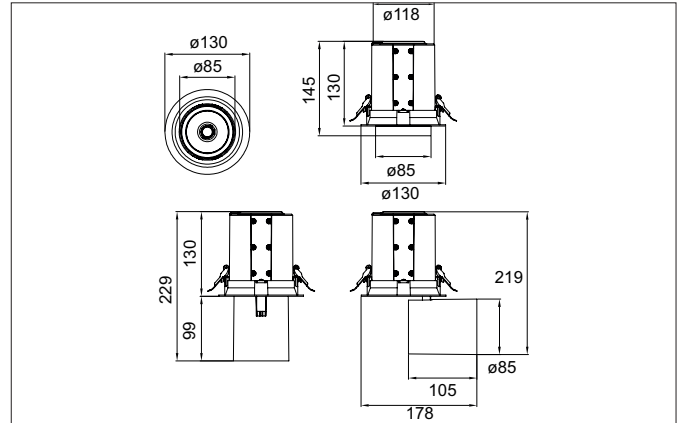

**TRAXX MAXI LED recessed spotlight, DALI**  
 Article no. 88764173DA

Light.  
 For Generations.

**Tender**  
 LED recessed spotlight, DALI, Round. Ceiling cut-out Ø 120 mm, Installation depth 130 mm, with rotationssymmetrical, deep, wide distributed light intensity. optimal light distribution due to a glass transparent cover. Luminous flux 3.709 lm, Power 1 x 27 W, Light colour warm white, Correlated color temprature (CCT) 3.000 K, Colour rendering index CRI > 90, Rated life time L80/B50 at 25 °C: 50.000 h, Housing material: Aluminium / Glass / Plastic, Colour: White structure, Permissible ambient temperature (ta): -20 °C - +25 °C, Protection class (EN 61140): II, Degree of protection (DIN EN 60529): IP20, .With electronic driver, DALI dimmable.

Article data	
Article no.	88764173DA
GTIN	4251433985402
Series name	TRAXX MAXI
Short description	LED recessed spotlight, DALI
Material	Aluminium / Glass / Plastic
Colour	White
Type of surface	Structure
Shape	Round
Built-in diameter	120 mm
Installation depth	130 mm
Weight	N.N.

**TRAXX MAXI LED recessed spotlight, DALI**

Article no. 88764173DA

Light.  
For Generations.

Lighting technology	
Colour temperature	3.000 K
Light colour	White
Light output	Direct
Luminous flux	3,709 lm
System efficiency	137 lm/W
Colour rendering	CRI > 90
Reflector	High-gloss
Beam angle	40°
Light sharing	Symmetric

Packing data	
Gross weight	N.N.
Length of packaging	175 mm
Packaging width	175 mm
Packaging height	150 mm
Disposal at end of life	This product must not be disposed of with household waste. You are obliged, to dispose of such electrical waste separately. By disposing of electrical waste and other old or defective electronics separately, you support recycling or other forms of re-use. In that way you help to take care and to avoid that harmful substances get into the environment.