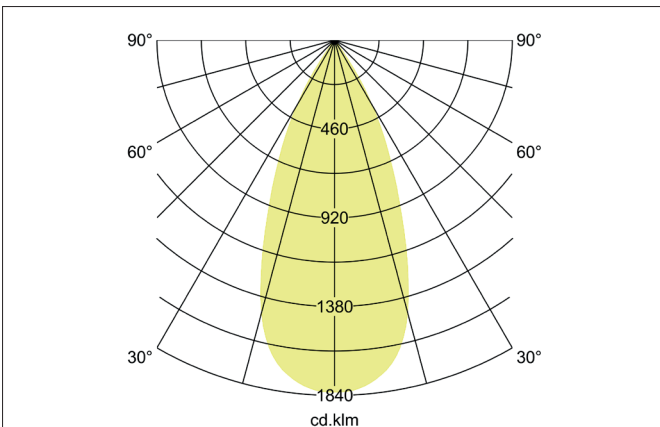

**TRAXX MAXI LED recessed spotlight, DALI**  
 Article no. 88764173DA

Light.  
 For Generations.

**Tender**  
 LED recessed spotlight, DALI, Round. Ceiling cut-out Ø 120 mm, Installation depth 130 mm, with rotationssymmetrical, deep, wide distributed light intensity. optimal light distribution due to a glass transparent cover. Luminous flux 3.709 lm, Power 1 x 27 W, Light colour warm white, Correlated color temprature (CCT) 3.000 K, Colour rendering index CRI > 90, Rated life time L80/B50 at 25 °C: 50.000 h, Housing material: Aluminium / Glass / Plastic, Colour: White structure, Permissible ambient temperature (ta): -20 °C - +25 °C, Protection class (EN 61140): II, Degree of protection (DIN EN 60529): IP20, .With electronic driver, DALI dimmable.

Article data	
Article no.	88764173DA
GTIN	4251433985402
Series name	TRAXX MAXI
Short description	LED recessed spotlight, DALI
Material	Aluminium / Glass / Plastic
Colour	White
Type of surface	Structure
Shape	Round
Built-in diameter	120 mm
Installation depth	130 mm
Weight	N.N.