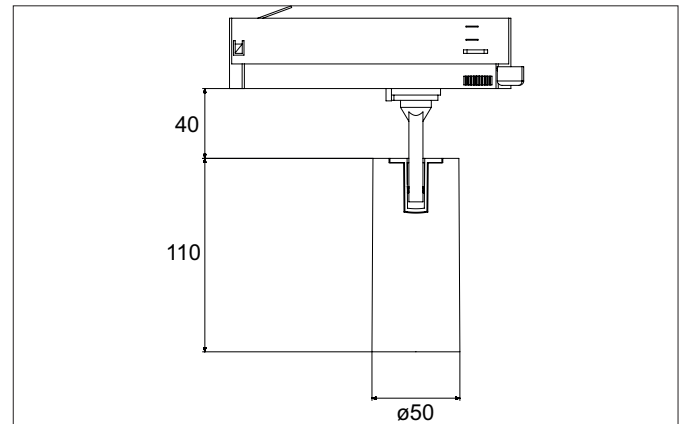

#### Tender

LED track spotlight, on/off switchable, Round. Luminaire diameter 50.0 mm, Weight 0.378 kg, with rotationssymmetrical, deep, wide distributed light intensity.. Luminous flux 1.756 lm, Power 1 x 14,5 W, Light colour warm white, Correlated color temprature (CCT) 3.000 K, Colour rendering index CRI > 90, Rated life time L80/B50 at 25 °C: 50.000 h, Housing material: Aluminium / Glass / Plastic, Colour: White structure, Permissible ambient temperature (ta): -20 °C - +25 °C, Protection class (EN 61140): II, Degree of protection (DIN EN 60529): IP20. With electronic driver, on/off switchable.

Article data	
Article no.	88706173
GTIN	4251433976868
Series name	TRAXX MINI
Short description	LED track spotlight, on/off switchable
Material	Aluminium / Glass / Plastic
Colour	White
Type of surface	Structure
Shape	Round
Outer diameter	50 mm
Weight	0.378 kg
Conformance	CE, UKCA

**TRAXX MINI LED track spotlight, on/off switchable**

Article no. 88706173

Light.  
For Generations.

Lighting technology	
Colour temperature	3.000 K
Light colour	White
Luminous flux	1,756 lm
System efficiency	121 lm/W
Colour rendering	CRI > 90
Reflector	High-gloss
Beam angle	60°
Light sharing	Symmetric
Adjustable color temperature	No

Packing data	
Gross weight	0.455 kg
Length of packaging	170 mm
Packaging width	170 mm
Packaging height	110 mm
Disposal at end of life	This product must not be disposed of with household waste. You are obliged, to dispose of such electrical waste separately. By disposing of electrical waste and other old or defective electronics separately, you support recycling or other forms of re-use. In that way you help to take care and to avoid that harmful substances get into the environment.