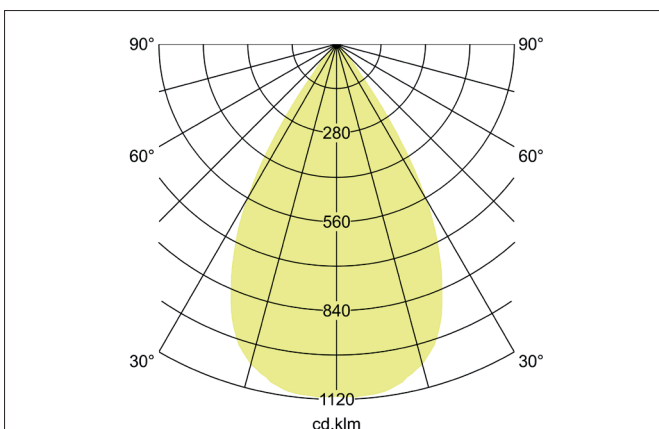

#### Tender

LED track spotlight, on/off switchable, Round. Luminaire diameter 50.0 mm, Weight 0.378 kg, with rotationssymmetrical, deep, wide distributed light intensity.. Luminous flux 1.756 lm, Power 1 x 14,5 W, Light colour warm white, Correlated color temprature (CCT) 3.000 K, Colour rendering index CRI > 90, Rated life time L80/B50 at 25 °C: 50.000 h, Housing material: Aluminium / Glass / Plastic, Colour: White structure, Permissible ambient temperature (ta): -20 °C - +25 °C, Protection class (EN 61140): II, Degree of protection (DIN EN 60529): IP20. With electronic driver, on/off switchable.

Article data	
Article no.	88706173
GTIN	4251433976868
Series name	TRAXX MINI
Short description	LED track spotlight, on/off switchable
Material	Aluminium / Glass / Plastic
Colour	White
Type of surface	Structure
Shape	Round
Outer diameter	50 mm
Weight	0.378 kg
Conformance	CE, UKCA

**TRAXX MINI LED track spotlight, on/off switchable**

Article no. 88706173

Light.  
For Generations.

Lighting technology	
Colour temperature	3.000 K
Light colour	White
Luminous flux	1,756 lm
System efficiency	121 lm/W
Colour rendering	CRI > 90
Reflector	High-gloss
Beam angle	60°
Light sharing	Symmetric
Adjustable color temperature	No