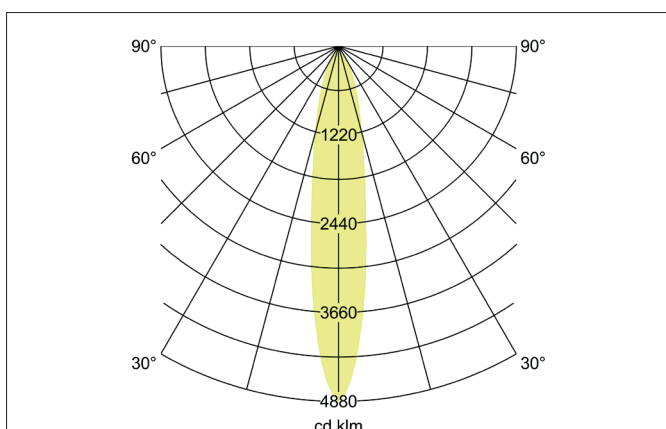

TRAXX MINI LED track spotlight, on/off switchable

Article no. 88702173

Light.
For Generations.**Tender**

LED track spotlight, on/off switchable, Round. Luminaire diameter 50.0 mm, Weight 0.378 kg, with rotationssymmetrical, deep, wide distributed light intensity. Luminous flux 1.745 lm, Power 1 x 14,5 W, Light colour warm white, Correlated color temperature (CCT) 3.000 K, Colour rendering index CRI > 90, Rated life time L80/B50 at 25 °C: 50.000 h, Housing material: Aluminium / Glass / Plastic, Colour: White structure, Permissible ambient temperature (ta): -20 °C - +25 °C, Protection class (EN 61140): II, Degree of protection (DIN EN 60529): IP20, .With electronic driver, on/off switchable.

Article data	
Article no.	88702173
GTIN	4251433976875
Series name	TRAXX MINI
Short description	LED track spotlight, on/off switchable
Material	Aluminium / Glass / Plastic
Colour	White
Type of surface	Structure
Shape	Round
Outer diameter	50 mm
Weight	0.378 kg

TRAXX MINI LED track spotlight, on/off switchable

Article no. 88702173

Light.
For Generations.

Lighting technology	
Colour temperature	3.000 K
Light colour	White
Luminous flux	1,745 lm
System efficiency	120 lm/W
Colour rendering	CRI > 90
Reflector	High-gloss
Beam angle	20°
Light sharing	Symmetric
Adjustable color temperature	No