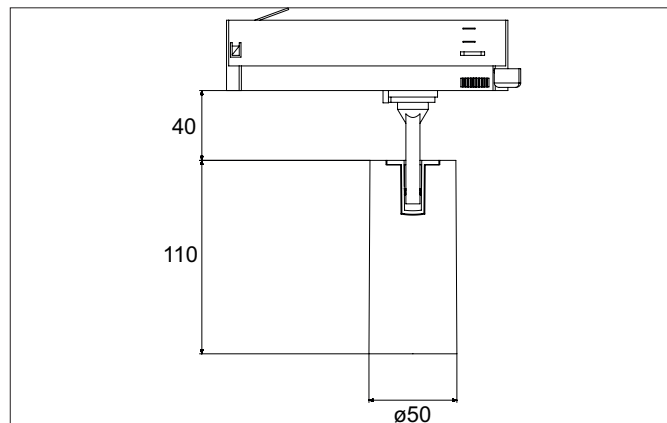

TRAXX MINI LED track spotlight, on/off switchable

Article no. 88702173

Light.
For Generations.**Tender**

LED track spotlight, on/off switchable, Round. Luminaire diameter 50.0 mm, Weight 0.378 kg, with rotationssymmetrical, deep, wide distributed light intensity. Luminous flux 1.745 lm, Power 1 x 14,5 W, Light colour warm white, Correlated color temperature (CCT) 3.000 K, Colour rendering index CRI > 90, Rated life time L80/B50 at 25 °C: 50.000 h, Housing material: Aluminium / Glass / Plastic, Colour: White structure, Permissible ambient temperature (ta): -20 °C - +25 °C, Protection class (EN 61140): II, Degree of protection (DIN EN 60529): IP20, .With electronic driver, on/off switchable.

Article data	
Article no.	88702173
GTIN	4251433976875
Series name	TRAXX MINI
Short description	LED track spotlight, on/off switchable
Material	Aluminium / Glass / Plastic
Colour	White
Type of surface	Structure
Shape	Round
Outer diameter	50 mm
Weight	0.378 kg

TRAXX MINI LED track spotlight, on/off switchable

Article no. 88702173

Light.
For Generations.

Lighting technology	
Colour temperature	3.000 K
Light colour	White
Luminous flux	1,745 lm
System efficiency	120 lm/W
Colour rendering	CRI > 90
Reflector	High-gloss
Beam angle	20°
Light sharing	Symmetric
Adjustable color temperature	No

Packing data	
Gross weight	0.455 kg
Length of packaging	170 mm
Packaging width	170 mm
Packaging height	110 mm
Disposal at end of life	This product must not be disposed of with household waste. You are obliged, to dispose of such electrical waste separately. By disposing of electrical waste and other old or defective electronics separately, you support recycling or other forms of re-use. In that way you help to take care and to avoid that harmful substances get into the environment.