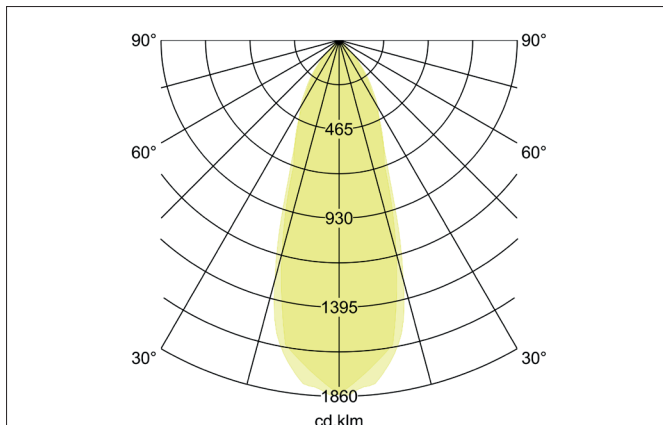

DISC LED recessed spot, wich lens optics, on/off switchable

Article no. 38421074

Tender

LED recessed spot, wich lens optics, on/off switchable, Round. Toolless ceiling installation by installation springs. Ceiling cut-out Ø 68 mm, Installation depth 38 mm, Outer diameter 82 mm, Weight 0,160 kg, Reflector silver with rotationssymmetrical, deep, wide distributed light intensity. Cover plastic, transparent. Luminous flux 810 lm, Power 1 x 6 W, Light colour neutral white, Correlated color temperature (CCT) 4.000 K, Colour rendering index CRI > 80, Housing material: Aluminium / Glass, Colour: White, Permissible ambient temperature (ta): -20 °C - +25 °C, Protection class (EN 61140): II, Degree of protection (DIN EN 60529): IP20. With electronic driver, on/off switchable.

Product Benefits

- LED recessed spotlight in round design made of solid aluminium with 6 W LED module with lens optics and switchable converter.
- Ceiling cut-out 68 mm, diameter 82 mm, installation depth 38 mm, IP20.
- Pivoting range 30°.
- Without visible snap ring.
- Classic, formally restrained design.
- Also available in the same look as a pure luminaire for 350 mA (without converter) and as a dimmable set (trailing edge).

DISC LED recessed spot, wich lens optics, on/off switchable

Article no. 38421074

Article data	
Article no.	38421074
GTIN	4251433950028
Series name	DISC
Short description	LED recessed spot, wich lens optics, on/off switchable
Material	Aluminium / Glass
Colour	White
Type of surface	Matt
Shape	Round
Outer diameter	82 mm
Built-in diameter	68 mm
Installation depth	38 mm
Hight	3 mm
Weight	0.160 kg
Conformance	CE, UKCA

Lighting technology	
Colour temperature	4.000 K
Light colour	White
Light output	Direct
Luminous flux	810 lm
System efficiency	135 lm/W
Colour rendering	CRI > 80
Reflector	Faceted
Reflector colour	silver
Beam angle	38°
Light sharing	Symmetric
Adjustable color temperature	No