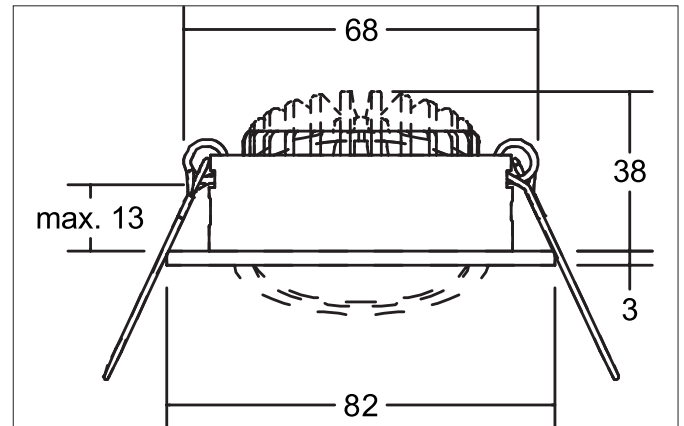

DISC LED recessed spot, wich lens optics, on/off switchable

Article no. 38421074

Tender

LED recessed spot, wich lens optics, on/off switchable, Round. Toolless ceiling installation by installation springs. Ceiling cut-out Ø 68 mm, Installation depth 38 mm, Outer diameter 82 mm, Weight 0,160 kg, Reflector silver with rotationssymmetrical, deep, wide distributed light intensity. Cover plastic, transparent. Luminous flux 810 lm, Power 1 x 6 W, Light colour neutral white, Correlated color temperature (CCT) 4.000 K, Colour rendering index CRI > 80, Housing material: Aluminium / Glass, Colour: White, Permissible ambient temperature (ta): -20 °C - +25 °C, Protection class (EN 61140): II, Degree of protection (DIN EN 60529): IP20. With electronic driver, on/off switchable.

Product Benefits

- LED recessed spotlight in round design made of solid aluminium with 6 W LED module with lens optics and switchable converter.
- Ceiling cut-out 68 mm, diameter 82 mm, installation depth 38 mm, IP20.
- Pivoting range 30°.
- Without visible snap ring.
- Classic, formally restrained design.
- Also available in the same look as a pure luminaire for 350 mA (without converter) and as a dimmable set (trailing edge).

DISC LED recessed spot, wich lens optics, on/off switchable

Article no. 38421074

Article data	
Article no.	38421074
GTIN	4251433950028
Series name	DISC
Short description	LED recessed spot, wich lens optics, on/off switchable
Material	Aluminium / Glass
Colour	White
Type of surface	Matt
Shape	Round
Outer diameter	82 mm
Built-in diameter	68 mm
Installation depth	38 mm
Hight	3 mm
Weight	0.160 kg
Conformance	CE, UKCA