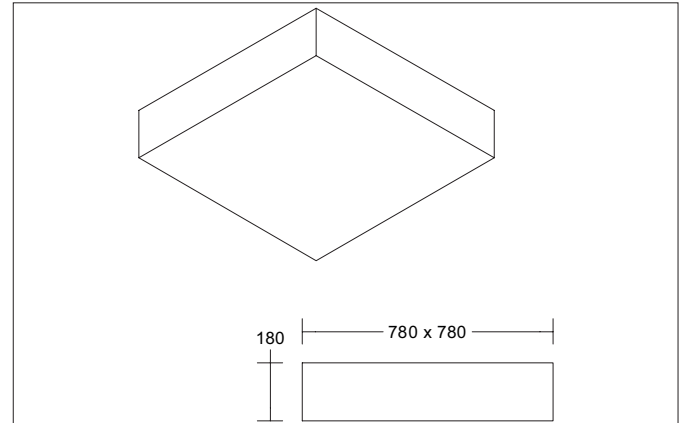

SOFT CUBE Surface mounted luminaire, 780 x 780 mm
Article no. 58239725

Light.
For Generations.

Tender

Surface mounted luminaire, 780 x 780 mm, shade light purple, Square.Surface mounting, Ceiling-mountedSquare fabric luminaire for ceiling mounting. Polycarbonate foil diffuser, shade material: Chintz. For more available shade variants and special solutions you can download a PDF file for each product online from our website. Luminous flux measured with 5 x 10 W LED retrofit lamp (not included).Lamp holder: E27, Mounting method: Surface mounting, Place of installation: Ceiling-mounted, Degree of protection: according to DIN EN 60529 IP20, Protection class: (EN 61140) I, Voltage: 230V AC 50Hz, Power: 60 W, Amount of light sources / fittings: 5 Qty, Luminous flux : 3.040 lm, Control: Other.

Article data	
Article no.	58239725
GTIN	4251433929499
Series name	SOFT CUBE
Short description	Surface mounted luminaire, 780 x 780 mm
Material	Steel
Colour	White
Shape	Square
Length	780 mm
Width	780 mm
Hight	180 mm
Shade colour	Light purple
Shade material	Chintz
Chintz colour code	66.8003.25
Weight	2.200 kg

SOFT CUBE Surface mounted luminaire, 780 x 780 mm

Article no. 58239725

Light.
For Generations.

Operating technology of the luminaire	
Voltage type	AC
AC nominal voltage max	230 V
Frequenz max.	50 Hz
Lamp holder	E27
Protection class	I
Degree of protection	IP20
Control	Other
Bulb change possible	Yes