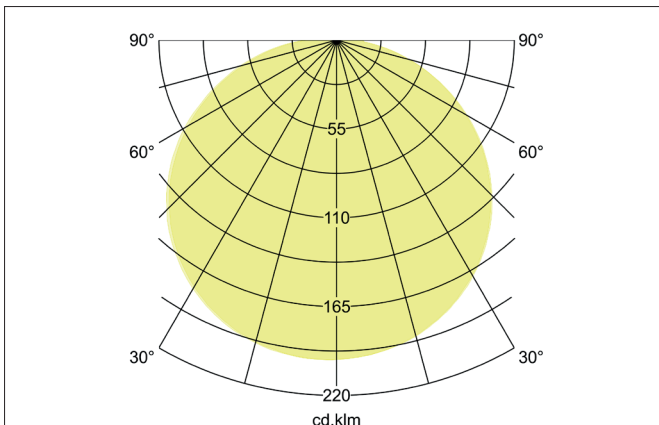

SOFT CUBE Surface mounted luminaire, 780 x 780 mm
Article no. 58239725

Light.
For Generations.

Tender

Surface mounted luminaire, 780 x 780 mm, shade light purple, Square.Surface mounting, Ceiling-mountedSquare fabric luminaire for ceiling mounting. Polycarbonate foil diffuser, shade material: Chintz. For more available shade variants and special solutions you can download a PDF file for each product online from our website. Luminous flux measured with 5 x 10 W LED retrofit lamp (not included).Lamp holder: E27, Mounting method: Surface mounting, Place of installation: Ceiling-mounted, Degree of protection: according to DIN EN 60529 IP20, Protection class: (EN 61140) I, Voltage: 230V AC 50Hz, Power: 60 W, Amount of light sources / fittings: 5 Qty, Luminous flux : 3.040 lm, Control: Other.

Article data	
Article no.	58239725
GTIN	4251433929499
Series name	SOFT CUBE
Short description	Surface mounted luminaire, 780 x 780 mm
Material	Steel
Colour	White
Shape	Square
Length	780 mm
Width	780 mm
Hight	180 mm
Shade colour	Light purple
Shade material	Chintz
Chintz colour code	66.8003.25
Weight	2.200 kg

SOFT CUBE Surface mounted luminaire, 780 x 780 mm

Article no. 58239725

Light.
For Generations.

Operating technology of the luminaire	
Voltage type	AC
AC nominal voltage max	230 V
Frequenz max.	50 Hz
Lamp holder	E27
Protection class	I
Degree of protection	IP20
Control	Other
Bulb change possible	Yes