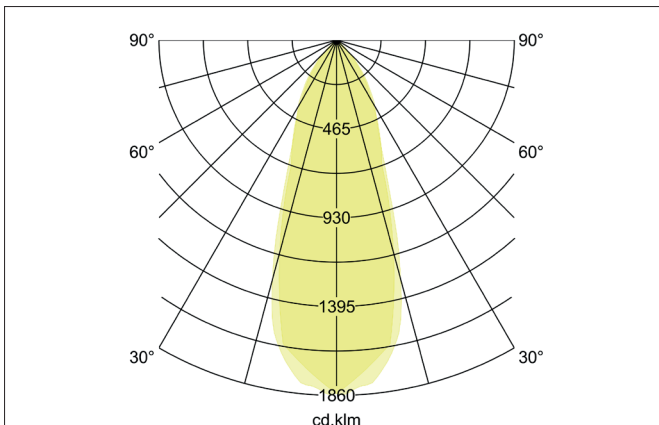

DISC LED recessed spot, with lens optics, trailing-edge phase dimmable

Article no. 39421074

Light.
For Generations.**Tender**

LED recessed spot, with lens optics, trailing-edge phase dimmable, Round. Toolless ceiling installation by installation springs. Ceiling cut-out Ø 68 mm, Installation depth 38 mm, Outer diameter 82 mm, Weight 0,180 kg, Reflector silver with rotationssymmetrical, deep, wide distributed light intensity. optimal light distribution due to a plastic, transparent cover. Luminous flux 700 lm, Power 1 x 6 W, Light colour neutral white, Correlated color temperature (CCT) 4.000 K, Colour rendering index CRI > 80, Housing material: Aluminium / Glass, Colour: White, Permissible ambient temperature (ta): -20 °C - +25 °C, Protection class (EN 61140): II, Degree of protection (DIN EN 60529): IP20, .With electronic driver, Trailing-edge phase dimmable.

Product Benefits

- LED recessed spotlight in round design made of solid aluminum with 6 W LED module with lens optics and dimmable converter (phase cut-off).
- Ceiling cut-out 68 mm, diameter 82 mm, installation depth 38 mm, IP20.
- Pivoting range 30°.
- Without visible snap ring.
- Classic, formally restrained design.
- Also available in the same look as a pure luminaire for 350 mA (without converter) and as a switchable set.

Lighting technology	
Colour temperature	4.000 K
Light colour	White
Light output	Direct
Luminous flux	700 lm
System efficiency	117 lm/W
Colour rendering	CRI > 80
Reflector	High-gloss
Reflector colour	silver
Beam angle	38°
Light sharing	Symmetric
Adjustable color temperature	No