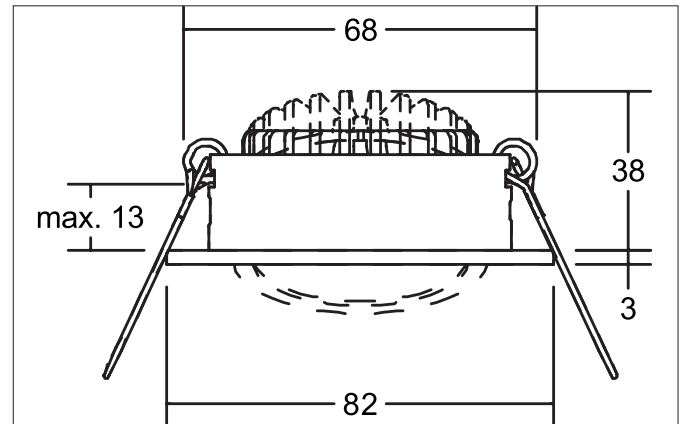

DISC LED recessed spot, with lens optics, trailing-edge phase dimmable

Article no. 39421074

Light.
For Generations.**Tender**

LED recessed spot, with lens optics, trailing-edge phase dimmable, Round. Toolless ceiling installation by installation springs. Ceiling cut-out Ø 68 mm, Installation depth 38 mm, Outer diameter 82 mm, Weight 0,180 kg, Reflector silver with rotationssymmetrical, deep, wide distributed light intensity. optimal light distribution due to a plastic, transparent cover. Luminous flux 700 lm, Power 1 x 6 W, Light colour neutral white, Correlated color temperature (CCT) 4.000 K, Colour rendering index CRI > 80, Housing material: Aluminium / Glass, Colour: White, Permissible ambient temperature (ta): -20 °C - +25 °C, Protection class (EN 61140): II, Degree of protection (DIN EN 60529): IP20, .With electronic driver, Trailing-edge phase dimmable.

Product Benefits

- LED recessed spotlight in round design made of solid aluminum with 6 W LED module with lens optics and dimmable converter (phase cut-off).
- Ceiling cut-out 68 mm, diameter 82 mm, installation depth 38 mm, IP20.
- Pivoting range 30°.
- Without visible snap ring.
- Classic, formally restrained design.
- Also available in the same look as a pure luminaire for 350 mA (without converter) and as a switchable set.

DISC LED recessed spot, with lens optics, trailing-edge phase dimmable

Article no. 39421074

Light.
For Generations.

Article data	
Article no.	39421074
GTIN	4251433950332
Series name	DISC
Short description	LED recessed spot, with lens optics, trailing-edge phase dimmable
Material	Aluminium / Glass
Colour	White
Type of surface	Matt
Shape	Round
Outer diameter	82 mm
Built-in diameter	68 mm
Installation depth	38 mm
Hight	3 mm
Weight	0.180 kg
stamp	UKCA