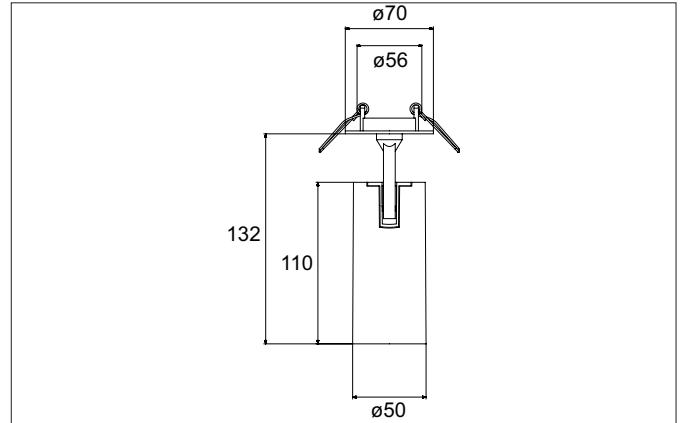

**TRAXX MINI LED semi-recessed spotlight, DALI**  
Article no. 88784173DA

Light.  
For Generations.

**Tender**

LED semi-recessed spotlight, DALI, Round. Ceiling cut-out  $\varnothing$  56 mm, Installation depth 50 mm, with rotationssymmetrical, deep, wide distributed light intensity. optimal light distribution due to a glass transparent cover. Luminous flux 1.733 lm, Power 1 x 14,5 W, Light colour warm white, Correlated color temprature (CCT) 3.000 K, Colour rendering index CRI > 90, Rated life time L80/B50 at 25 °C: 50.000 h, Housing material: Aluminium, Colour: White structure, Permissible ambient temperature (ta): -20 °C - +25 °C, Protection class (EN 61140): II, Degree of protection (DIN EN 60529): IP20, .With electronic driver, DALI dimmable.

Article data	
Article no.	88784173DA
GTIN	4251433985303
Series name	TRAXX MINI
Short description	LED semi-recessed spotlight, DALI
Material	Aluminium
Colour	White
Type of surface	Structure
Shape	Round
Built-in diameter	56 mm
Installation depth	50 mm
Weight	N.N.

**TRAXX MINI LED semi-recessed spotlight, DALI**

Article no. 88784173DA

Light.  
For Generations.

Lighting technology	
Colour temperature	3.000 K
Light colour	White
Light output	Direct
Luminous flux	1,733 lm
System efficiency	120 lm/W
Colour rendering	CRI > 90
Reflector	High-gloss
Beam angle	40°
Light sharing	Symmetric

Mounting technology	
Mounting method	Recessed mounting
Place of installation	Ceiling-mounted
Adjustability	Rotable and pivoted
Swivel angle	90°
Rotation angle	350°
Head adjustable angle	90°
Further references	No cover with thermal insulation material
Material cover	Glass transparent
Suitable for through-wiring	No