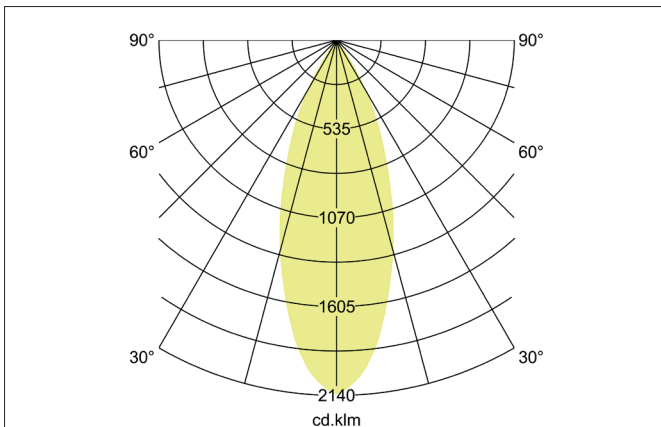

**TRAXX MINI LED semi-recessed spotlight, DALI**  
Article no. 88784173DA

Light.  
For Generations.

**Tender**

LED semi-recessed spotlight, DALI, Round. Ceiling cut-out  $\varnothing$  56 mm, Installation depth 50 mm, with rotationssymmetrical, deep, wide distributed light intensity. optimal light distribution due to a glass transparent cover. Luminous flux 1.733 lm, Power 1 x 14,5 W, Light colour warm white, Correlated color temprature (CCT) 3.000 K, Colour rendering index CRI > 90, Rated life time L80/B50 at 25 °C: 50.000 h, Housing material: Aluminium, Colour: White structure, Permissible ambient temperature (ta): -20 °C - +25 °C, Protection class (EN 61140): II, Degree of protection (DIN EN 60529): IP20, .With electronic driver, DALI dimmable.

Article data	
Article no.	88784173DA
GTIN	4251433985303
Series name	TRAXX MINI
Short description	LED semi-recessed spotlight, DALI
Material	Aluminium
Colour	White
Type of surface	Structure
Shape	Round
Built-in diameter	56 mm
Installation depth	50 mm
Weight	N.N.

**TRAXX MINI LED semi-recessed spotlight, DALI**

Article no. 88784173DA

Light.  
For Generations.

Lighting technology	
Colour temperature	3.000 K
Light colour	White
Light output	Direct
Luminous flux	1,733 lm
System efficiency	120 lm/W
Colour rendering	CRI > 90
Reflector	High-gloss
Beam angle	40°
Light sharing	Symmetric