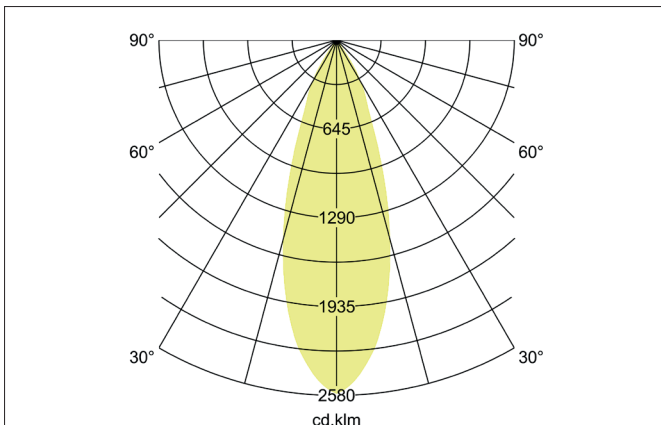

TRAXX MAXI LED semi-recessed spotlight, on/off switchable
Article no. 88803173

Light.
For Generations.

Tender

LED semi-recessed spotlight, on/off switchable, Round. Ceiling cut-out Ø 68 mm, Installation depth 50 mm, Weight 0,180 kg, with rotattionssymmetrical, deep, wide distributed light intensity. optimal light distribution due to a glass transparent cover. Luminous flux 2.882 lm, Power 1 x 24 W, Light colour warm white, Correlated color temprature (CCT) 3.000 K, Colour rendering index CRI > 90, Rated life time L80/B50 at 25 °C: 50.000 h, Housing material: Aluminium, Colour: White structure, Permissible ambient temperature (ta): -20 °C - +25 °C, Protection class (EN 61140): II, Degree of protection (DIN EN 60529): IP20, .With electronic driver, on/off switchable.

Article data	
Article no.	88803173
GTIN	4251433973706
Series name	TRAXX MAXI
Short description	LED semi-recessed spotlight, on/off switchable
Material	Aluminium
Colour	White
Type of surface	Structure
Shape	Round
Built-in diameter	68 mm
Installation depth	50 mm
Weight	0.180 kg

TRAXX MAXI LED semi-recessed spotlight, on/off switchable

Article no. 88803173

Light.
For Generations.

Lighting technology	
Colour temperature	3.000 K
Light colour	White
Light output	Direct
Luminous flux	2,882 lm
System efficiency	120 lm/W
Colour rendering	CRI > 90
Reflector	High-gloss
Beam angle	30°
Light sharing	Symmetric
Adjustable color temperature	No