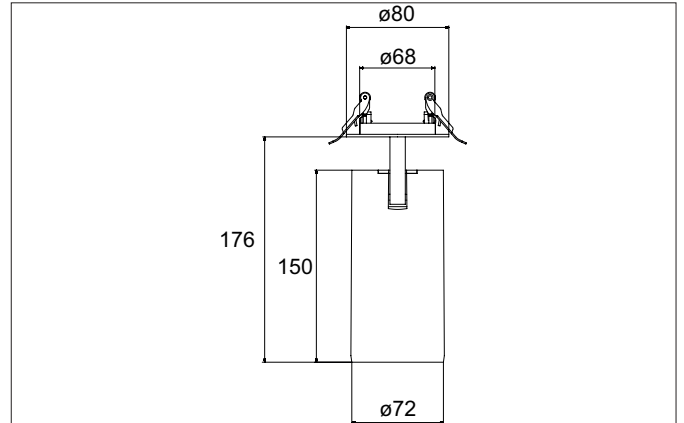

TRAXX MAXI LED semi-recessed spotlight, on/off switchable
Article no. 88803173

Light.
For Generations.

Tender

LED semi-recessed spotlight, on/off switchable, Round. Ceiling cut-out Ø 68 mm, Installation depth 50 mm, Weight 0,180 kg, with rotattionssymmetrical, deep, wide distributed light intensity. optimal light distribution due to a glass transparent cover. Luminous flux 2.882 lm, Power 1 x 24 W, Light colour warm white, Correlated color temprature (CCT) 3.000 K, Colour rendering index CRI > 90, Rated life time L80/B50 at 25 °C: 50.000 h, Housing material: Aluminium, Colour: White structure, Permissible ambient temperature (ta): -20 °C - +25 °C, Protection class (EN 61140): II, Degree of protection (DIN EN 60529): IP20, .With electronic driver, on/off switchable.

Article data	
Article no.	88803173
GTIN	4251433973706
Series name	TRAXX MAXI
Short description	LED semi-recessed spotlight, on/off switchable
Material	Aluminium
Colour	White
Type of surface	Structure
Shape	Round
Built-in diameter	68 mm
Installation depth	50 mm
Weight	0.180 kg

TRAXX MAXI LED semi-recessed spotlight, on/off switchable

Article no. 88803173

Light.
For Generations.

Lighting technology	
Colour temperature	3.000 K
Light colour	White
Light output	Direct
Luminous flux	2,882 lm
System efficiency	120 lm/W
Colour rendering	CRI > 90
Reflector	High-gloss
Beam angle	30°
Light sharing	Symmetric
Adjustable color temperature	No

Packing data	
Gross weight	0.79 kg
Length of packaging	71 mm
Packaging width	71 mm
Packaging height	220 mm
Disposal at end of life	This product must not be disposed of with household waste. You are obliged, to dispose of such electrical waste separately. By disposing of electrical waste and other old or defective electronics separately, you support recycling or other forms of re-use. In that way you help to take care and to avoid that harmful substances get into the environment.