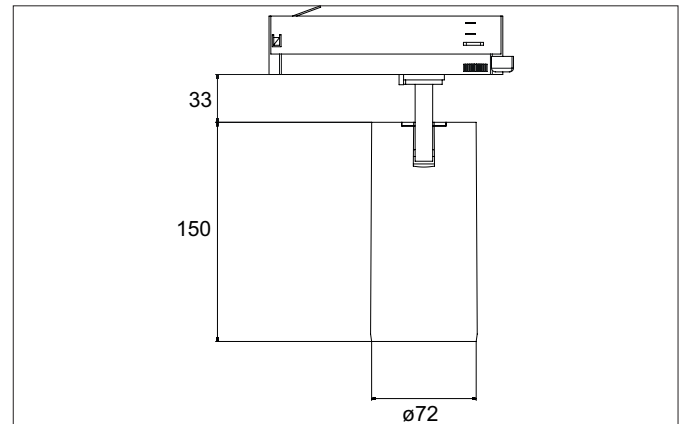

**TRAXX MAXI LED track spotlight, on/off switchable**

Article no. 88723173

Light.  
For Generations.**Tender**

LED track spotlight, on/off switchable, Round. Luminaire diameter 70.0 mm, Weight 0.666 kg, with rotationssymmetrical, deep, wide distributed light intensity. Luminous flux 2.880 lm, Power 1 x 24 W, Light colour warm white, Correlated color temperature (CCT) 3.000 K, Colour rendering index CRI > 90, Rated life time L80/B50 at 25 °C: 50.000 h, Housing material: Aluminium / Glass / Plastic, Colour: White structure, Permissible ambient temperature (ta): -20 °C - +25 °C, Protection class (EN 61140): II, Degree of protection (DIN EN 60529): IP20, .With electronic driver, on/off switchable.

Article data	
Article no.	88723173
GTIN	4251433977025
Series name	TRAXX MAXI
Short description	LED track spotlight, on/off switchable
Material	Aluminium / Glass / Plastic
Colour	White
Type of surface	Structure
Shape	Round
Outer diameter	70 mm
Weight	0.666 kg

**TRAXX MAXI LED track spotlight, on/off switchable**

Article no. 88723173

Light.  
For Generations.

Lighting technology	
Colour temperature	3.000 K
Light colour	White
Luminous flux	2,880 lm
System efficiency	120 lm/W
Colour rendering	CRI > 90
Reflector	High-gloss
Beam angle	30°
Light sharing	Symmetric
Adjustable color temperature	No

Packing data	
Gross weight	0.796 kg
Length of packaging	290 mm
Packaging width	115 mm
Packaging height	165 mm
Disposal at end of life	This product must not be disposed of with household waste. You are obliged, to dispose of such electrical waste separately. By disposing of electrical waste and other old or defective electronics separately, you support recycling or other forms of re-use. In that way you help to take care and to avoid that harmful substances get into the environment.