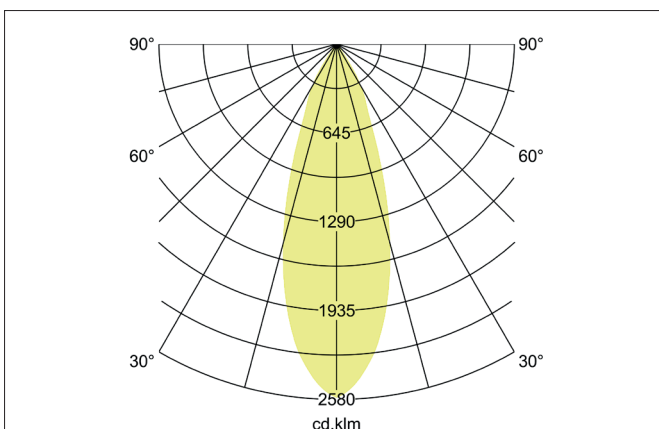

**TRAXX MAXI LED track spotlight, on/off switchable**

Article no. 88723173

Light.  
For Generations.**Tender**

LED track spotlight, on/off switchable, Round. Luminaire diameter 70.0 mm, Weight 0.666 kg, with rotationssymmetrical, deep, wide distributed light intensity. Luminous flux 2.880 lm, Power 1 x 24 W, Light colour warm white, Correlated color temperature (CCT) 3.000 K, Colour rendering index CRI > 90, Rated life time L80/B50 at 25 °C: 50.000 h, Housing material: Aluminium / Glass / Plastic, Colour: White structure, Permissible ambient temperature (ta): -20 °C - +25 °C, Protection class (EN 61140): II, Degree of protection (DIN EN 60529): IP20, .With electronic driver, on/off switchable.

Article data	
Article no.	88723173
GTIN	4251433977025
Series name	TRAXX MAXI
Short description	LED track spotlight, on/off switchable
Material	Aluminium / Glass / Plastic
Colour	White
Type of surface	Structure
Shape	Round
Outer diameter	70 mm
Weight	0.666 kg

**TRAXX MAXI LED track spotlight, on/off switchable**

Article no. 88723173

Light.  
For Generations.

Lighting technology	
Colour temperature	3.000 K
Light colour	White
Luminous flux	2,880 lm
System efficiency	120 lm/W
Colour rendering	CRI > 90
Reflector	High-gloss
Beam angle	30°
Light sharing	Symmetric
Adjustable color temperature	No