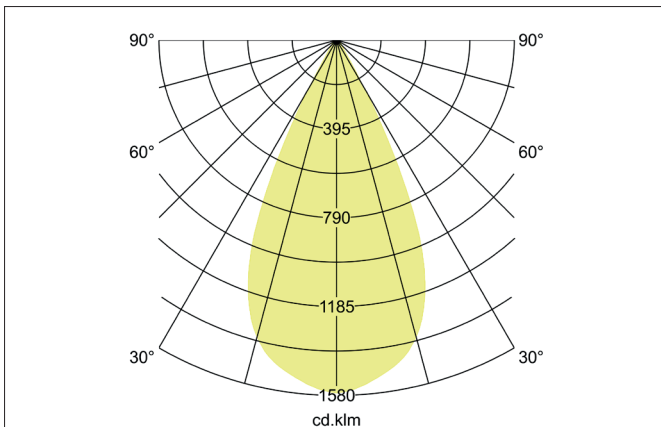

**TRAXX MIDI LED pendant luminaire, on/off switchable**

Article no. 88875175

Light.  
For Generations.**Tender**

LED pendant luminaire, on/off switchable, Round., Hight 153.0 mm, for pendulum mounting. Pendulum length max. 1500.0 mm Weight 0.62 kg, with rotationssymmetrical, deep, wide distributed light intensity. optimal light distribution due to a glass transparent cover. Luminous flux 2.565 lm, Power 1 x 20 W, Light colour neutral white, Correlated color temprature (CCT) 3.500 K, Colour rendering index CRI > 90, Rated life time L80/B50 at 25 °C: 50.000 h, Housing material: Aluminium, Colour: White structure, Permissible ambient temperature (ta): -20 °C - +25 °C, Protection class (EN 61140): I, Degree of protection (DIN EN 60529): IP20, .With electronic driver, on/off switchable.