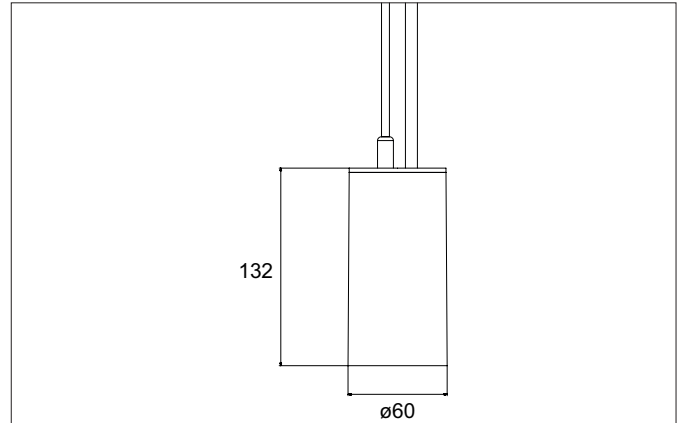

**TRAXX MIDI LED pendant luminaire, on/off switchable**

Article no. 88875175

Light.  
For Generations.**Tender**

LED pendant luminaire, on/off switchable, Round., Hight 153.0 mm, for pendulum mounting. Pendulum length max. 1500.0 mm Weight 0.62 kg, with rotationssymmetrical, deep, wide distributed light intensity. optimal light distribution due to a glass transparent cover. Luminous flux 2.565 lm, Power 1 x 20 W, Light colour neutral white, Correlated color temprature (CCT) 3.500 K, Colour rendering index CRI > 90, Rated life time L80/B50 at 25 °C: 50.000 h, Housing material: Aluminium, Colour: White structure, Permissible ambient temperature (ta): -20 °C - +25 °C, Protection class (EN 61140): I, Degree of protection (DIN EN 60529): IP20, .With electronic driver, on/off switchable.

Article data	
Article no.	88875175
GTIN	4251433977278
Series name	TRAXX MIDI
Short description	LED pendant luminaire, on/off switchable
Material	Aluminium
Colour	White
Type of surface	Structure
Shape	Round
Hight	153 mm
Weight	0.620 kg

Mounting technology	
Mounting method	Suspended
Place of installation	Ceiling-mounted
Adjustability	Not adjustable
stamp	UKCA
Pendulum length max.	1,500 mm
Material cover	Glass transparent
Suitable for through-wiring	No

Packing data	
Gross weight	0.69 kg
Length of packaging	170 mm
Packaging width	170 mm
Packaging height	110 mm
Disposal at end of life	This product must not be disposed of with household waste. You are obliged, to dispose of such electrical waste separately. By disposing of electrical waste and other old or defective electronics separately, you support recycling or other forms of re-use. In that way you help to take care and to avoid that harmful substances get into the environment.