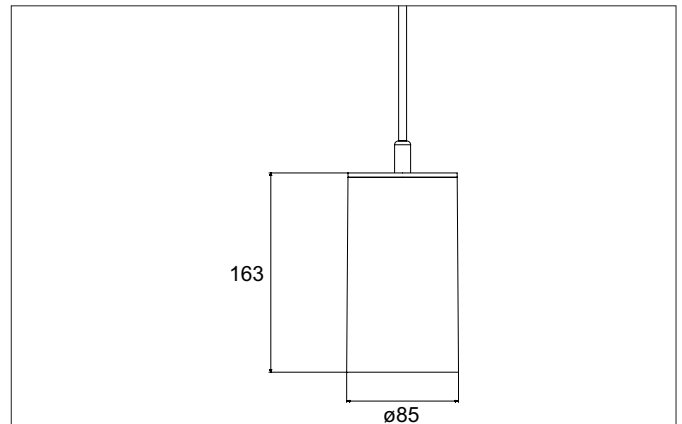

TRAXX MAXI LED pendant luminaire, on/off switchable

Article no. 88884175

Tender

LED pendant luminaire, on/off switchable, Round. Luminaire diameter 85.0 mm, Height 163.0 mm, for pendulum mounting. Pendulum length max. 1500.0 mm Weight 0.914 kg, with rotationssymmetrical, deep, wide distributed light intensity. Cover glass transparent. Luminous flux 3.738 lm, Power 1 x 26,4 W, Light colour neutral white, Correlated color temperature (CCT) 3.500 K, Colour rendering index CRI > 90, Rated life time L80/B50 at 25 °C: 50.000 h, Housing material: Aluminium / Glass / Plastic, Colour: White structure, Permissible ambient temperature (ta): -20 °C - +25 °C, Protection class (EN 61140): I, Degree of protection (DIN EN 60529): IP20. With electronic driver, on/off switchable.

Article data	
Article no.	88884175
GTIN	4251433977285
Series name	TRAXX MAXI
Short description	LED pendant luminaire, on/off switchable
Material	Aluminium / Glass / Plastic
Colour	White
Type of surface	Structure
Shape	Round
Outer diameter	85 mm
Height	163 mm
Weight	0.914 kg
Conformance	CE, UKCA

TRAXX MAXI LED pendant luminaire, on/off switchable

Article no. 88884175

Lighting technology	
Colour temperature	3.500 K
Light colour	White
Light output	Direct
Luminous flux	3,738 lm
System efficiency	134 lm/W
McAdam-Step	McAdam-Step 3
Colour rendering	CRI > 90
Reflector	High-gloss
Beam angle	40°
Light sharing	Symmetric
Adjustable color temperature	No

Packing data	
Gross weight	0.98 kg
Length of packaging	170 mm
Packaging width	170 mm
Packaging height	110 mm
Disposal at end of life	This product must not be disposed of with household waste. You are obliged, to dispose of such electrical waste separately. By disposing of electrical waste and other old or defective electronics separately, you support recycling or other forms of re-use. In that way you help to take care and to avoid that harmful substances get into the environment.