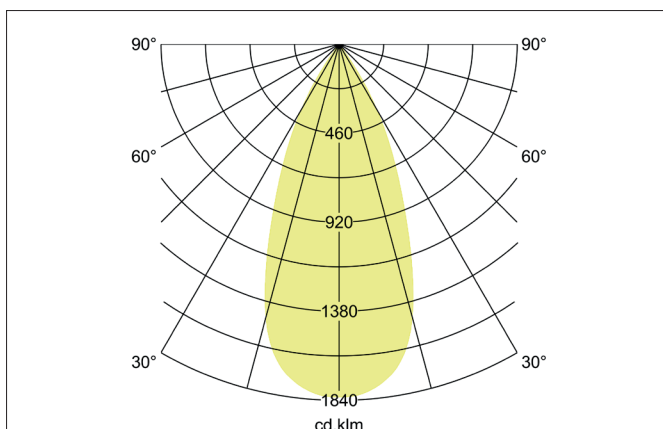

TRAXX MAXI LED pendant luminaire, on/off switchable

Article no. 88884175

Tender

LED pendant luminaire, on/off switchable, Round. Luminaire diameter 85.0 mm, Height 163.0 mm, for pendulum mounting. Pendulum length max. 1500.0 mm Weight 0.914 kg, with rotationssymmetrical, deep, wide distributed light intensity. Cover glass transparent. Luminous flux 3.738 lm, Power 1 x 26,4 W, Light colour neutral white, Correlated color temperature (CCT) 3.500 K, Colour rendering index CRI > 90, Rated life time L80/B50 at 25 °C: 50.000 h, Housing material: Aluminium / Glass / Plastic, Colour: White structure, Permissible ambient temperature (ta): -20 °C - +25 °C, Protection class (EN 61140): I, Degree of protection (DIN EN 60529): IP20. With electronic driver, on/off switchable.

Article data	
Article no.	88884175
GTIN	4251433977285
Series name	TRAXX MAXI
Short description	LED pendant luminaire, on/off switchable
Material	Aluminium / Glass / Plastic
Colour	White
Type of surface	Structure
Shape	Round
Outer diameter	85 mm
Height	163 mm
Weight	0.914 kg
Conformance	CE, UKCA

TRAXX MAXI LED pendant luminaire, on/off switchable

Article no. 88884175

Lighting technology	
Colour temperature	3.500 K
Light colour	White
Light output	Direct
Luminous flux	3,738 lm
System efficiency	134 lm/W
McAdam-Step	McAdam-Step 3
Colour rendering	CRI > 90
Reflector	High-gloss
Beam angle	40°
Light sharing	Symmetric
Adjustable color temperature	No