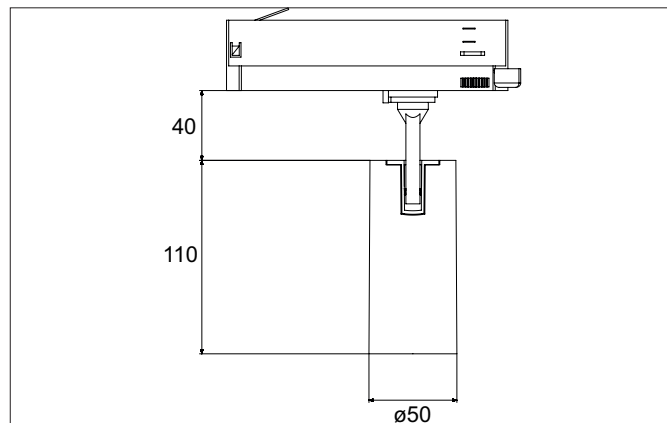

TRAXX MINI LED track spotlight, on/off switchable

Article no. 88702175

Light.
For Generations.**Tender**

LED track spotlight, on/off switchable, Round. Luminaire diameter 50.0 mm, Weight 0.378 kg, with rotationssymmetrical, deep, wide distributed light intensity. Luminous flux 1.757 lm, Power 1 x 14,5 W, Light colour neutral white, Correlated color temperature (CCT) 3.500 K, Colour rendering index CRI > 90, Rated life time L80/B50 at 25 °C: 50.000 h, Housing material: Aluminium / Glass / Plastic, Colour: White structure, Permissible ambient temperature (ta): -20 °C - +25 °C, Protection class (EN 61140): II, Degree of protection (DIN EN 60529): IP20, .With electronic driver, on/off switchable.

Article data	
Article no.	88702175
GTIN	4251433977247
Series name	TRAXX MINI
Short description	LED track spotlight, on/off switchable
Material	Aluminium / Glass / Plastic
Colour	White
Type of surface	Structure
Shape	Round
Outer diameter	50 mm
Weight	0.378 kg

TRAXX MINI LED track spotlight, on/off switchable

Article no. 88702175

Light.
For Generations.

Lighting technology	
Colour temperature	3.500 K
Light colour	White
Luminous flux	1,757 lm
System efficiency	121 lm/W
Colour rendering	CRI > 90
Reflector	High-gloss
Beam angle	20°
Light sharing	Symmetric
Adjustable color temperature	No

Packing data	
Gross weight	0.455 kg
Length of packaging	170 mm
Packaging width	170 mm
Packaging height	110 mm
Disposal at end of life	This product must not be disposed of with household waste. You are obliged, to dispose of such electrical waste separately. By disposing of electrical waste and other old or defective electronics separately, you support recycling or other forms of re-use. In that way you help to take care and to avoid that harmful substances get into the environment.