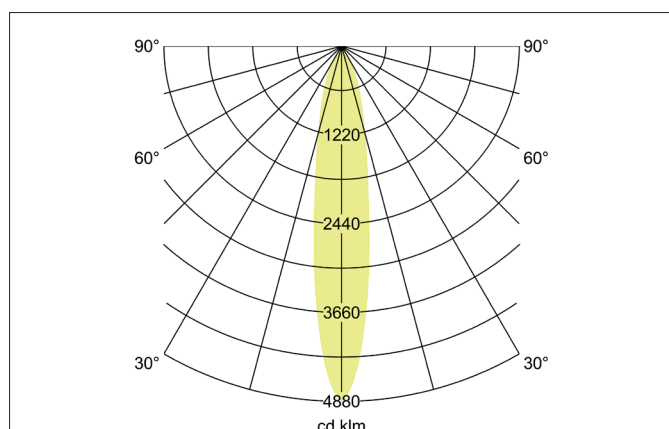

TRAXX MINI LED track spotlight, on/off switchable

Article no. 88702175

Light.
For Generations.**Tender**

LED track spotlight, on/off switchable, Round. Luminaire diameter 50.0 mm, Weight 0.378 kg, with rotationssymmetrical, deep, wide distributed light intensity. Luminous flux 1.757 lm, Power 1 x 14,5 W, Light colour neutral white, Correlated color temperature (CCT) 3.500 K, Colour rendering index CRI > 90, Rated life time L80/B50 at 25 °C: 50.000 h, Housing material: Aluminium / Glass / Plastic, Colour: White structure, Permissible ambient temperature (ta): -20 °C - +25 °C, Protection class (EN 61140): II, Degree of protection (DIN EN 60529): IP20, .With electronic driver, on/off switchable.

Article data	
Article no.	88702175
GTIN	4251433977247
Series name	TRAXX MINI
Short description	LED track spotlight, on/off switchable
Material	Aluminium / Glass / Plastic
Colour	White
Type of surface	Structure
Shape	Round
Outer diameter	50 mm
Weight	0.378 kg

TRAXX MINI LED track spotlight, on/off switchable

Article no. 88702175

Light.
For Generations.

Lighting technology	
Colour temperature	3.500 K
Light colour	White
Luminous flux	1,757 lm
System efficiency	121 lm/W
Colour rendering	CRI > 90
Reflector	High-gloss
Beam angle	20°
Light sharing	Symmetric
Adjustable color temperature	No