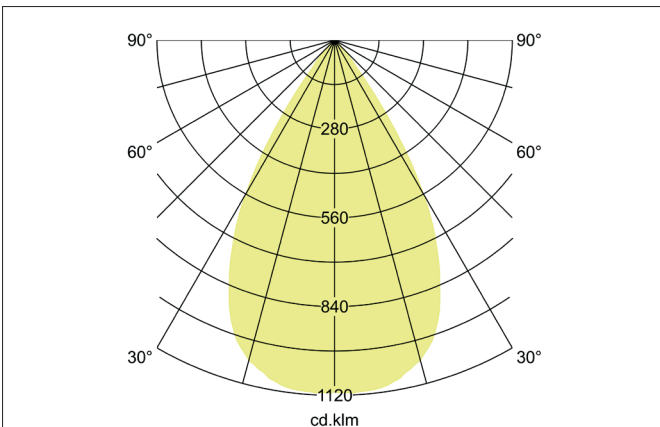

TRAXX MINI LED semi-recessed spotlight, DALI
 Article no. 88786175DA

Light.
 For Generations.

Tender
 LED semi-recessed spotlight, DALI, Round. Ceiling cut-out Ø 56 mm, Installation depth 50 mm, with rotationssymmetrical, deep, wide distributed light intensity. optimal light distribution due to a glass transparent cover. Luminous flux 1.773 lm, Power 1 x 14,5 W, Light colour neutral white, Correlated color temprature (CCT) 3.500 K, Colour rendering index CRI > 90, Rated life time L80/B50 at 25 °C: 50.000 h, Housing material: Aluminium, Colour: White structure, Permissible ambient temperature (ta): -20 °C - +25 °C, Protection class (EN 61140): II, Degree of protection (DIN EN 60529): IP20, .With electronic driver, DALI dimmable.

Article data	
Article no.	88786175DA
GTIN	4251433985891
Series name	TRAXX MINI
Short description	LED semi-recessed spotlight, DALI
Material	Aluminium
Colour	White
Type of surface	Structure
Shape	Round
Built-in diameter	56 mm
Installation depth	50 mm
Weight	N.N.

TRAXX MINI LED semi-recessed spotlight, DALI

Article no. 88786 175DA

Light.
For Generations.

Lighting technology	
Colour temperature	3.500 K
Light colour	White
Light output	Direct
Luminous flux	1,773 lm
System efficiency	122 lm/W
Colour rendering	CRI > 90
Reflector	High-gloss
Beam angle	60°
Light sharing	Symmetric