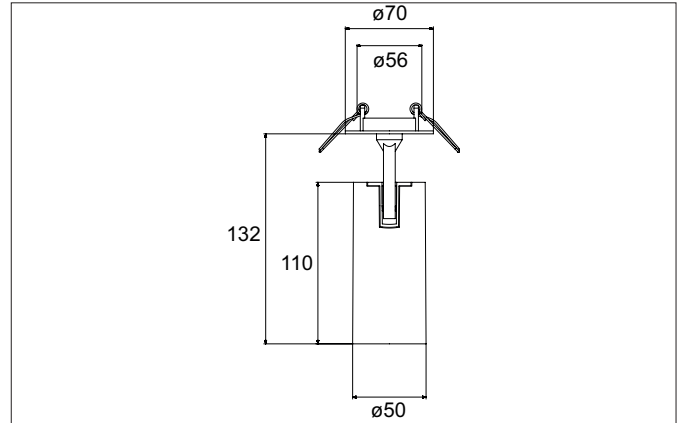

TRAXX MINI LED semi-recessed spotlight, DALI
 Article no. 88786175DA

Light.
 For Generations.

Tender
 LED semi-recessed spotlight, DALI, Round. Ceiling cut-out Ø 56 mm, Installation depth 50 mm, with rotationssymmetrical, deep, wide distributed light intensity. optimal light distribution due to a glass transparent cover. Luminous flux 1.773 lm, Power 1 x 14,5 W, Light colour neutral white, Correlated color temprature (CCT) 3.500 K, Colour rendering index CRI > 90, Rated life time L80/B50 at 25 °C: 50.000 h, Housing material: Aluminium, Colour: White structure, Permissible ambient temperature (ta): -20 °C - +25 °C, Protection class (EN 61140): II, Degree of protection (DIN EN 60529): IP20, .With electronic driver, DALI dimmable.

Article data	
Article no.	88786175DA
GTIN	4251433985891
Series name	TRAXX MINI
Short description	LED semi-recessed spotlight, DALI
Material	Aluminium
Colour	White
Type of surface	Structure
Shape	Round
Built-in diameter	56 mm
Installation depth	50 mm
Weight	N.N.

TRAXX MINI LED semi-recessed spotlight, DALI

Article no. 88786 175DA

Light.
For Generations.

Lighting technology	
Colour temperature	3.500 K
Light colour	White
Light output	Direct
Luminous flux	1,773 lm
System efficiency	122 lm/W
Colour rendering	CRI > 90
Reflector	High-gloss
Beam angle	60°
Light sharing	Symmetric

Mounting technology	
Mounting method	Recessed mounting
Place of installation	Ceiling-mounted
Adjustability	Rotable and pivoted
Swivel angle	90°
Rotation angle	350°
Head adjustable angle	90°
Further references	No cover with thermal insulation material
Material cover	Glass transparent
Suitable for through-wiring	No