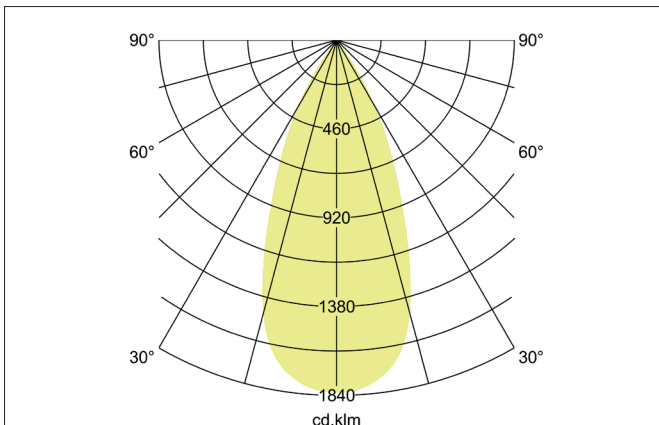

TRAXX MAXI LED track spotlight, on/off switchable

Article no. 88724175

Light.
For Generations.**Tender**

LED track spotlight, on/off switchable, Round. Luminaire diameter 70.0 mm, Weight 0.666 kg, with rotationssymmetrical, deep, wide distributed light intensity. Luminous flux 3.044 lm, Power 1 x 24 W, Light colour neutral white, Correlated color temperature (CCT) 3.500 K, Colour rendering index CRI > 90, Rated life time L80/B50 at 25 °C: 50.000 h, Housing material: Aluminium / Glass / Plastic, Colour: White structure, Permissible ambient temperature (ta): -20 °C - +25 °C, Protection class (EN 61140): II, Degree of protection (DIN EN 60529): IP20, .With electronic driver, on/off switchable.

Article data	
Article no.	88724175
GTIN	4251433977346
Series name	TRAXX MAXI
Short description	LED track spotlight, on/off switchable
Material	Aluminium / Glass / Plastic
Colour	White
Type of surface	Structure
Shape	Round
Outer diameter	70 mm
Weight	0.666 kg

TRAXX MAXI LED track spotlight, on/off switchable

Article no. 88724175

Light.
For Generations.

Lighting technology	
Colour temperature	3.500 K
Light colour	White
Luminous flux	3,044 lm
System efficiency	127 lm/W
Colour rendering	CRI > 90
Reflector	High-gloss
Beam angle	40°
Light sharing	Symmetric
Adjustable color temperature	No