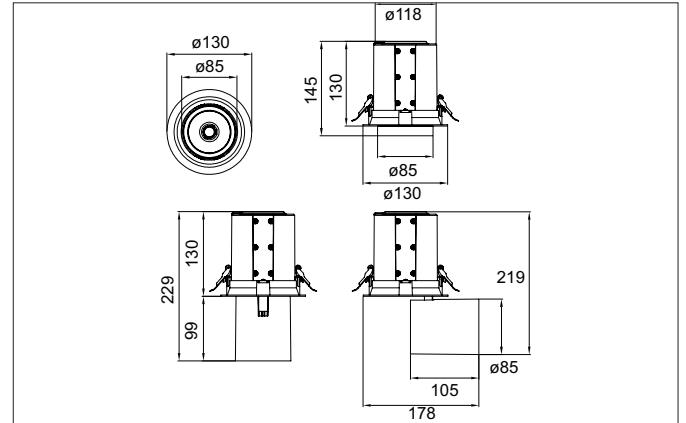

TRAXX MAXI LED recessed spotlight, DALI
Article no. 88764175DA

Light.
For Generations.

Tender

LED recessed spotlight, DALI, Round. Ceiling cut-out Ø 120 mm, Installation depth 130 mm, with rotationssymmetrical, deep, wide distributed light intensity. optimal light distribution due to a glass transparent cover. Luminous flux 3.693 lm, Power 1 x 27 W, Light colour neutral white, Correlated color temprature (CCT) 3.500 K, Colour rendering index CRI > 90, Rated life time L80/B50 at 25 °C: 50.000 h, Housing material: Aluminium / Glass / Plastic, Colour: White structure, Permissible ambient temperature (ta): -20 °C - +25 °C, Protection class (EN 61140): II, Degree of protection (DIN EN 60529): IP20, .With electronic driver, DALI dimmable.

Article data	
Article no.	88764175DA
GTIN	4251433985877
Series name	TRAXX MAXI
Short description	LED recessed spotlight, DALI
Material	Aluminium / Glass / Plastic
Colour	White
Type of surface	Structure
Shape	Round
Built-in diameter	120 mm
Installation depth	130 mm
Weight	N.N.

TRAXX MAXI LED recessed spotlight, DALI

Article no. 88764175DA

Light.
For Generations.

Lighting technology	
Colour temperature	3.500 K
Light colour	White
Light output	Direct
Luminous flux	3,693 lm
System efficiency	137 lm/W
Colour rendering	CRI > 90
Reflector	High-gloss
Beam angle	40°
Light sharing	Symmetric

Packing data	
Gross weight	N.N.
Length of packaging	175 mm
Packaging width	175 mm
Packaging height	150 mm
Disposal at end of life	This product must not be disposed of with household waste. You are obliged, to dispose of such electrical waste separately. By disposing of electrical waste and other old or defective electronics separately, you support recycling or other forms of re-use. In that way you help to take care and to avoid that harmful substances get into the environment.