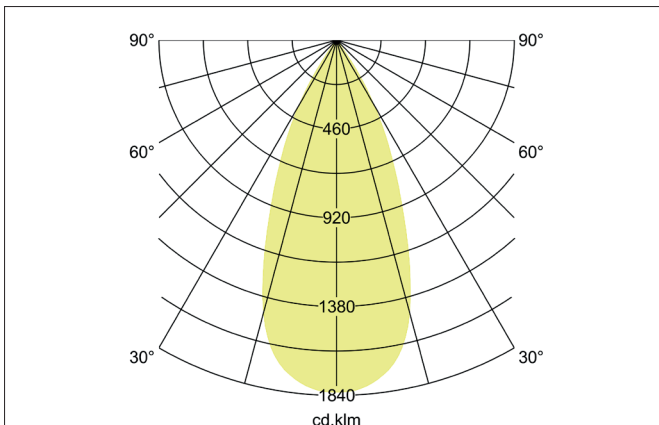

TRAXX MAXI LED recessed spotlight, DALI
Article no. 88764175DA

Light.
For Generations.

Tender

LED recessed spotlight, DALI, Round. Ceiling cut-out Ø 120 mm, Installation depth 130 mm, with rotationssymmetrical, deep, wide distributed light intensity. optimal light distribution due to a glass transparent cover. Luminous flux 3.693 lm, Power 1 x 27 W, Light colour neutral white, Correlated color temprature (CCT) 3.500 K, Colour rendering index CRI > 90, Rated life time L80/B50 at 25 °C: 50.000 h, Housing material: Aluminium / Glass / Plastic, Colour: White structure, Permissible ambient temperature (ta): -20 °C - +25 °C, Protection class (EN 61140): II, Degree of protection (DIN EN 60529): IP20, .With electronic driver, DALI dimmable.

Article data	
Article no.	88764175DA
GTIN	4251433985877
Series name	TRAXX MAXI
Short description	LED recessed spotlight, DALI
Material	Aluminium / Glass / Plastic
Colour	White
Type of surface	Structure
Shape	Round
Built-in diameter	120 mm
Installation depth	130 mm
Weight	N.N.