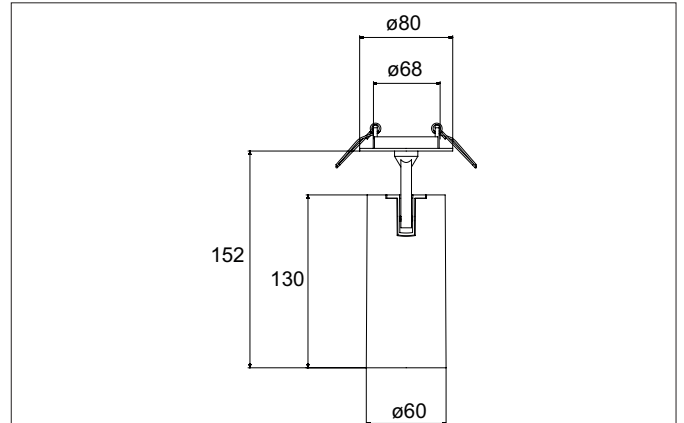

**TRAXX MIDI LED semi-recessed spotlight, DALI**  
 Article no. 88792175DA

Light.  
 For Generations.

**Tender**  
 LED semi-recessed spotlight, DALI, Round. Ceiling cut-out Ø 68 mm, Installation depth 50 mm, with rotationssymmetrical, deep, wide distributed light intensity. optimal light distribution due to a glass transparent cover. Luminous flux 2.519 lm, Power 1 x 21 W, Light colour neutral white, Correlated color temprature (CCT) 3.500 K, Colour rendering index CRI > 90, Rated life time L80/B50 at 25 °C: 50.000 h, Housing material: Aluminium, Colour: White structure, Permissible ambient temperature (ta): -20 °C - +25 °C, Protection class (EN 61140): II, Degree of protection (DIN EN 60529): IP20, .With electronic driver, DALI dimmable.

Article data	
Article no.	88792175DA
GTIN	4251433985709
Series name	TRAXX MIDI
Short description	LED semi-recessed spotlight, DALI
Material	Aluminium
Colour	White
Type of surface	Structure
Shape	Round
Built-in diameter	68 mm
Installation depth	50 mm
Weight	N.N.

**TRAXX MIDI LED semi-recessed spotlight, DALI**

Article no. 88792175DA

Light.  
For Generations.

Lighting technology	
Colour temperature	3.500 K
Light colour	White
Light output	Direct
Luminous flux	2,519 lm
System efficiency	120 lm/W
Colour rendering	CRI > 90
Reflector	High-gloss
Beam angle	25°
Light sharing	Symmetric

Mounting technology	
Mounting method	Recessed mounting
Place of installation	Ceiling-mounted
Adjustability	Rotable and pivoted
Swivel angle	90°
Rotation angle	350°
Head adjustable angle	90°
Further references	No cover with thermal insulation material
Material cover	Glass transparent
Suitable for through-wiring	No