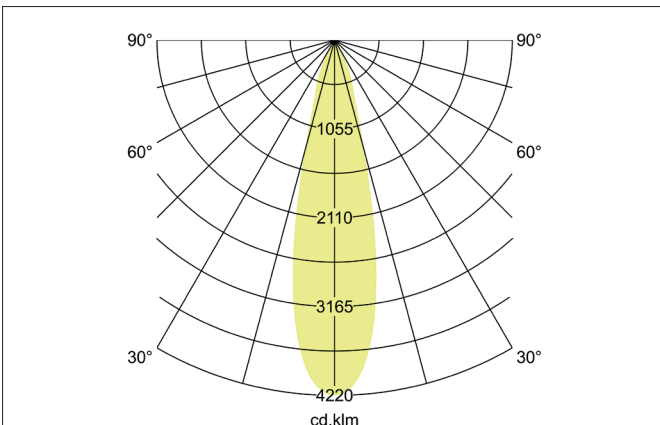

**TRAXX MIDI LED semi-recessed spotlight, DALI**  
 Article no. 88792175DA

Light.  
 For Generations.

**Tender**  
 LED semi-recessed spotlight, DALI, Round. Ceiling cut-out Ø 68 mm, Installation depth 50 mm, with rotationssymmetrical, deep, wide distributed light intensity. optimal light distribution due to a glass transparent cover. Luminous flux 2.519 lm, Power 1 x 21 W, Light colour neutral white, Correlated color temprature (CCT) 3.500 K, Colour rendering index CRI > 90, Rated life time L80/B50 at 25 °C: 50.000 h, Housing material: Aluminium, Colour: White structure, Permissible ambient temperature (ta): -20 °C - +25 °C, Protection class (EN 61140): II, Degree of protection (DIN EN 60529): IP20, .With electronic driver, DALI dimmable.