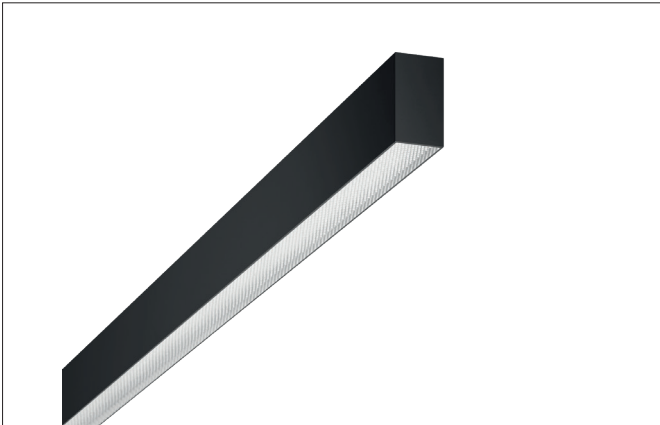

BIRO40 LED surface-mounted profile

Article no. 77133088

Tender

LED surface-mounted profile, Rectangular. Luminaire length 1144.0 mm, Luminaire width 40.0 mm, Height 75.0 mm Weight 2.6 kg, with rotationssymmetrical, deep, wide distributed light intensity. Cover plastic, microprismatic. Luminous flux 1.520 lm, UGR < 19, Power 17,9 W, Light colour warm white to daylight white, Correlated color temprature (CCT) 2.700 - 6.500 K, Colour rendering index CRI > 80, Rated life time L70/B50 at 25 °C: 65.000 h, Rated life time L80/B50 at 25 °C: 70.000 h, Housing material: Aluminium / Acrylic, Colour: Black, Permissible ambient temperature (ta): -20 °C - +25 °C, Protection class (EN 61140): I, Degree of protection (DIN EN 60529): IP20. With electronic driver, DALI-DT8 dimmable.

Article data	
Article no.	77133088
GTIN	4251433934486
Series name	BIRO40
Short description	LED surface-mounted profile
Material	Aluminium / Acrylic
Colour	Black
Shape	Rectangular
Length	1,144 mm
Width	40 mm
Height	75 mm
Weight	2.600 kg
Conformance	CE, UKCA

BIRO40 LED surface-mounted profile

Article no. 77133088

Lighting technology	
Colour temperature	2.700 K - 6.500 K
Light colour	White
Light output	Direct
Luminous flux	1,520 lm
System efficiency	85 lm/W
McAdam-Step	McAdam-Step 3
Colour rendering	CRI > 80
Reflector	Without
Beam angle	80°
Glare evaluation	UGR < 19
Light sharing	Symmetric
Adjustable color temperature	Infinite control