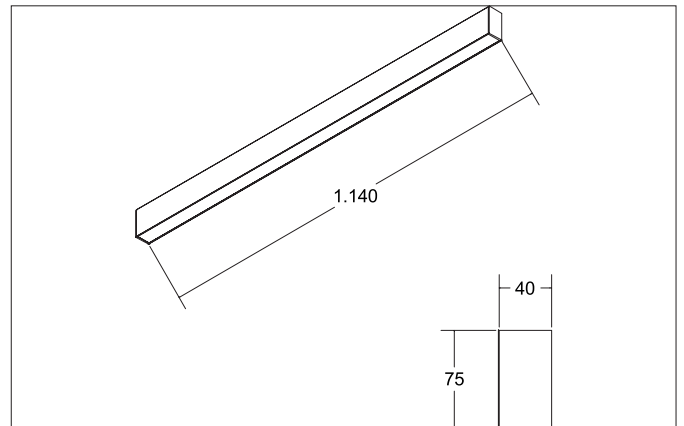

BIRO40 LED surface-mounted profile

Article no. 77133088

Tender

LED surface-mounted profile, Rectangular. Luminaire length 1144.0 mm, Luminaire width 40.0 mm, Height 75.0 mm Weight 2.6 kg, with rotationssymmetrical, deep, wide distributed light intensity. Cover plastic, microprismatic. Luminous flux 1.520 lm, UGR < 19, Power 17,9 W, Light colour warm white to daylight white, Correlated color temprature (CCT) 2.700 - 6.500 K, Colour rendering index CRI > 80, Rated life time L70/B50 at 25 °C: 65.000 h, Rated life time L80/B50 at 25 °C: 70.000 h, Housing material: Aluminium / Acrylic, Colour: Black, Permissible ambient temperature (ta): -20 °C - +25 °C, Protection class (EN 61140): I, Degree of protection (DIN EN 60529): IP20. With electronic driver, DALI-DT8 dimmable.

Article data	
Article no.	77133088
GTIN	4251433934486
Series name	BIRO40
Short description	LED surface-mounted profile
Material	Aluminium / Acrylic
Colour	Black
Shape	Rectangular
Length	1,144 mm
Width	40 mm
Height	75 mm
Weight	2.600 kg
Conformance	CE, UKCA

Mounting technology	
Mounting method	Surface mounting
Place of installation	Ceiling-mounted
Adjustability	Not adjustable
Material cover	Plastic, microprismatic

Packing data	
Gross weight	3.05 kg
Length of packaging	1,250 mm
Packaging width	160 mm
Packaging height	135 mm
Disposal at end of life	<p>This product must not be disposed of with household waste. You are obliged, to dispose of such electrical waste separately.</p> <p>By disposing of electrical waste and other old or defective electronics separately, you support recycling or other forms of re-use. In that way you help to take care and to avoid that harmful substances get into the environment.</p>