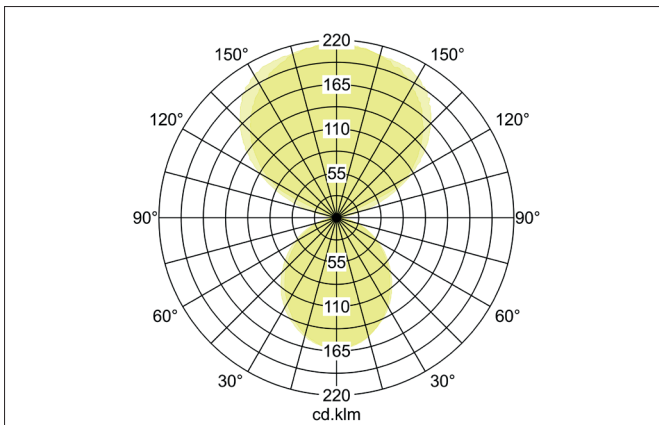

BIRO40 LED pendant profile luminaire direct/indirect
Article no. 77353088

Light.
For Generations.

Tender

LED pendant profile luminaire direct/indirect, Rectangular. Luminaire length 1144.0 mm, Luminaire width 40.0 mm, Height 75.0 mm, for pendulum mounting. Pendulum length max. 1500.0 mm Weight 2.7 kg, optimal light distribution due to a plastic, satinised cover. Luminous flux 5.260 lm, UGR < 20, Power 45,9 W, Light colour warm white to daylight white, Correlated color temperature (CCT) 2.700 - 6.500 K, Colour rendering index CRI > 80, Rated life time L70/B50 at 25 °C: 65.000 h, Rated life time L80/B50 at 25 °C: 70.000 h, Housing material: Aluminium / Acrylic, Colour: Black, Permissible ambient temperature (ta): -20 °C - +25 °C, Protection class (EN 61140): I, Degree of protection (DIN EN 60529): IP20, .With electronic driver, DALI dimmable.

| Article data | |
|-------------------|---|
| Article no. | 77353088 |
| GTIN | 4251433935391 |
| Series name | BIRO40 |
| Short description | LED pendant profile luminaire direct/indirect |
| Material | Aluminium / Acrylic |
| Colour | Black |
| Shape | Rectangular |
| Length | 1,144 mm |
| Width | 40 mm |
| Height | 75 mm |
| Weight | 2.700 kg |

BIRO40 LED pendant profile luminaire direct/indirect

Article no. 77353088

Light.
For Generations.

| Lighting technology | |
|------------------------------|----------------------|
| Colour temperature | 2.700 K - 6.500 K |
| Light colour | White |
| Light output | Direct/Indirect |
| Luminous flux | 5,260 lm |
| System efficiency | 115 lm/W |
| Colour rendering | CRI > 80 |
| Luminaire optics | Cover satin |
| Reflector | Without |
| Beam angle | 80° |
| Glare evaluation | UGR < 20 |
| Light sharing | Symmetric/asymmetric |
| Adjustable color temperature | No |