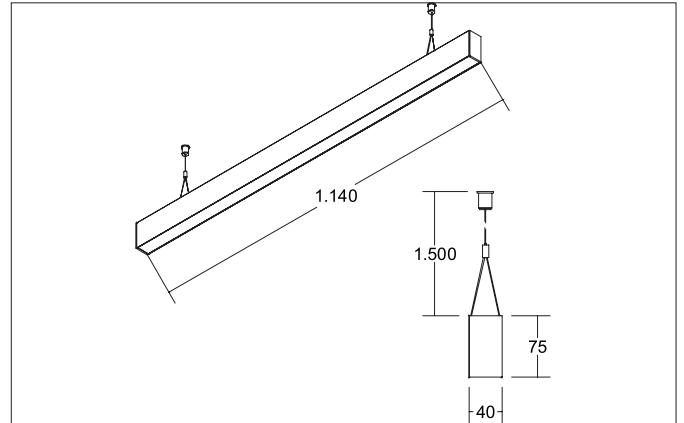

BIRO40 LED pendant profile luminaire direct/indirect
Article no. 77353088

Light.
For Generations.

Tender

LED pendant profile luminaire direct/indirect, Rectangular. Luminaire length 1144.0 mm, Luminaire width 40.0 mm, Height 75.0 mm, for pendulum mounting. Pendulum length max. 1500.0 mm Weight 2.7 kg, optimal light distribution due to a plastic, satinised cover. Luminous flux 5.260 lm, UGR < 20, Power 45,9 W, Light colour warm white to daylight white, Correlated color temperature (CCT) 2.700 - 6.500 K, Colour rendering index CRI > 80, Rated life time L70/B50 at 25 °C: 65.000 h, Rated life time L80/B50 at 25 °C: 70.000 h, Housing material: Aluminium / Acrylic, Colour: Black, Permissible ambient temperature (ta): -20 °C - +25 °C, Protection class (EN 61140): I, Degree of protection (DIN EN 60529): IP20, .With electronic driver, DALI dimmable.

| Article data | |
|-------------------|---|
| Article no. | 77353088 |
| GTIN | 4251433935391 |
| Series name | BIRO40 |
| Short description | LED pendant profile luminaire direct/indirect |
| Material | Aluminium / Acrylic |
| Colour | Black |
| Shape | Rectangular |
| Length | 1,144 mm |
| Width | 40 mm |
| Height | 75 mm |
| Weight | 2.700 kg |

| Packing data | |
|-------------------------|---|
| Gross weight | 3.15 kg |
| Length of packaging | 1,250 mm |
| Packaging width | 160 mm |
| Packaging height | 135 mm |
| Disposal at end of life | This product must not be disposed of with household waste. You are obliged, to dispose of such electrical waste separately. By disposing of electrical waste and other old or defective electronics separately, you support recycling or other forms of re-use. In that way you help to take care and to avoid that harmful substances get into the environment. |