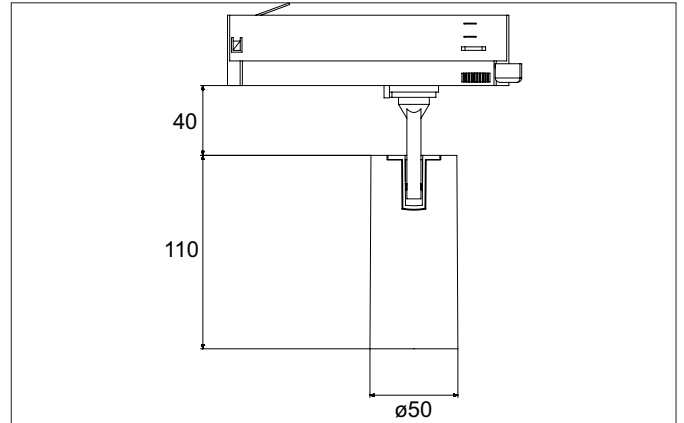

TRAXX MINI LED track spotlight, on/off switchable
Article no. 88706175

Light.
For Generations.

Tender

LED track spotlight, on/off switchable, Round. Luminaire diameter 50.0 mm, Weight 0.378 kg, with rotationssymmetrical, deep, wide distributed light intensity. Luminous flux 1.773 lm, Power 1 x 14,5 W, Light colour neutral white, Correlated color temperature (CCT) 3.500 K, Colour rendering index CRI > 90, Rated life time L80/B50 at 25 °C: 50.000 h, Housing material: Aluminium / Glass / Plastic, Colour: White structure, Permissible ambient temperature (ta): -20 °C - +25 °C, Protection class (EN 61140): II, Degree of protection (DIN EN 60529): IP20, .With electronic driver, on/off switchable.

Article data	
Article no.	88706175
GTIN	4251433977230
Series name	TRAXX MINI
Short description	LED track spotlight, on/off switchable
Material	Aluminium / Glass / Plastic
Colour	White
Type of surface	Structure
Shape	Round
Outer diameter	50 mm
Weight	0.378 kg

TRAXX MINI LED track spotlight, on/off switchable

Article no. 88706175

Light.
For Generations.

Lighting technology	
Colour temperature	3.500 K
Light colour	White
Luminous flux	1,773 lm
System efficiency	122 lm/W
Colour rendering	CRI > 90
Reflector	High-gloss
Beam angle	60°
Light sharing	Symmetric
Adjustable color temperature	No

Packing data	
Gross weight	0.455 kg
Length of packaging	170 mm
Packaging width	170 mm
Packaging height	110 mm
Disposal at end of life	This product must not be disposed of with household waste. You are obliged, to dispose of such electrical waste separately. By disposing of electrical waste and other old or defective electronics separately, you support recycling or other forms of re-use. In that way you help to take care and to avoid that harmful substances get into the environment.