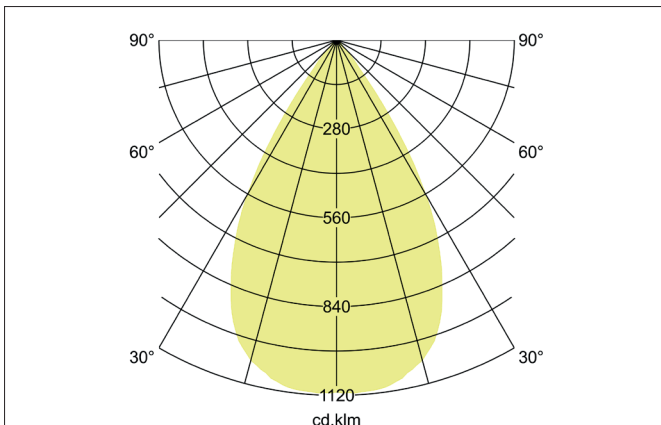

TRAXX MINI LED track spotlight, on/off switchable
Article no. 88706175

Light.
For Generations.

Tender

LED track spotlight, on/off switchable, Round. Luminaire diameter 50.0 mm, Weight 0.378 kg, with rotationssymmetrical, deep, wide distributed light intensity. Luminous flux 1.773 lm, Power 1 x 14,5 W, Light colour neutral white, Correlated color temperature (CCT) 3.500 K, Colour rendering index CRI > 90, Rated life time L80/B50 at 25 °C: 50.000 h, Housing material: Aluminium / Glass / Plastic, Colour: White structure, Permissible ambient temperature (ta): -20 °C - +25 °C, Protection class (EN 61140): II, Degree of protection (DIN EN 60529): IP20, .With electronic driver, on/off switchable.

Article data	
Article no.	88706175
GTIN	4251433977230
Series name	TRAXX MINI
Short description	LED track spotlight, on/off switchable
Material	Aluminium / Glass / Plastic
Colour	White
Type of surface	Structure
Shape	Round
Outer diameter	50 mm
Weight	0.378 kg

TRAXX MINI LED track spotlight, on/off switchable

Article no. 88706175

Light.
For Generations.

Lighting technology	
Colour temperature	3.500 K
Light colour	White
Luminous flux	1,773 lm
System efficiency	122 lm/W
Colour rendering	CRI > 90
Reflector	High-gloss
Beam angle	60°
Light sharing	Symmetric
Adjustable color temperature	No