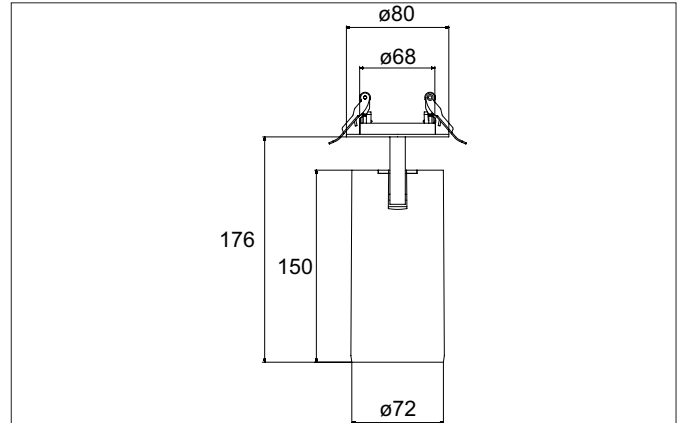

TRAXX MAXI LED semi-recessed spotlight, DALI

Article no. 88802175DA

Light.
For Generations.

Tender

LED semi-recessed spotlight, DALI, Round. Ceiling cut-out \varnothing 68 mm, Installation depth 50 mm, Weight 0,110 kg, with rotationssymmetrical, deep, wide distributed light intensity. optimal light distribution due to a glass transparent cover. Luminous flux 2.935 lm, Power 1 x 24 W, Light colour neutral white, Correlated color temprature (CCT) 3.500 K, Colour rendering index CRI > 90, Rated life time L80/B50 at 25 °C: 50.000 h, Housing material: Aluminium, Colour: White structure, Permissible ambient temperature (ta): -20 °C - +25 °C, Protection class (EN 61140): II, Degree of protection (DIN EN 60529): IP20, .With electronic driver, DALI dimmable.

Article data	
Article no.	88802175DA
GTIN	4251433986065
Series name	TRAXX MAXI
Short description	LED semi-recessed spotlight, DALI
Material	Aluminium
Colour	White
Type of surface	Structure
Shape	Round
Built-in diameter	68 mm
Installation depth	50 mm
Weight	0.110 kg

TRAXX MAXI LED semi-recessed spotlight, DALI

Article no. 88802175DA

Light.
For Generations.

Lighting technology	
Colour temperature	3.500 K
Light colour	White
Light output	Direct
Luminous flux	2,935 lm
System efficiency	122 lm/W
Colour rendering	CRI > 90
Reflector	High-gloss
Beam angle	20°
Light sharing	Symmetric
Adjustable color temperature	No

Packing data	
Gross weight	0.72 kg
Length of packaging	71 mm
Packaging width	71 mm
Packaging height	220 mm
Disposal at end of life	This product must not be disposed of with household waste. You are obliged, to dispose of such electrical waste separately. By disposing of electrical waste and other old or defective electronics separately, you support recycling or other forms of re-use. In that way you help to take care and to avoid that harmful substances get into the environment.