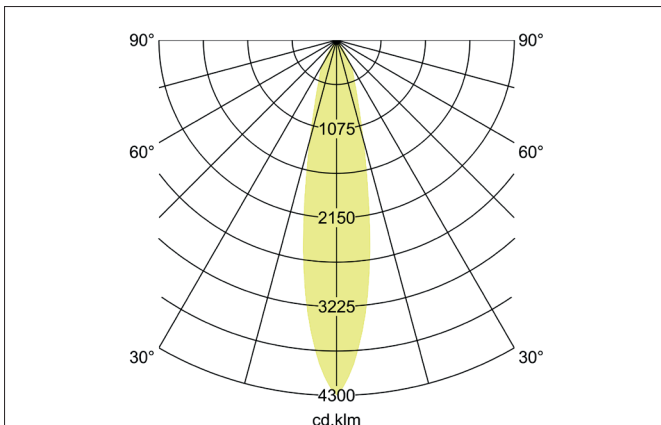

TRAXX MAXI LED semi-recessed spotlight, DALI

Article no. 88802175DA

Light.
For Generations.

Tender

LED semi-recessed spotlight, DALI, Round. Ceiling cut-out \varnothing 68 mm, Installation depth 50 mm, Weight 0,110 kg, with rotationssymmetrical, deep, wide distributed light intensity. optimal light distribution due to a glass transparent cover. Luminous flux 2.935 lm, Power 1 x 24 W, Light colour neutral white, Correlated color temprature (CCT) 3.500 K, Colour rendering index CRI > 90, Rated life time L80/B50 at 25 °C: 50.000 h, Housing material: Aluminium, Colour: White structure, Permissible ambient temperature (ta): -20 °C - +25 °C, Protection class (EN 61140): II, Degree of protection (DIN EN 60529): IP20, .With electronic driver, DALI dimmable.

Article data	
Article no.	88802175DA
GTIN	4251433986065
Series name	TRAXX MAXI
Short description	LED semi-recessed spotlight, DALI
Material	Aluminium
Colour	White
Type of surface	Structure
Shape	Round
Built-in diameter	68 mm
Installation depth	50 mm
Weight	0.110 kg

TRAXX MAXI LED semi-recessed spotlight, DALI

Article no. 88802175DA

Light.
For Generations.

Lighting technology	
Colour temperature	3.500 K
Light colour	White
Light output	Direct
Luminous flux	2,935 lm
System efficiency	122 lm/W
Colour rendering	CRI > 90
Reflector	High-gloss
Beam angle	20°
Light sharing	Symmetric
Adjustable color temperature	No