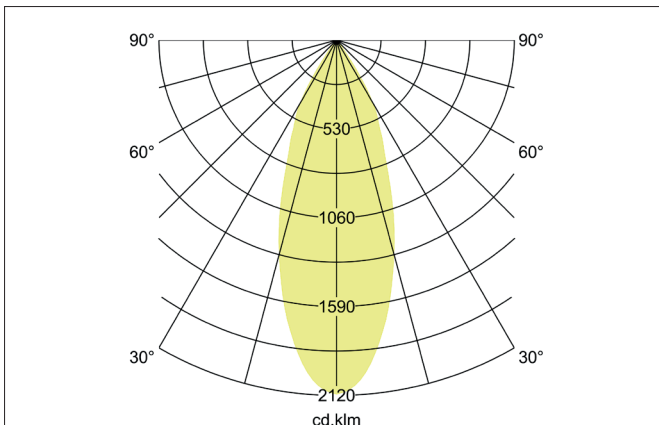

ARTEMIS MIDI LED recessed spotlight, on/off switchable

Article no. 88263175

Light.
For Generations.**Tender**

LED recessed spotlight, on/off switchable, Round. Ceiling cut-out Ø 152 mm, Installation depth 128 mm, Outer diameter 164 mm, Weight 1,000 kg, with rotationssymmetrical, deep, wide distributed light intensity. optimal light distribution due to a glass transparent cover. Luminous flux 3.924 lm, Power 1 x 31,5 W, Light colour neutral white, Correlated color temperature (CCT) 3.500 K, Colour rendering index CRI > 90, Housing material: Aluminium, Colour: White structure, Permissible ambient temperature (ta): -20 °C - +25 °C, Protection class (EN 61140): II, Degree of protection (DIN EN 60529): IP20, .With electronic driver, on/off switchable.

Article data	
Article no.	88263175
GTIN	4251433973850
Series name	ARTEMIS MIDI
Short description	LED recessed spotlight, on/off switchable
Material	Aluminium
Colour	White
Type of surface	Structure
Shape	Round
Outer diameter	164 mm
Built-in diameter	152 mm
Installation depth	128 mm
Weight	1.000 kg