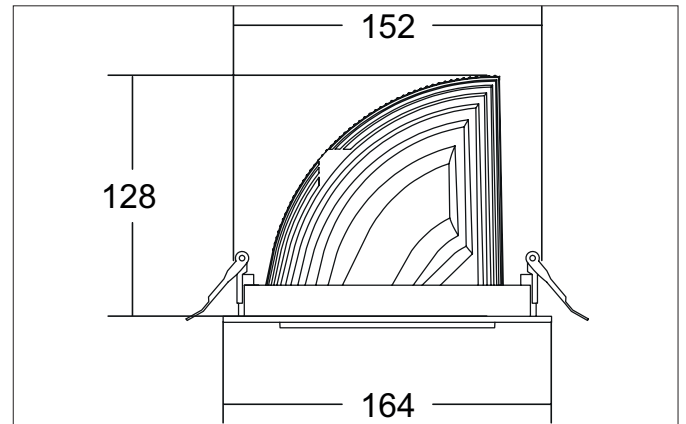

ARTEMIS MIDI LED recessed spotlight, on/off switchable

Article no. 88263175

Light.
For Generations.**Tender**

LED recessed spotlight, on/off switchable, Round. Ceiling cut-out Ø 152 mm, Installation depth 128 mm, Outer diameter 164 mm, Weight 1,000 kg, with rotationssymmetrical, deep, wide distributed light intensity. optimal light distribution due to a glass transparent cover. Luminous flux 3.924 lm, Power 1 x 31,5 W, Light colour neutral white, Correlated color temperature (CCT) 3.500 K, Colour rendering index CRI > 90, Housing material: Aluminium, Colour: White structure, Permissible ambient temperature (ta): -20 °C - +25 °C, Protection class (EN 61140): II, Degree of protection (DIN EN 60529): IP20, .With electronic driver, on/off switchable.

Article data	
Article no.	88263175
GTIN	4251433973850
Series name	ARTEMIS MIDI
Short description	LED recessed spotlight, on/off switchable
Material	Aluminium
Colour	White
Type of surface	Structure
Shape	Round
Outer diameter	164 mm
Built-in diameter	152 mm
Installation depth	128 mm
Weight	1.000 kg

Packing data	
Gross weight	1.06 kg
Length of packaging	164 mm
Packaging width	164 mm
Packaging height	128 mm
Disposal at end of life	This product must not be disposed of with household waste. You are obliged, to dispose of such electrical waste separately. By disposing of electrical waste and other old or defective electronics separately, you support recycling or other forms of re-use. In that way you help to take care and to avoid that harmful substances get into the environment.