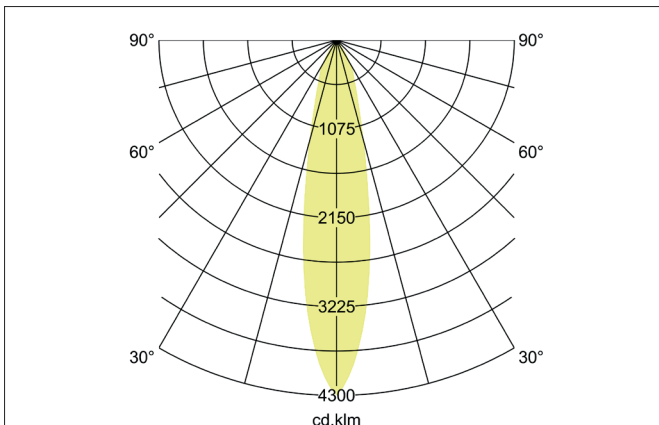

**TRAXX MAXI LED track spotlight, on/off switchable**

Article no. 88722175

Light.  
For Generations.**Tender**

LED track spotlight, on/off switchable, Round. Luminaire diameter 70.0 mm, Weight 0.666 kg, with rotationssymmetrical, deep, wide distributed light intensity. Luminous flux 2.943 lm, Power 1 x 24 W, Light colour neutral white, Correlated color temperature (CCT) 3.500 K, Colour rendering index CRI > 90, Rated life time L80/B50 at 25 °C: 50.000 h, Housing material: Aluminium / Glass / Plastic, Colour: White structure, Permissible ambient temperature (ta): -20 °C - +25 °C, Protection class (EN 61140): II, Degree of protection (DIN EN 60529): IP20, .With electronic driver, on/off switchable.

Article data	
Article no.	88722175
GTIN	4251433977377
Series name	TRAXX MAXI
Short description	LED track spotlight, on/off switchable
Material	Aluminium / Glass / Plastic
Colour	White
Type of surface	Structure
Shape	Round
Outer diameter	70 mm
Weight	0.666 kg

**TRAXX MAXI LED track spotlight, on/off switchable**

Article no. 88722175

Light.  
For Generations.

Lighting technology	
Colour temperature	3.500 K
Light colour	White
Luminous flux	2,943 lm
System efficiency	123 lm/W
Colour rendering	CRI > 90
Reflector	High-gloss
Beam angle	20°
Light sharing	Symmetric
Adjustable color temperature	No