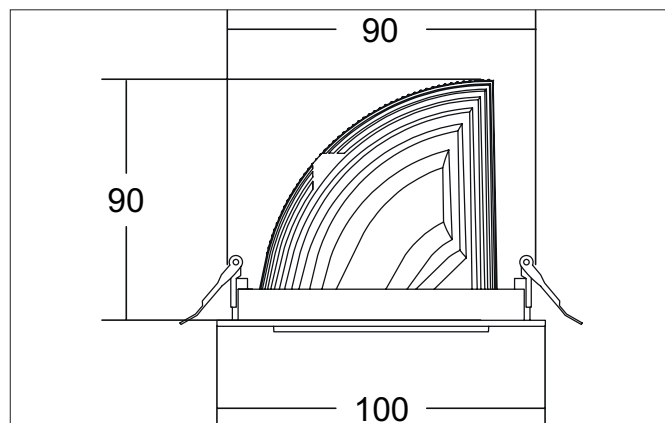

**ARTEMIS MICRO LED recessed spotlight, DALI**

Article no. 88242175DA

Light.  
For Generations.**Tender**

LED recessed spotlight, DALI, Round. Ceiling cut-out Ø 90 mm, Installation depth 90 mm, Outer diameter 100 mm, Weight 0,400 kg, with rotationssymmetrical, deep, wide distributed light intensity. optimal light distribution due to a glass transparent cover. Luminous flux 1.802 lm, Power 1 x 15 W, Light colour neutral white, Correlated color temprature (CCT) 3.500 K, Colour rendering index CRI > 90, Housing material: Aluminium, Colour: White structure, Permissible ambient temperature (ta): -20 °C - +25 °C, Protection class (EN 61140): II, Degree of protection (DIN EN 60529): IP20, .With electronic driver, DALI dimmable.

Article data	
Article no.	88242175DA
GTIN	4251433985884
Series name	ARTEMIS MICRO
Short description	LED recessed spotlight, DALI
Material	Aluminium
Colour	White
Type of surface	Structure
Shape	Round
Outer diameter	100 mm
Built-in diameter	90 mm
Installation depth	90 mm
Weight	0.400 kg

Mounting technology	
Mounting method	Recessed mounting
Place of installation	Ceiling-mounted
Adjustability	Rotatable and adjustable head
Swivel angle	90°
Rotation angle	350°
Head adjustable angle	90°
Further references	No cover with thermal insulation material
Material cover	Glass transparent
Suitable for through-wiring	No