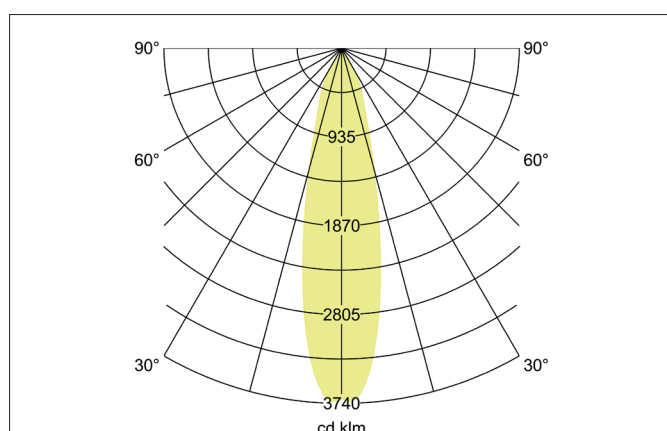

**ARTEMIS MICRO LED recessed spotlight, DALI**

Article no. 88242175DA

Light.  
For Generations.**Tender**

LED recessed spotlight, DALI, Round. Ceiling cut-out Ø 90 mm, Installation depth 90 mm, Outer diameter 100 mm, Weight 0,400 kg, with rotationssymmetrical, deep, wide distributed light intensity. optimal light distribution due to a glass transparent cover. Luminous flux 1.802 lm, Power 1 x 15 W, Light colour neutral white, Correlated color temprature (CCT) 3.500 K, Colour rendering index CRI > 90, Housing material: Aluminium, Colour: White structure, Permissible ambient temperature (ta): -20 °C - +25 °C, Protection class (EN 61140): II, Degree of protection (DIN EN 60529): IP20, .With electronic driver, DALI dimmable.

Article data	
Article no.	88242175DA
GTIN	4251433985884
Series name	ARTEMIS MICRO
Short description	LED recessed spotlight, DALI
Material	Aluminium
Colour	White
Type of surface	Structure
Shape	Round
Outer diameter	100 mm
Built-in diameter	90 mm
Installation depth	90 mm
Weight	0.400 kg