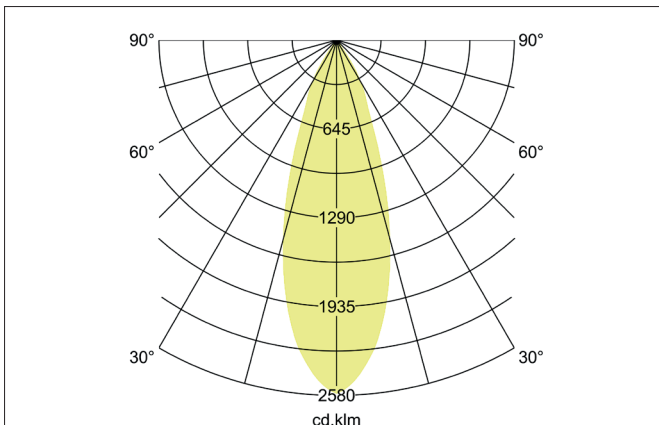

TRAXX MAXI LED track spotlight, DALI

Article no. 88723175DA

Light.
For Generations.**Tender**

LED track spotlight, DALI, Round. Luminaire diameter 70.0 mm, with rotationssymmetrical, deep, wide distributed light intensity. Luminous flux 2.882 lm, Power 1 x 24 W, Light colour neutral white, Correlated color temperature (CCT) 3.500 K, Colour rendering index CRI > 90, Rated life time L80/B50 at 25 °C: 50.000 h, Housing material: Aluminium / Glass / Plastic, Colour: White structure, Permissible ambient temperature (ta): -20 °C - +25 °C, Protection class (EN 61140): II, Degree of protection (DIN EN 60529): IP20, .With electronic driver, DALI-2 dimmable.

Article data	
Article no.	88723175DA
GTIN	4251433985501
Series name	TRAXX MAXI
Short description	LED track spotlight, DALI
Material	Aluminium / Glass / Plastic
Colour	White
Type of surface	Structure
Shape	Round
Outer diameter	70 mm
Weight	N.N.

TRAXX MAXI LED track spotlight, DALI

Article no. 88723175DA

Light.
For Generations.

Lighting technology	
Colour temperature	3.500 K
Light colour	White
Luminous flux	2,882 lm
System efficiency	120 lm/W
Colour rendering	CRI > 90
Reflector	High-gloss
Beam angle	30°
Light sharing	Symmetric
Adjustable color temperature	No