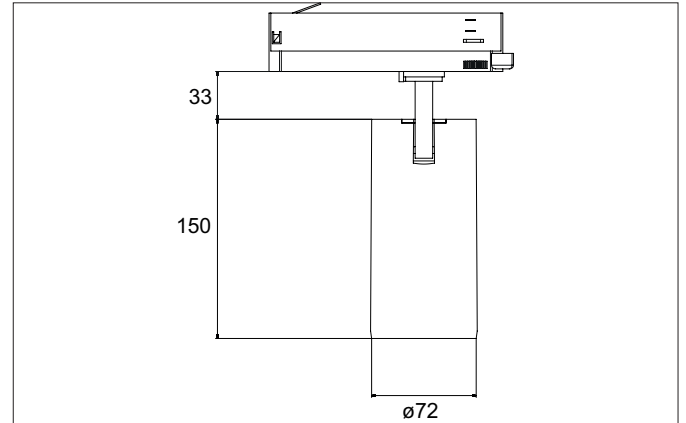

TRAXX MAXI LED track spotlight, DALI

Article no. 88723175DA

Light.
For Generations.**Tender**

LED track spotlight, DALI, Round. Luminaire diameter 70.0 mm, with rotationssymmetrical, deep, wide distributed light intensity. Luminous flux 2.882 lm, Power 1 x 24 W, Light colour neutral white, Correlated color temperature (CCT) 3.500 K, Colour rendering index CRI > 90, Rated life time L80/B50 at 25 °C: 50.000 h, Housing material: Aluminium / Glass / Plastic, Colour: White structure, Permissible ambient temperature (ta): -20 °C - +25 °C, Protection class (EN 61140): II, Degree of protection (DIN EN 60529): IP20, .With electronic driver, DALI-2 dimmable.

Article data	
Article no.	88723175DA
GTIN	4251433985501
Series name	TRAXX MAXI
Short description	LED track spotlight, DALI
Material	Aluminium / Glass / Plastic
Colour	White
Type of surface	Structure
Shape	Round
Outer diameter	70 mm
Weight	N.N.

TRAXX MAXI LED track spotlight, DALI

Article no. 88723175DA

Light.
For Generations.

Lighting technology	
Colour temperature	3.500 K
Light colour	White
Luminous flux	2,882 lm
System efficiency	120 lm/W
Colour rendering	CRI > 90
Reflector	High-gloss
Beam angle	30°
Light sharing	Symmetric
Adjustable color temperature	No

Packing data	
Gross weight	0.796 kg
Length of packaging	290 mm
Packaging width	115 mm
Packaging height	165 mm
Disposal at end of life	This product must not be disposed of with household waste. You are obliged, to dispose of such electrical waste separately. By disposing of electrical waste and other old or defective electronics separately, you support recycling or other forms of re-use. In that way you help to take care and to avoid that harmful substances get into the environment.