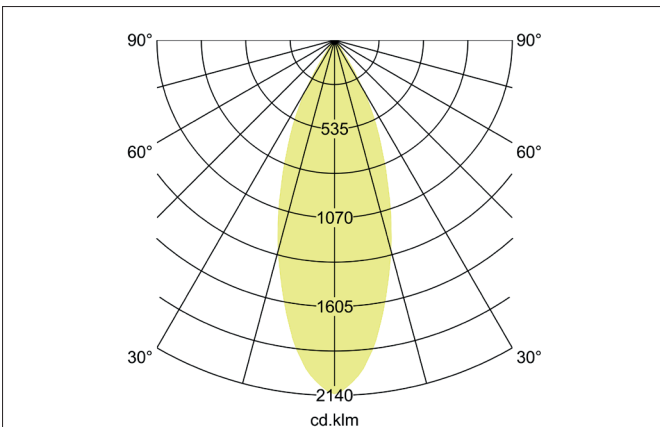

TRAXX MINI LED recessed spotlight, DALI
 Article no. 88744175DA

Light.
 For Generations.

Tender
 LED recessed spotlight, DALI, Round. Ceiling cut-out Ø 92 mm, Installation depth 112 mm, with rotationssymmetrical, deep, wide distributed light intensity. optimal light distribution due to a glass transparent cover. Luminous flux 1.827 lm, Power 1 x 15 W, Light colour neutral white, Correlated color temprature (CCT) 3.500 K, Colour rendering index CRI > 90, Rated life time L80/B50 at 25 °C: 50.000 h, Housing material: Aluminium / Glass / Plastic, Colour: White structure, Permissible ambient temperature (ta): -20 °C - +25 °C, Protection class (EN 61140): II, Degree of protection (DIN EN 60529): IP20, .With electronic driver, DALI dimmable.

Article data	
Article no.	88744175DA
GTIN	4251433985730
Series name	TRAXX MINI
Short description	LED recessed spotlight, DALI
Material	Aluminium / Glass / Plastic
Colour	White
Type of surface	Structure
Shape	Round
Built-in diameter	92 mm
Installation depth	112 mm
Weight	N.N.