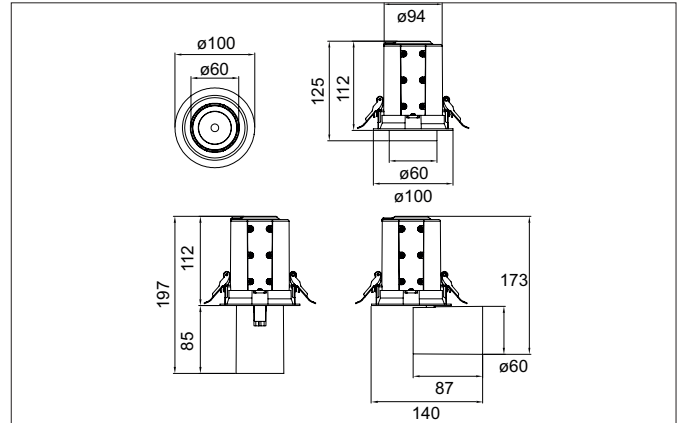

TRAXX MINI LED recessed spotlight, DALI
 Article no. 88744175DA

Light.
 For Generations.

Tender
 LED recessed spotlight, DALI, Round. Ceiling cut-out Ø 92 mm, Installation depth 112 mm, with rotationssymmetrical, deep, wide distributed light intensity. optimal light distribution due to a glass transparent cover. Luminous flux 1.827 lm, Power 1 x 15 W, Light colour neutral white, Correlated color temprature (CCT) 3.500 K, Colour rendering index CRI > 90, Rated life time L80/B50 at 25 °C: 50.000 h, Housing material: Aluminium / Glass / Plastic, Colour: White structure, Permissible ambient temperature (ta): -20 °C - +25 °C, Protection class (EN 61140): II, Degree of protection (DIN EN 60529): IP20, .With electronic driver, DALI dimmable.

Article data	
Article no.	88744175DA
GTIN	4251433985730
Series name	TRAXX MINI
Short description	LED recessed spotlight, DALI
Material	Aluminium / Glass / Plastic
Colour	White
Type of surface	Structure
Shape	Round
Built-in diameter	92 mm
Installation depth	112 mm
Weight	N.N.

TRAXX MINI LED recessed spotlight, DALI

Article no. 88744175DA

Light.
For Generations.

Lighting technology	
Colour temperature	3.500 K
Light colour	White
Light output	Direct
Luminous flux	1,827 lm
System efficiency	122 lm/W
Colour rendering	CRI > 90
Reflector	High-gloss
Beam angle	40°
Light sharing	Symmetric

Packing data	
Gross weight	N.N.
Length of packaging	170 mm
Packaging width	170 mm
Packaging height	110 mm
Disposal at end of life	This product must not be disposed of with household waste. You are obliged, to dispose of such electrical waste separately. By disposing of electrical waste and other old or defective electronics separately, you support recycling or other forms of re-use. In that way you help to take care and to avoid that harmful substances get into the environment.