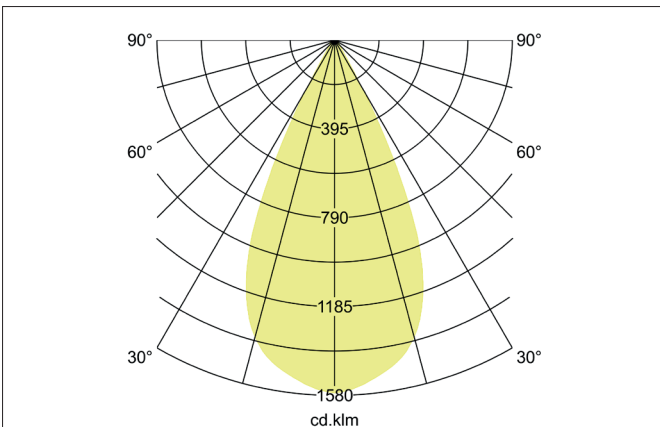

**TRAXX MIDI LED recessed spotlight, DALI**  
 Article no. 88755 175DA

Light.  
 For Generations.

**Tender**  
 LED recessed spotlight, DALI, Round. Ceiling cut-out Ø 107 mm, Installation depth 128 mm, with rotationssymmetrical, deep, wide distributed light intensity. optimal light distribution due to a glass transparent cover. Luminous flux 2.724 lm, Power 1 x 20 W, Light colour neutral white, Correlated color temprature (CCT) 3.500 K, Colour rendering index CRI > 90, Rated life time L80/B50 at 25 °C: 50.000 h, Housing material: Aluminium / Glass / Plastic, Colour: White structure, Permissible ambient temperature (ta): -20 °C - +25 °C, Protection class (EN 6 1140): II, Degree of protection (DIN EN 60529): IP20, .With electronic driver, DALI dimmable.