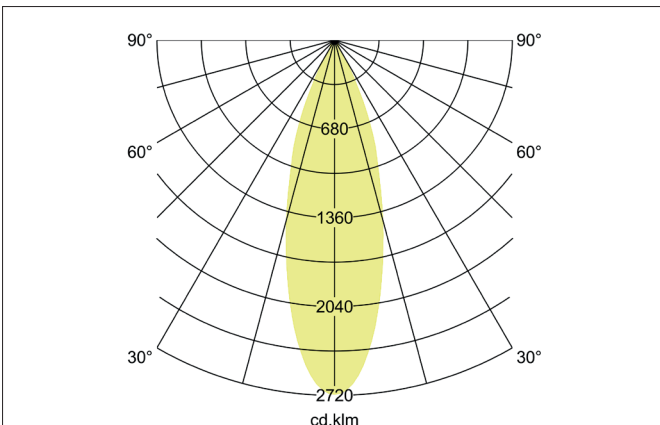

**TRAXX MIDI LED semi-recessed spotlight, DALI**  
 Article no. 88793175DA

Light.  
 For Generations.

**Tender**  
 LED semi-recessed spotlight, DALI, Round. Ceiling cut-out Ø 68 mm, Installation depth 50 mm, with rotationssymmetrical, deep, wide distributed light intensity. optimal light distribution due to a glass transparent cover. Luminous flux 2.525 lm, Power 1 x 21 W, Light colour neutral white, Correlated color temprature (CCT) 3.500 K, Colour rendering index CRI > 90, Rated life time L80/B50 at 25 °C: 50.000 h, Housing material: Aluminium, Colour: White structure, Permissible ambient temperature (ta): -20 °C - +25 °C, Protection class (EN 61140): II, Degree of protection (DIN EN 60529): IP20, .With electronic driver, DALI dimmable.