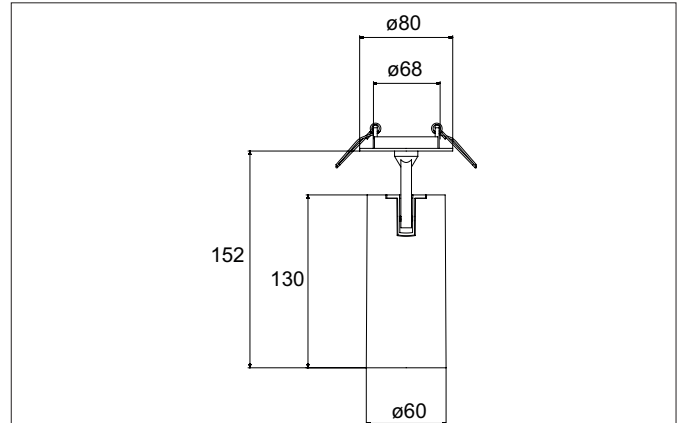

**TRAXX MIDI LED semi-recessed spotlight, DALI**  
 Article no. 88793175DA

Light.  
 For Generations.

**Tender**  
 LED semi-recessed spotlight, DALI, Round. Ceiling cut-out Ø 68 mm, Installation depth 50 mm, with rotationssymmetrical, deep, wide distributed light intensity. optimal light distribution due to a glass transparent cover. Luminous flux 2.525 lm, Power 1 x 21 W, Light colour neutral white, Correlated color temprature (CCT) 3.500 K, Colour rendering index CRI > 90, Rated life time L80/B50 at 25 °C: 50.000 h, Housing material: Aluminium, Colour: White structure, Permissible ambient temperature (ta): -20 °C - +25 °C, Protection class (EN 61140): II, Degree of protection (DIN EN 60529): IP20, .With electronic driver, DALI dimmable.

Article data	
Article no.	88793175DA
GTIN	4251433985921
Series name	TRAXX MIDI
Short description	LED semi-recessed spotlight, DALI
Material	Aluminium
Colour	White
Type of surface	Structure
Shape	Round
Built-in diameter	68 mm
Installation depth	50 mm
Weight	N.N.

**TRAXX MIDI LED semi-recessed spotlight, DALI**

Article no. 88793175DA

Light.  
For Generations.

Lighting technology	
Colour temperature	3.500 K
Light colour	White
Light output	Direct
Luminous flux	2,525 lm
System efficiency	120 lm/W
Colour rendering	CRI > 90
Reflector	High-gloss
Beam angle	30°
Light sharing	Symmetric

Mounting technology	
Mounting method	Recessed mounting
Place of installation	Ceiling-mounted
Adjustability	Rotable and pivoted
Swivel angle	90°
Rotation angle	350°
Head adjustable angle	90°
Further references	No cover with thermal insulation material
Material cover	Glass transparent
Suitable for through-wiring	No