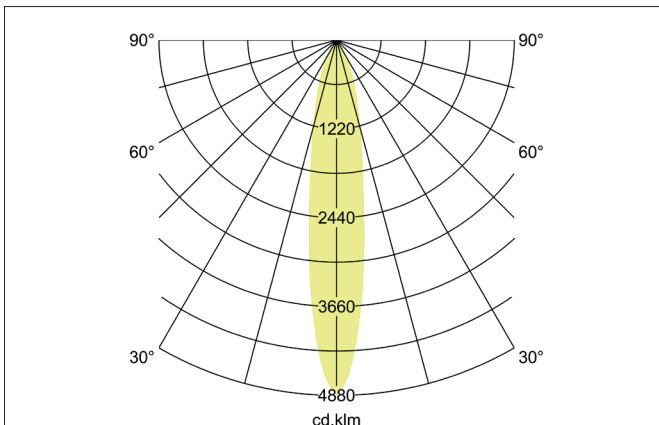

TRAXX MINI LED semi-recessed spotlight, DALI
Article no. 88782175DA

Light.
For Generations.

Tender

LED semi-recessed spotlight, DALI, Round. Ceiling cut-out \varnothing 56 mm, Installation depth 50 mm, with rotationssymmetrical, deep, wide distributed light intensity. optimal light distribution due to a glass transparent cover. Luminous flux 1.757 lm, Power 1 x 14,5 W, Light colour neutral white, Correlated color temprature (CCT) 3.500 K, Colour rendering index CRI > 90, Rated life time L80/B50 at 25 °C: 50.000 h, Housing material: Aluminium, Colour: White structure, Permissible ambient temperature (ta): -20 °C - +25 °C, Protection class (EN 61140): II, Degree of protection (DIN EN 60529): IP20, .With electronic driver, DALI dimmable.

Article data	
Article no.	88782175DA
GTIN	4251433985662
Series name	TRAXX MINI
Short description	LED semi-recessed spotlight, DALI
Material	Aluminium
Colour	White
Type of surface	Structure
Shape	Round
Built-in diameter	56 mm
Installation depth	50 mm
Weight	N.N.

TRAXX MINI LED semi-recessed spotlight, DALI

Article no. 88782175DA

Light.
For Generations.

Lighting technology	
Colour temperature	3.500 K
Light colour	White
Light output	Direct
Luminous flux	1,757 lm
System efficiency	121 lm/W
Colour rendering	CRI > 90
Reflector	High-gloss
Beam angle	20°
Light sharing	Symmetric