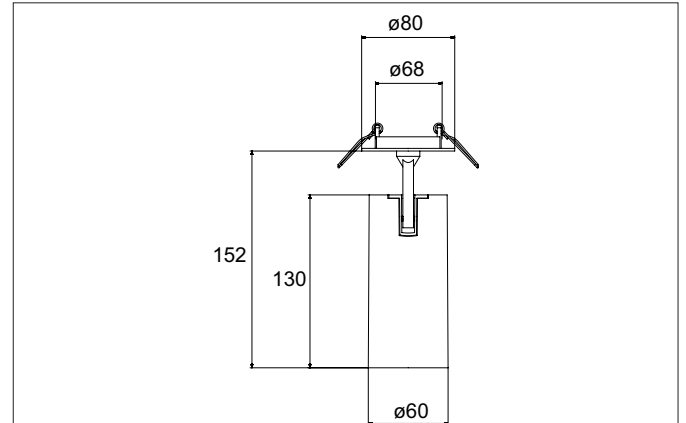

TRAXX MIDI LED semi-recessed spotlight, on/off switchable

Article no. 88795175

Light.
For Generations.**Tender**

LED semi-recessed spotlight, on/off switchable, Round. Ceiling cut-out \varnothing 68 mm, Installation depth 50 mm, Weight 0,400 kg, with rotattionssymmetrical, deep, wide distributed light intensity. optimal light distribution due to a glass transparent cover. Luminous flux 2.586 lm, Power 1 x 21 W, Light colour neutral white, Correlated color temprature (CCT) 3.500 K, Colour rendering index CRI > 90, Rated life time L80/B50 at 25 °C: 50.000 h, Housing material: Aluminium, Colour: White structure, Permissible ambient temperature (ta): -20 °C - +25 °C, Protection class (EN 61140): II, Degree of protection (DIN EN 60529): IP20, .With electronic driver, on/off switchable.

Article data	
Article no.	88795175
GTIN	4251433974123
Series name	TRAXX MIDI
Short description	LED semi-recessed spotlight, on/off switchable
Material	Aluminium
Colour	White
Type of surface	Structure
Shape	Round
Built-in diameter	68 mm
Installation depth	50 mm
Weight	0.400 kg

TRAXX MIDI LED semi-recessed spotlight, on/off switchable

Article no. 88795175

Light.
For Generations.

Lighting technology	
Colour temperature	3.500 K
Light colour	White
Light output	Direct
Luminous flux	2,586 lm
System efficiency	123 lm/W
Colour rendering	CRI > 90
Reflector	High-gloss
Beam angle	50°
Light sharing	Symmetric

Packing data	
Gross weight	0.46 kg
Length of packaging	60 mm
Packaging width	60 mm
Packaging height	191 mm
Disposal at end of life	This product must not be disposed of with household waste. You are obliged, to dispose of such electrical waste separately. By disposing of electrical waste and other old or defective electronics separately, you support recycling or other forms of re-use. In that way you help to take care and to avoid that harmful substances get into the environment.