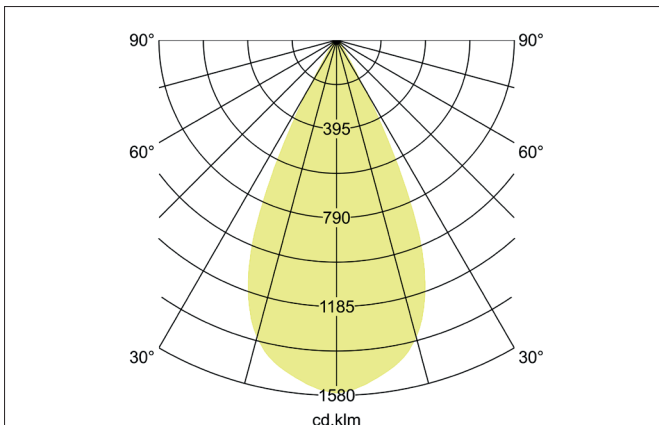

TRAXX MIDI LED semi-recessed spotlight, on/off switchable

Article no. 88795175

Light.
For Generations.**Tender**

LED semi-recessed spotlight, on/off switchable, Round. Ceiling cut-out \varnothing 68 mm, Installation depth 50 mm, Weight 0,400 kg, with rotattionssymmetrical, deep, wide distributed light intensity. optimal light distribution due to a glass transparent cover. Luminous flux 2.586 lm, Power 1 x 21 W, Light colour neutral white, Correlated color temprature (CCT) 3.500 K, Colour rendering index CRI > 90, Rated life time L80/B50 at 25 °C: 50.000 h, Housing material: Aluminium, Colour: White structure, Permissible ambient temperature (ta): -20 °C - +25 °C, Protection class (EN 61140): II, Degree of protection (DIN EN 60529): IP20, .With electronic driver, on/off switchable.

Article data	
Article no.	88795175
GTIN	4251433974123
Series name	TRAXX MIDI
Short description	LED semi-recessed spotlight, on/off switchable
Material	Aluminium
Colour	White
Type of surface	Structure
Shape	Round
Built-in diameter	68 mm
Installation depth	50 mm
Weight	0.400 kg