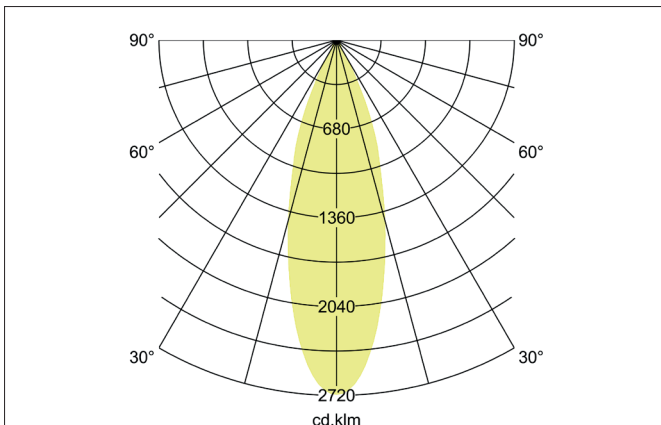

TRAXX MIDI LED recessed spotlight, on/off switchable

Article no. 88753175

Light.
For Generations.**Tender**

LED recessed spotlight, on/off switchable, Round. Ceiling cut-out Ø 107 mm, Installation depth 128 mm, Weight 0,910 kg, with rotations-symmetrical, deep, wide distributed light intensity. optimal light distribution due to a glass transparent cover. Luminous flux 2.553 lm, Power 1 x 20 W, Light colour neutral white, Correlated color temperature (CCT) 3.500 K, Colour rendering index CRI > 90, Rated life time L80/B50 at 25 °C: 50.000 h, Housing material: Aluminium / Glass / Plastic, Colour: White structure, Permissible ambient temperature (ta): -20 °C - +25 °C, Protection class (EN 61140): II, Degree of protection (DIN EN 60529): IP20, .With electronic driver, on/off switchable.

Article data	
Article no.	88753175
GTIN	4251433973959
Series name	TRAXX MIDI
Short description	LED recessed spotlight, on/off switchable
Material	Aluminium / Glass / Plastic
Colour	White
Type of surface	Structure
Shape	Round
Built-in diameter	107 mm
Installation depth	128 mm
Weight	0.910 kg