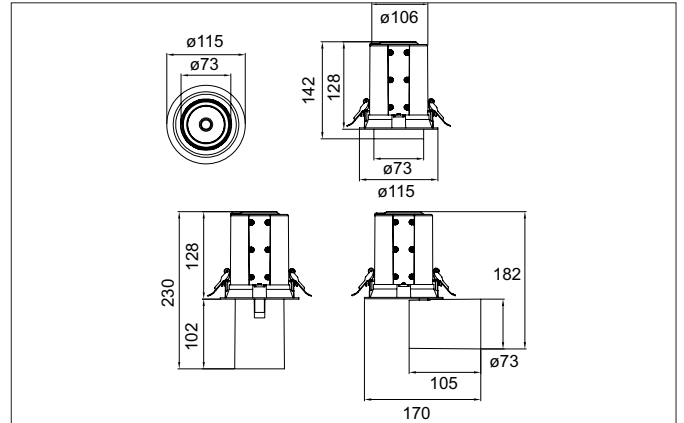

TRAXX MIDI LED recessed spotlight, on/off switchable

Article no. 88753175

Light.
For Generations.**Tender**

LED recessed spotlight, on/off switchable, Round. Ceiling cut-out Ø 107 mm, Installation depth 128 mm, Weight 0,910 kg, with rotations-symmetrical, deep, wide distributed light intensity. optimal light distribution due to a glass transparent cover. Luminous flux 2.553 lm, Power 1 x 20 W, Light colour neutral white, Correlated color temperature (CCT) 3.500 K, Colour rendering index CRI > 90, Rated life time L80/B50 at 25 °C: 50.000 h, Housing material: Aluminium / Glass / Plastic, Colour: White structure, Permissible ambient temperature (ta): -20 °C - +25 °C, Protection class (EN 61140): II, Degree of protection (DIN EN 60529): IP20, .With electronic driver, on/off switchable.

Article data	
Article no.	88753175
GTIN	4251433973959
Series name	TRAXX MIDI
Short description	LED recessed spotlight, on/off switchable
Material	Aluminium / Glass / Plastic
Colour	White
Type of surface	Structure
Shape	Round
Built-in diameter	107 mm
Installation depth	128 mm
Weight	0.910 kg

TRAXX MIDI LED recessed spotlight, on/off switchable

Article no. 88753175

Light.
For Generations.

Lighting technology	
Colour temperature	3.500 K
Light colour	White
Light output	Direct
Luminous flux	2,553 lm
System efficiency	128 lm/W
Colour rendering	CRI > 90
Reflector	High-gloss
Beam angle	30°
Light sharing	Symmetric

Packing data	
Gross weight	0.98 kg
Length of packaging	175 mm
Packaging width	175 mm
Packaging height	150 mm
Disposal at end of life	This product must not be disposed of with household waste. You are obliged, to dispose of such electrical waste separately. By disposing of electrical waste and other old or defective electronics separately, you support recycling or other forms of re-use. In that way you help to take care and to avoid that harmful substances get into the environment.