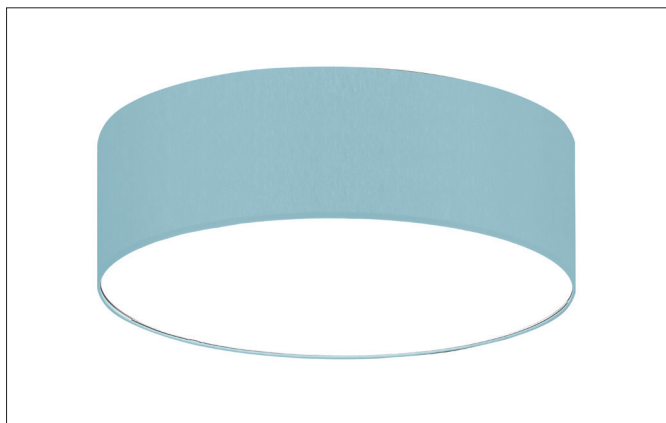

**SOFT TUBE Surface mounted luminaire, 580 mm**

Article no. 58256737

Light.  
For Generations.**Tender**

Surface mounted luminaire, 580 mm, shade light blue, Round. Surface mounting, Ceiling-mounted. Cylindrical fabric luminaire for ceiling mounting. Polycarbonate foil diffuser, shade material: chintz. For more available shade variants and special solutions you can download a PDF file for each product online from our website. Luminous flux measured with 5 x 10 W LED retrofit lamp (not included). Lamp holder: E27, Mounting method: Surface mounting, Place of installation: Ceiling-mounted, Degree of protection: according to DIN EN 60529 IP20, Protection class: (EN 61140) I, Voltage: 230V AC 50Hz, Power: 60 W, Amount of light sources / fittings: 5 Qty, Luminous flux : 3.040 lm, Control: Other.

Article data	
Article no.	58256737
GTIN	4251433929949
Series name	SOFT TUBE
Short description	Surface mounted luminaire, 580 mm
Material	Steel
Colour	White
Shape	Round
Outer diameter	580 mm
Hight	180 mm
Shade colour	Light Blue
Shade material	Chintz
Chintz colour code	66.8003.37
Weight	2.342 kg

**SOFT TUBE Surface mounted luminaire, 580 mm**

Article no. 58256737

Light.  
For Generations.

Operating technology of the luminaire	
Voltage type	AC
AC nominal voltage max	230 V
Frequenz max.	50 Hz
Lamp holder	E27
Protection class	I
Degree of protection	IP20
Control	Other
Bulb change possible	Yes