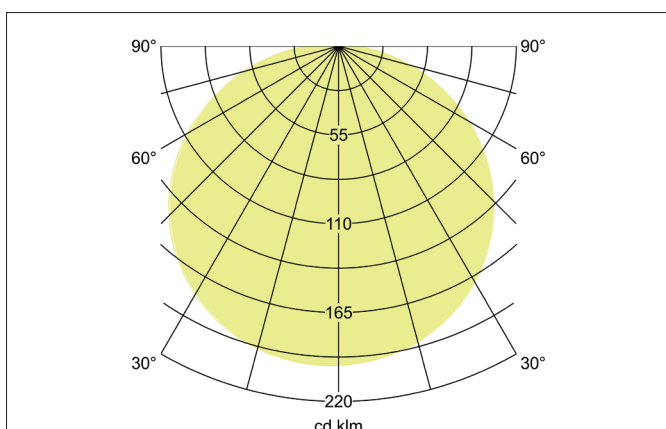

**SOFT TUBE Surface mounted luminaire, 580 mm**

Article no. 58256737

Light.  
For Generations.**Tender**

Surface mounted luminaire, 580 mm, shade light blue, Round. Surface mounting, Ceiling-mounted. Cylindrical fabric luminaire for ceiling mounting. Polycarbonate foil diffuser, shade material: chintz. For more available shade variants and special solutions you can download a PDF file for each product online from our website. Luminous flux measured with 5 x 10 W LED retrofit lamp (not included). Lamp holder: E27, Mounting method: Surface mounting, Place of installation: Ceiling-mounted, Degree of protection: according to DIN EN 60529 IP20, Protection class: (EN 61140) I, Voltage: 230V AC 50Hz, Power: 60 W, Amount of light sources / fittings: 5 Qty, Luminous flux : 3.040 lm, Control: Other.

Article data	
Article no.	58256737
GTIN	4251433929949
Series name	SOFT TUBE
Short description	Surface mounted luminaire, 580 mm
Material	Steel
Colour	White
Shape	Round
Outer diameter	580 mm
Hight	180 mm
Shade colour	Light Blue
Shade material	Chintz
Chintz colour code	66.8003.37
Weight	2.342 kg

**SOFT TUBE Surface mounted luminaire, 580 mm**

Article no. 58256737

Light.  
For Generations.

Operating technology of the luminaire	
Voltage type	AC
AC nominal voltage max	230 V
Frequenz max.	50 Hz
Lamp holder	E27
Protection class	I
Degree of protection	IP20
Control	Other
Bulb change possible	Yes