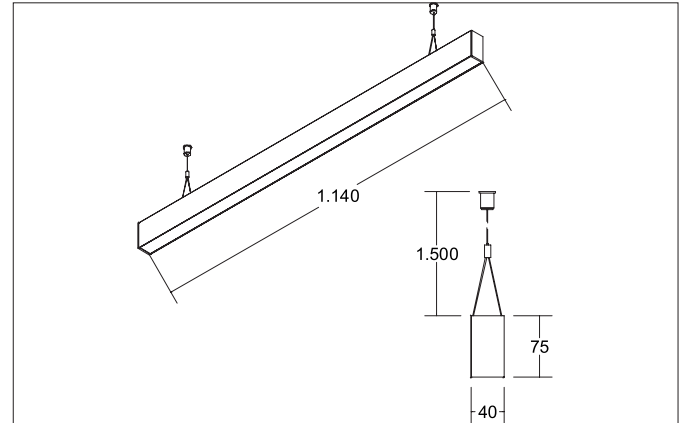

BIRO40 LED pendant profile luminaire direct

Article no. 77243698

Light.
For Generations.**Tender**

LED pendant profile luminaire direct, Rectangular. Luminaire length 1144.0 mm, Luminaire width 40.0 mm, Hight 75.0 mm, for pendulum mounting. Pendulum length max. 1500.0 mm Weight 2.59 kg, with rotationssymmetrical, deep, wide distributed light intensity. optimal light distribution due to a plastic, satinised cover. Luminous flux 2.570 lm, UGR < 25, Power 31,4 W, Light colour warm white to daylight white, Correlated color temprature (CCT) 2.700 - 6.500 K, Colour rendering index CRI > 80, Rated life time L70/B50 at 25 °C: 65.000 h, Rated life time L80/B50 at 25 °C: 70.000 h, Housing material: Aluminium / Acrylic, Colour: Silver, Permissible ambient temperature (ta): -20 °C - +25 °C, Protection class (EN 61140): I, Degree of protection (DIN EN 60529): IP20, .With electronic driver, DALI dimmable.

Article data	
Article no.	77243698
GTIN	4251433935025
Series name	BIRO40
Short description	LED pendant profile luminaire direct
Material	Aluminium / Acrylic
Colour	Silver
Shape	Rectangular
Length	1,144 mm
Width	40 mm
Hight	75 mm
Weight	2.590 kg

Mounting technology	
Mounting method	Suspended
Place of installation	Ceiling-mounted
Adjustability	Not adjustable
stamp	UKCA
Pendulum length max.	1,500 mm
Material cover	Plastic, satinised

Packing data	
Gross weight	3.04 kg
Length of packaging	1,250 mm
Packaging width	160 mm
Packaging height	135 mm
Disposal at end of life	This product must not be disposed of with household waste. You are obliged, to dispose of such electrical waste separately. By disposing of electrical waste and other old or defective electronics separately, you support recycling or other forms of re-use. In that way you help to take care and to avoid that harmful substances get into the environment.