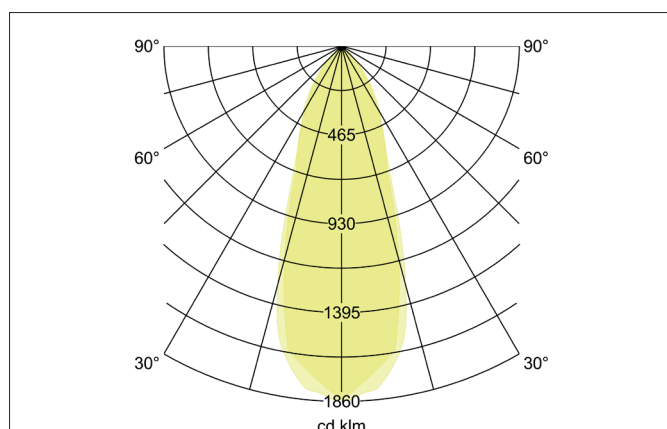

DISC LED recessed spot, with lens optics, on/off switchable

Article no. 38421253

Light.
For Generations.**Tender**

LED recessed spot, with lens optics, on/off switchable, Round. Toolless ceiling installation by installation springs. Ceiling cut-out \varnothing 68 mm, Installation depth 38 mm, Outer diameter 82 mm, Weight 0,160 kg, Reflector silver with rotationssymmetrical, deep, wide distributed light intensity. optimal light distribution due to a plastic, transparent cover. Luminous flux 660 lm, Power 1 x 6 W, Light colour warm white, Correlated color temperature (CCT) 3.000 K, Colour rendering index CRI > 80, Housing material: Aluminium / Glass, Colour: Alu, Permissible ambient temperature (ta): -20 °C - +25 °C, Protection class (EN 61140): II, Degree of protection (DIN EN 60529): IP20, .With electronic driver, on/off switchable.

Product Benefits

- LED recessed spotlight in round design made of solid aluminium with 6 W LED module with lens optics and switchable converter.
- Ceiling cut-out 68 mm, diameter 82 mm, installation depth 38 mm, IP20.
- Pivoting range 30°.
- Without visible snap ring.
- Classic, formally restrained design.
- Also available in the same look as a pure luminaire for 350 mA (without converter) and as a dimmable set (trailing edge).

DISC LED recessed spot, wich lens optics, on/off switchable

Article no. 38421253

Light.
For Generations.

Article data	
Article no.	38421253
GTIN	4251433950035
Series name	DISC
Short description	LED recessed spot, wich lens optics, on/off switchable
Material	Aluminium / Glass
Colour	Alu
Type of surface	Matt
Shape	Round
Outer diameter	82 mm
Built-in diameter	68 mm
Installation depth	38 mm
Hight	3 mm
Weight	0.160 kg

Lighting technology	
Colour temperature	3.000 K
Light colour	White
Light output	Direct
Luminous flux	660 lm
System efficiency	110 lm/W
Colour rendering	CRI > 80
Reflector	High-gloss
Reflektorfarbe	silver
Beam angle	38°
Light sharing	Symmetric
Adjustable color temperature	No