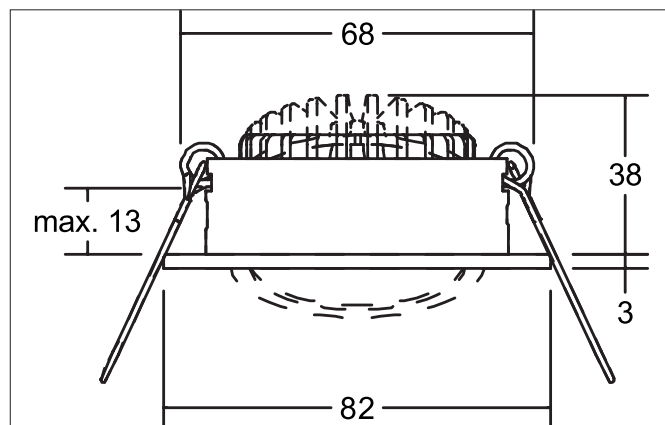

DISC LED recessed spot, with lens optics, on/off switchable

Article no. 38421253

Light.
For Generations.**Tender**

LED recessed spot, with lens optics, on/off switchable, Round. Toolless ceiling installation by installation springs. Ceiling cut-out \varnothing 68 mm, Installation depth 38 mm, Outer diameter 82 mm, Weight 0,160 kg, Reflector silver with rotationssymmetrical, deep, wide distributed light intensity. optimal light distribution due to a plastic, transparent cover. Luminous flux 660 lm, Power 1 x 6 W, Light colour warm white, Correlated color temperature (CCT) 3.000 K, Colour rendering index CRI > 80, Housing material: Aluminium / Glass, Colour: Alu, Permissible ambient temperature (ta): -20 °C - +25 °C, Protection class (EN 61140): II, Degree of protection (DIN EN 60529): IP20, .With electronic driver, on/off switchable.

Product Benefits

- LED recessed spotlight in round design made of solid aluminium with 6 W LED module with lens optics and switchable converter.
- Ceiling cut-out 68 mm, diameter 82 mm, installation depth 38 mm, IP20.
- Pivoting range 30°.
- Without visible snap ring.
- Classic, formally restrained design.
- Also available in the same look as a pure luminaire for 350 mA (without converter) and as a dimmable set (trailing edge).

DISC LED recessed spot, wich lens optics, on/off switchable

Article no. 38421253

Light.
For Generations.

Article data	
Article no.	38421253
GTIN	4251433950035
Series name	DISC
Short description	LED recessed spot, wich lens optics, on/off switchable
Material	Aluminium / Glass
Colour	Alu
Type of surface	Matt
Shape	Round
Outer diameter	82 mm
Built-in diameter	68 mm
Installation depth	38 mm
Hight	3 mm
Weight	0.160 kg