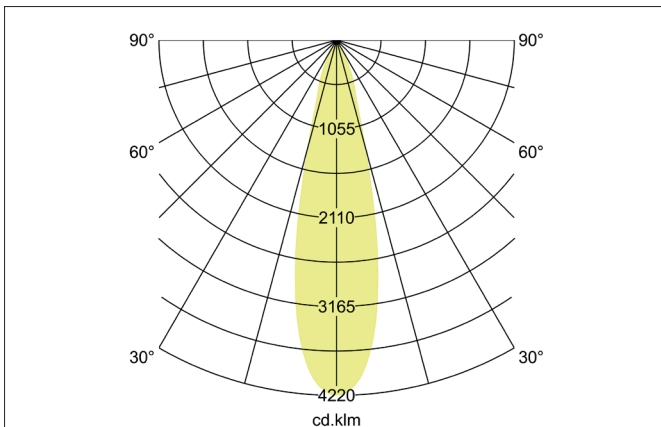

**TRAXX MIDI LED pendant luminaire, on/off switchable**

Article no. 88872175

Light.  
For Generations.**Tender**

LED pendant luminaire, on/off switchable, Round., Hight 153.0 mm, for pendulum mounting. Pendulum length max. 1500.0 mm Weight 0.549 kg, with rotationssymmetrical, deep, wide distributed light intensity. optimal light distribution due to a glass transparent cover. Luminous flux 2.558 lm, Power 1 x 20 W, Light colour neutral white, Correlated color temprature (CCT) 3.500 K, Colour rendering index CRI > 90, Rated life time L80/B50 at 25 °C: 50.000 h, Housing material: Aluminium, Colour: White structure, Permissible ambient temperature (ta): -20 °C - +25 °C, Protection class (EN 61140): I, Degree of protection (DIN EN 60529): IP20, .With electronic driver, on/off switchable.