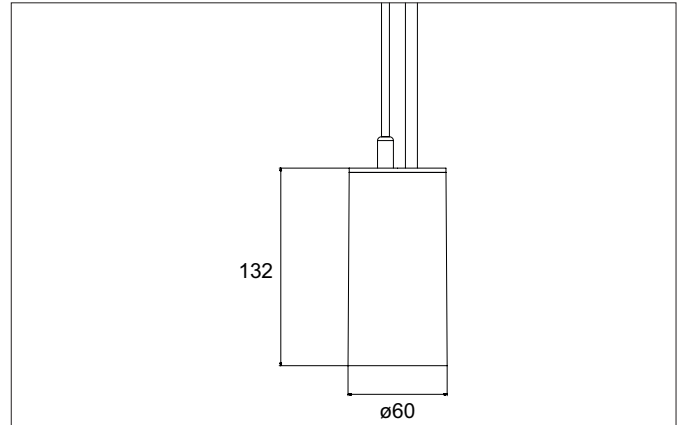

**TRAXX MIDI LED pendant luminaire, on/off switchable**

Article no. 88872175

Light.  
For Generations.**Tender**

LED pendant luminaire, on/off switchable, Round., Hight 153.0 mm, for pendulum mounting. Pendulum length max. 1500.0 mm Weight 0.549 kg, with rotationssymmetrical, deep, wide distributed light intensity. optimal light distribution due to a glass transparent cover. Luminous flux 2.558 lm, Power 1 x 20 W, Light colour neutral white, Correlated color temprature (CCT) 3.500 K, Colour rendering index CRI > 90, Rated life time L80/B50 at 25 °C: 50.000 h, Housing material: Aluminium, Colour: White structure, Permissible ambient temperature (ta): -20 °C - +25 °C, Protection class (EN 61140): I, Degree of protection (DIN EN 60529): IP20, .With electronic driver, on/off switchable.

Article data	
Article no.	88872175
GTIN	4251433979173
Series name	TRAXX MIDI
Short description	LED pendant luminaire, on/off switchable
Material	Aluminium
Colour	White
Type of surface	Structure
Shape	Round
Hight	153 mm
Weight	0.549 kg

Mounting technology	
Mounting method	Suspended
Place of installation	Ceiling-mounted
Adjustability	Not adjustable
stamp	UKCA
Pendulum length max.	1,500 mm
Material cover	Glass transparent
Suitable for through-wiring	No

Packing data	
Gross weight	0.613 kg
Length of packaging	170 mm
Packaging width	170 mm
Packaging height	110 mm
Disposal at end of life	This product must not be disposed of with household waste. You are obliged, to dispose of such electrical waste separately. By disposing of electrical waste and other old or defective electronics separately, you support recycling or other forms of re-use. In that way you help to take care and to avoid that harmful substances get into the environment.