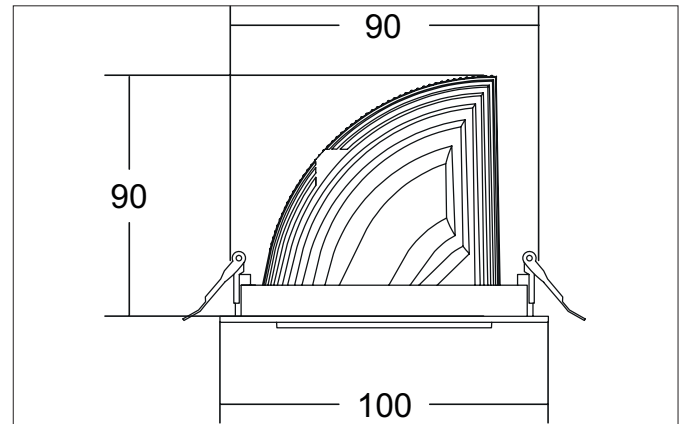

ARTEMIS MICRO LED recessed spotlight, on/off switchable

Article no. 88242175

Light.
For Generations.**Tender**

LED recessed spotlight, on/off switchable, Round. Ceiling cut-out Ø 90 mm, Installation depth 90 mm, Outer diameter 100 mm, Weight 0,400 kg, with rotationssymmetrical, deep, wide distributed light intensity. optimal light distribution due to a glass transparent cover. Luminous flux 1.802 lm, Power 1 x 15 W, Light colour neutral white, Correlated color temperature (CCT) 3.500 K, Colour rendering index CRI > 90, Housing material: Aluminium, Colour: White structure, Permissible ambient temperature (ta): -20 °C - +25 °C, Protection class (EN 61140): II, Degree of protection (DIN EN 60529): IP20, .With electronic driver, on/off switchable.

Article data	
Article no.	88242175
GTIN	4251433974086
Series name	ARTEMIS MICRO
Short description	LED recessed spotlight, on/off switchable
Material	Aluminium
Colour	White
Type of surface	Structure
Shape	Round
Outer diameter	100 mm
Built-in diameter	90 mm
Installation depth	90 mm
Weight	0.400 kg

Mounting technology	
Mounting method	Recessed mounting
Place of installation	Ceiling-mounted
Adjustability	Rotatable and adjustable head
Swivel angle	90°
Rotation angle	350°
Head adjustable angle	90°
Further references	No cover with thermal insulation material
Material cover	Glass transparent
Suitable for through-wiring	No