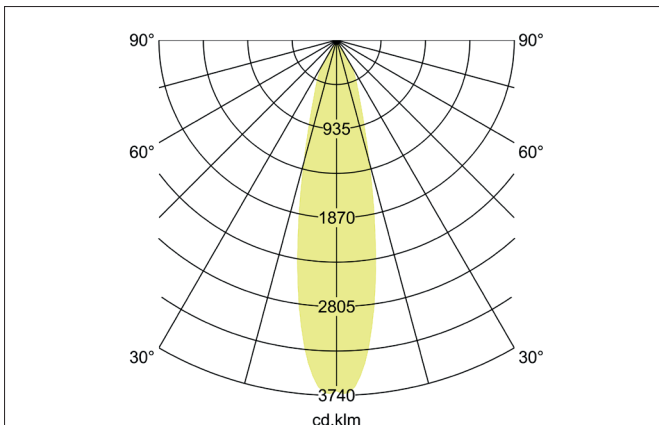

ARTEMIS MICRO LED recessed spotlight, on/off switchable

Article no. 88242175

Light.
For Generations.**Tender**

LED recessed spotlight, on/off switchable, Round. Ceiling cut-out Ø 90 mm, Installation depth 90 mm, Outer diameter 100 mm, Weight 0,400 kg, with rotationssymmetrical, deep, wide distributed light intensity. optimal light distribution due to a glass transparent cover. Luminous flux 1.802 lm, Power 1 x 15 W, Light colour neutral white, Correlated color temperature (CCT) 3.500 K, Colour rendering index CRI > 90, Housing material: Aluminium, Colour: White structure, Permissible ambient temperature (ta): -20 °C - +25 °C, Protection class (EN 61140): II, Degree of protection (DIN EN 60529): IP20, .With electronic driver, on/off switchable.

Article data	
Article no.	88242175
GTIN	4251433974086
Series name	ARTEMIS MICRO
Short description	LED recessed spotlight, on/off switchable
Material	Aluminium
Colour	White
Type of surface	Structure
Shape	Round
Outer diameter	100 mm
Built-in diameter	90 mm
Installation depth	90 mm
Weight	0.400 kg